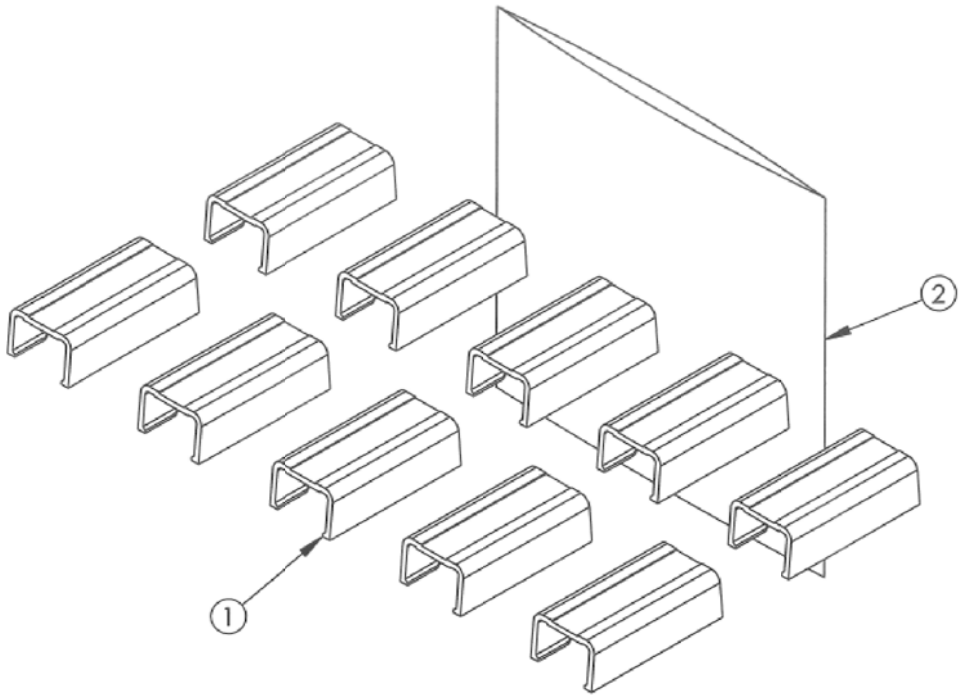

REV.	DESCRIPTION	DATE
A		01-2018

RoHS

PART NO.	SIZE	COLOR
31R1-002IV	3/4 inch	Ivory
31R1-002WH	3/4 inch	White
31R2-002IV	1.25 inch	Ivory
31R2-002WH	1.25 inch	White
31R3-002IV	1.75 inch	Ivory
31R3-002WH	1.75 inch	White

NOTES:

1. UOM: 10 / Pack
2. Installation Temperature Range:-18°C to 45°C
3. Operating Temperature:-18°C to 58°C

2	Polybag
1	Cover, Rigid Flexible PVC
NO.	SPECIFICATIONS
	BOM LIST

ITEM NUMBER	31Rx-002xx			DRAWER	JL
TITLE	Surface Mount Cable Raceway, Joint Cover			CHECKED	
MATERIAL		SCALE		APPROVED	
REV.	A	UNIT	INCH		
DRAWING NO:					
ID (NO.)	271				