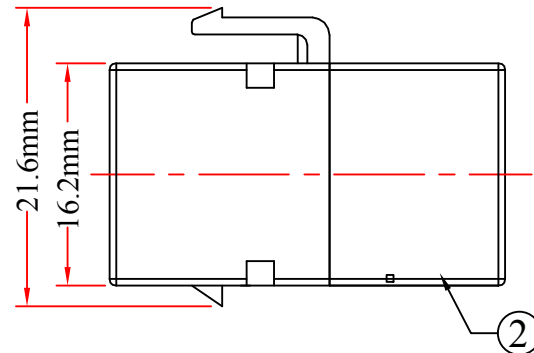

REV.	DESCRIPTION	DATE
A		03-2012

RoHs

HDMI Female

HDMI Female

NOTE:
Compliance with 1080P standard

ITEM NUMBER	329-00400WH		DRAWER	JL
TITLE	HDMI Female to HDMI Female Keystone Coupler		CHECKED	
MATERIAL	SCALE		APPROVED	
REV.	A	UNIT	INCH	
DRAWING NO:				
			 888-212-8295.com	

NO.	SPECIFICATIONS
2	White ABS Body
1	HDMI 19P Female, Insulation Black, Gold Plated
BOM LIST	