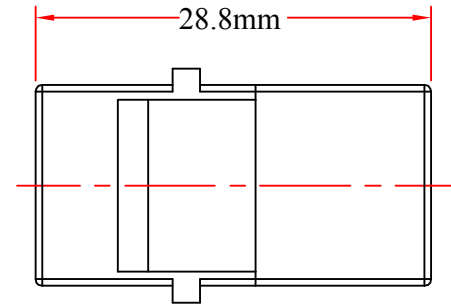

REV.	DESCRIPTION	DATE
A		03-2012

RoHs

HDMI Female

HDMI Female

NOTE:
Compliance with 1080P standard

ITEM NUMBER	329-00400WH		DRAWER	JL
TITLE	HDMI Female to HDMI Female Keystone Coupler		CHECKED	
MATERIAL	SCALE		APPROVED	
REV.	A	UNIT	INCH	
DRAWING NO:				
			 888-212-8295.com	

NO.	SPECIFICATIONS
2	White ABS Body
1	HDMI 19P Female, Insulation Black, Gold Plated
BOM LIST	