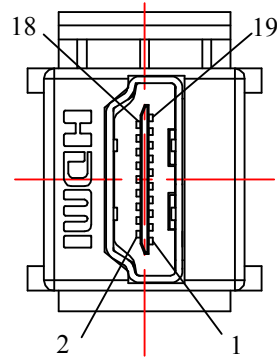

REV.	DESCRIPTION	DATE
A		03-2012

RoHs

HDMI Female

HDMI Female

NOTE:
Compliance with 1080P standard

ITEM NUMBER	329-00400WH		DRAWER	JL
TITLE	HDMI Female to HDMI Female Keystone Coupler		CHECKED	
MATERIAL	SCALE		APPROVED	
REV.	A	UNIT	INCH	
DRAWING NO:				
			 888-212-8295.com	

NO.	SPECIFICATIONS
2	White ABS Body
1	HDMI 19P Female, Insulation Black, Gold Plated
BOM LIST	