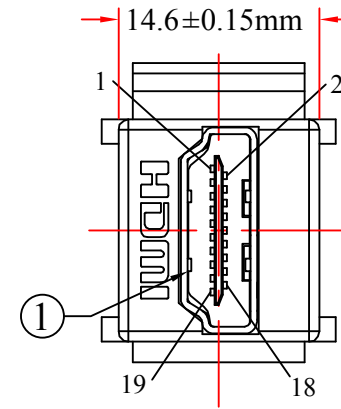

REV.	DESCRIPTION	DATE
A		03-2012

RoHs

HDMI Female

HDMI Female

NOTE:
Compliance with 1080P standard

ITEM NUMBER	329-00400WH		DRAWER	JL
TITLE	HDMI Female to HDMI Female Keystone Coupler		CHECKED	
MATERIAL	SCALE		APPROVED	
REV.	A	UNIT	INCH	
DRAWING NO:				
			 888-212-8295.com	

NO.	SPECIFICATIONS
2	White ABS Body
1	HDMI 19P Female, Insulation Black, Gold Plated
BOM LIST	