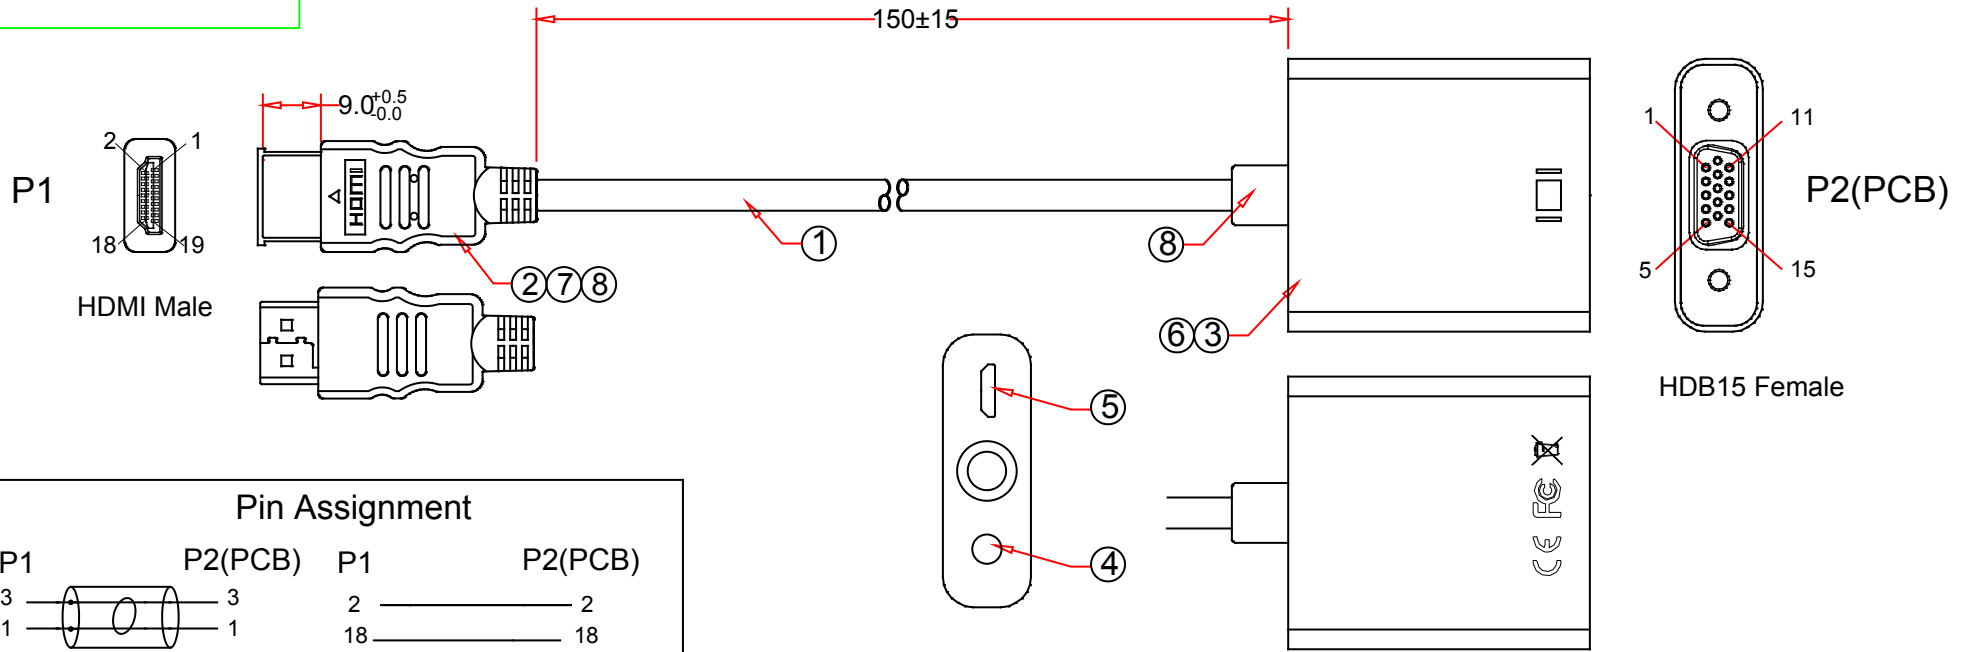

RoHS

Rev.	Description	Date
A		09-2018

Pin Assignment

NOTES:

1. Electrical Performance Test: (HDMI to VGA Machine Testing)
 - <1>. Signal Source DVD: 1080P / 60Hz
 - <2>. The Video Has no Signal Jitter, Smearing, Ghosting, Missing Color and Other Abnormal Displaying.
 - <3>. TV or Monitor: 1920 * 1080P / 60Hz

8	Black Molded PVC
7	PE, Low Density
6	Black Plastic Body
5	Micro USB Female, Gold- Plated Terminal, Shell Nickel Plated, Insulation Black
4	Audio 3.5mm Female, Insulation Black
3	VGA Female, Gold- Plated Terminal, Shell Nickel Plated, Insulation Black, With PCB
2	HDMI Male, Gold- Plated Terminal, Shell Nickel Plated, Insulation Black
1	UL20276(1P*30#+AL)*4C+1P*30#+4C*30#+D+AL, OD:5.0mm, Black PVC Jacket
No.	Specifications

Item Number:	40H1-31410	
Title:	HDMI male to VGA female Adapter with Stereo Audio Support, Up to 1080P 1920 x 1080, Powered by USB Port	
Drawn by:	JL	
Approved by:	MAC	
ID:	108	