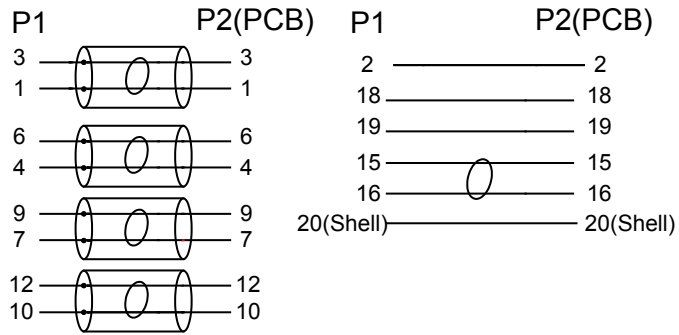

RoHS

Rev.	Description	Date
A		09-2018

Pin Assignment

NOTES:

1. Electrical Performance Test: (HDMI to VGA Machine Testing)
 - <1>. Signal Source DVD: 1080P / 60Hz
 - <2>. The Video Has no Signal Jitter, Smearing, Ghosting, Missing Color and Other Abnormal Displaying.
 - <3>. TV or Monitor: 1920 * 1080P / 60Hz

8	Black Molded PVC
7	PE, Low Density
6	Black Plastic Body
5	Micro USB Female, Gold- Plated Terminal, Shell Nickel Plated, Insulation Black
4	Audio 3.5mm Female, Insulation Black
3	VGA Female, Gold- Plated Terminal, Shell Nickel Plated, Insulation Black, With PCB
2	HDMI Male, Gold- Plated Terminal, Shell Nickel Plated, Insulation Black
1	UL20276(1P*30#+AL)*4C+1P*30#+4C*30#+D+AL, OD:5.0mm, Black PVC Jacket
No.	Specifications

Item Number:	40H1-31410	
Title:	HDMI male to VGA female Adapter with Stereo Audio Support, Up to 1080P 1920 x 1080, Powered by USB Port	
Drawn by:	JL	
Approved by:	MAC	
ID:	108	