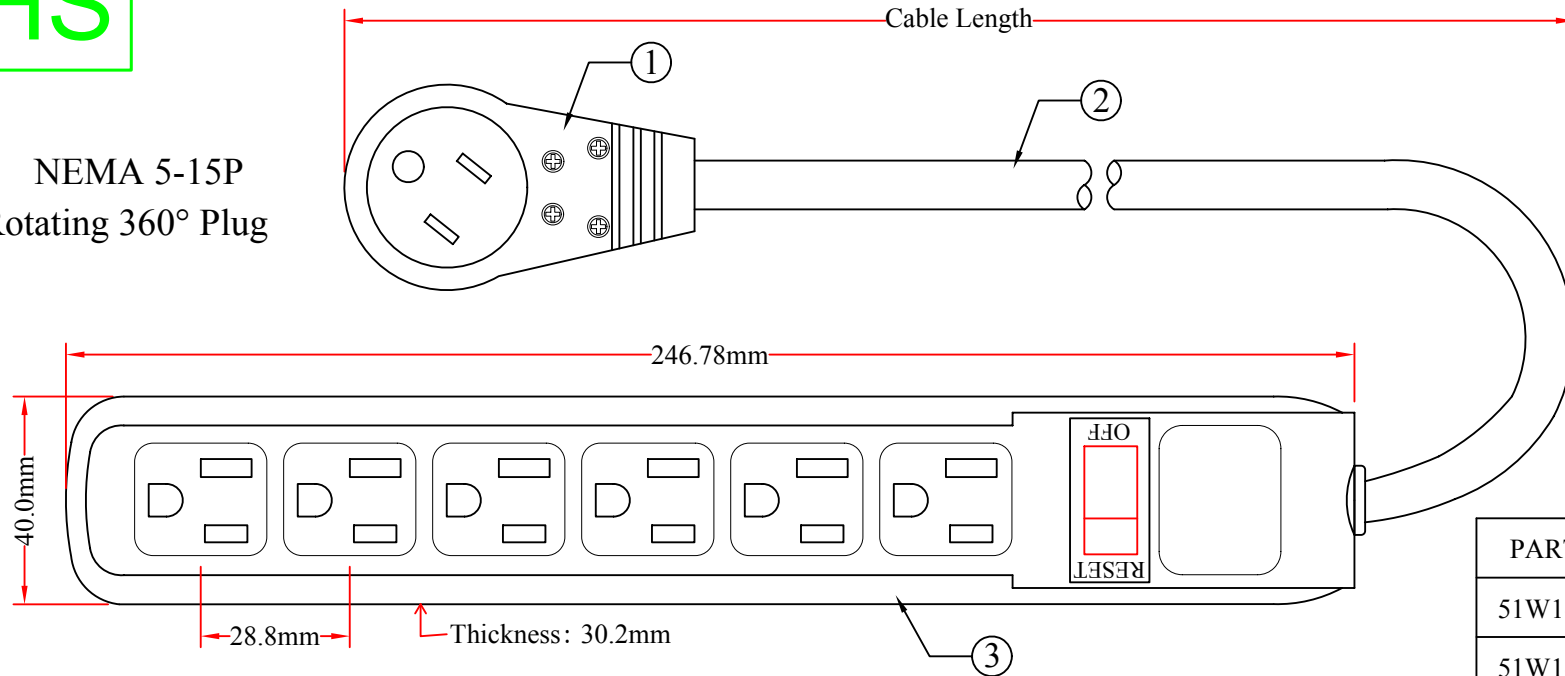

RoHS

NEMA 5-15P
Rotating 360° Plug

REV.	DESCRIPTION	DATE
A		08-2013

PART NO.	CABLE LENGTH
51W1-12204	4 FT
51W1-12206	6 FT
51W1-12210	10 FT
51W1-12215	15 FT
51W1-12225	25 FT

Electrical Rating -----120 Volts AC, 15 Amps, 60Hz, 1800 Watts
 Max. Spike Voltage ----- 6KV
 Surge Energy Joule Rating ----- 180 joules
 Max. Spike Current ----- 12000 Amps
 UL 1449 Clamping Voltage ----- 500 Volts
 Clamping Response Time ----- <1 Nanosecond

ITEM NUMBER	51W1-122xx			DRAWER	JL
TITLE	Flat Rotating Plug, Surge Protector, 6 Outlet, Black, Plastic			CHECKED	
MATERIAL		SCALE		APPROVED	
REV.	A	UNIT	INCH		
DRAWING NO:				 888-212-8295.com	

3	6 Outlet Strip, Color: Black
2	UL/CSA Approved NEMA 5-15P, Rotating 360° Plug, Color: Black
1	UL/CSA Approved SJT 14AWG X 3C, 105°C, Lead-Free, Color: Black
NO.	SPECIFICATIONS
	BOM LIST