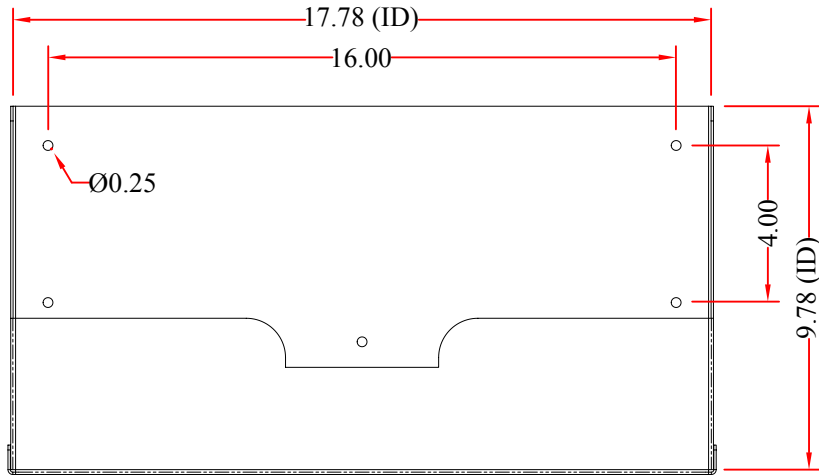

REV.	DESCRIPTION	DATE
A		12-2013

RoHS

ITEM NUMBER	61R2-21002		DRAWER	JL
TITLE	Wall Mount Desktop CPU Shelf 7.9"		CHECKED	
			APPROVED	
MATERIAL	SCALE			
REV.	A	UNIT		INCH
DRAWING NO:			 888-212-8295 CableWholesale .com	