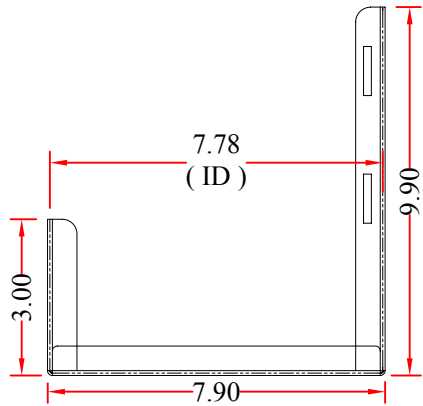

REV.	DESCRIPTION	DATE
A		12-2013

RoHS

ITEM NUMBER	61R2-21002		DRAWER	JL
TITLE	Wall Mount Desktop CPU Shelf 7.9"		CHECKED	
			APPROVED	
MATERIAL	SCALE			
REV.	A	UNIT		INCH
DRAWING NO:			 888-212-8295 CableWholesale .com	