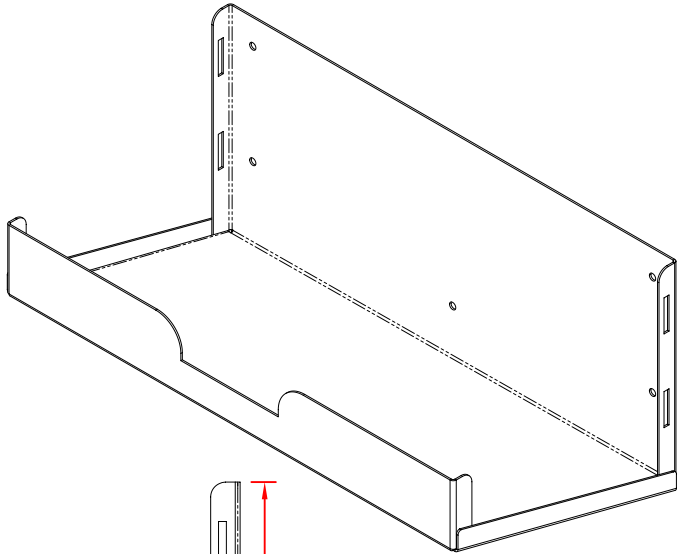

REV.	DESCRIPTION	DATE
A		12-2013

RoHS

ITEM NUMBER	61R2-21002		DRAWER	JL
TITLE	Wall Mount Desktop CPU Shelf 7.9"		CHECKED	
			APPROVED	
MATERIAL	SCALE			
REV.	A	UNIT		INCH
DRAWING NO:			 888-212-8295 CableWholesale .com	