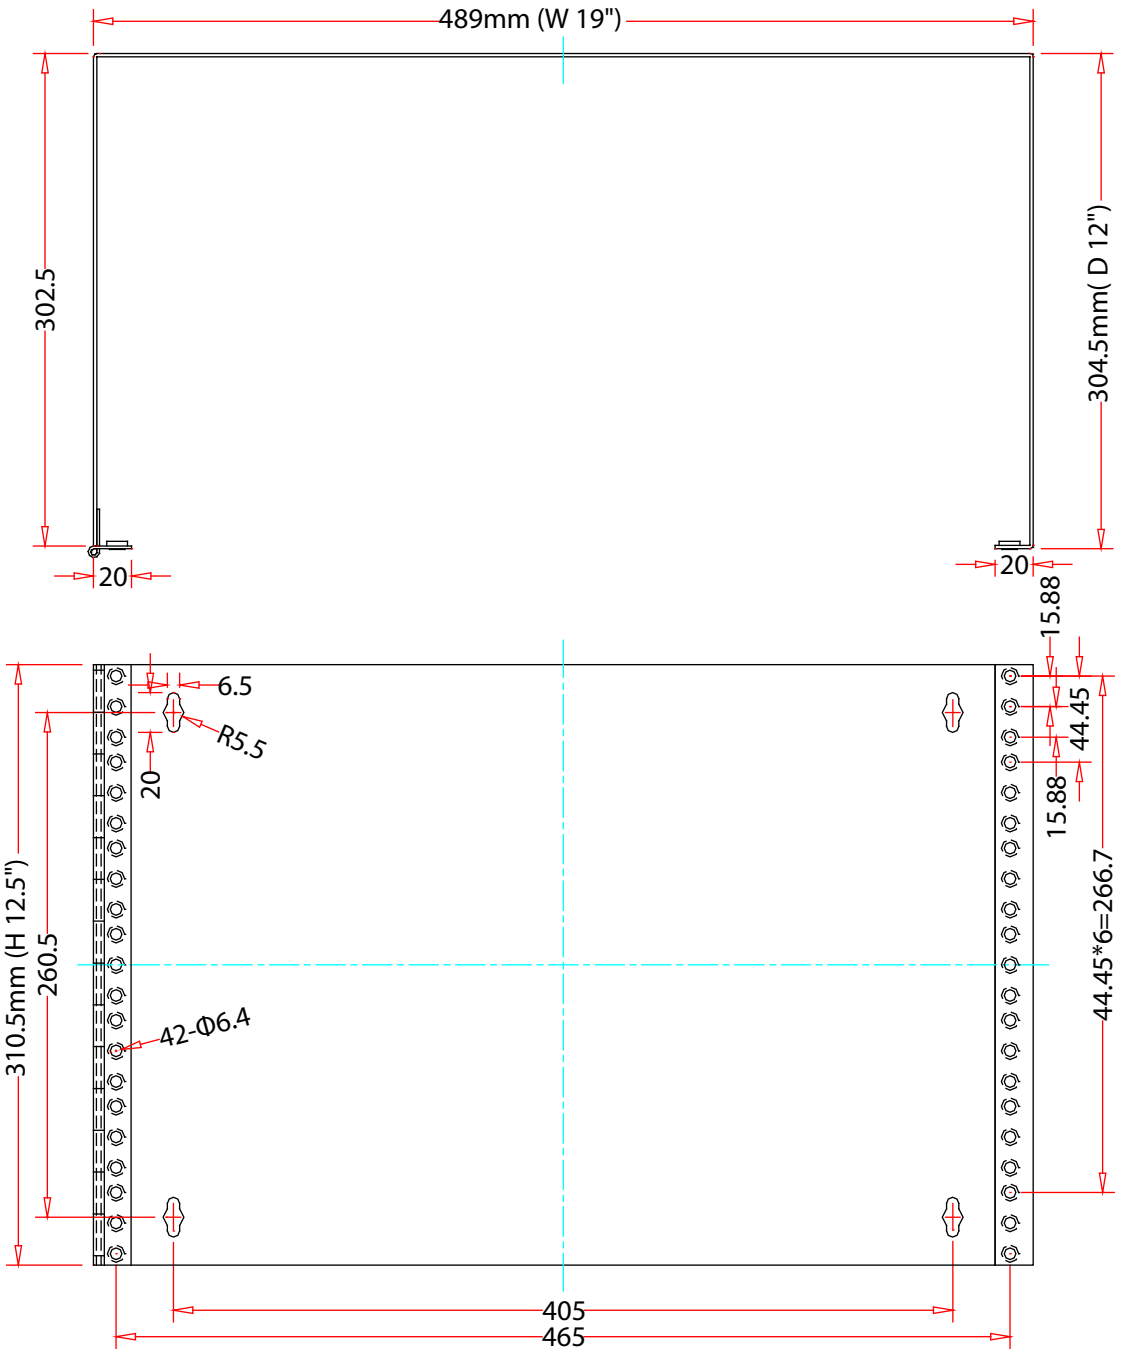

Rev.	Description	Date
A		09-2022

RoHS

- Notes:
1. Panel: 1.5mm/SPCC with Black color painting
 2. 10-32 Screw (42PCS).

Item Number:	68BP-2107U	
Title:	Rackmount Patch Panel Hinged Wall Bracket, 7U, 12.5 (H) x 19 (W) x 12 (D) inches	
Drawn by:	JL	
Approved by:	MAC	
ID:	280	

No.	Specifications