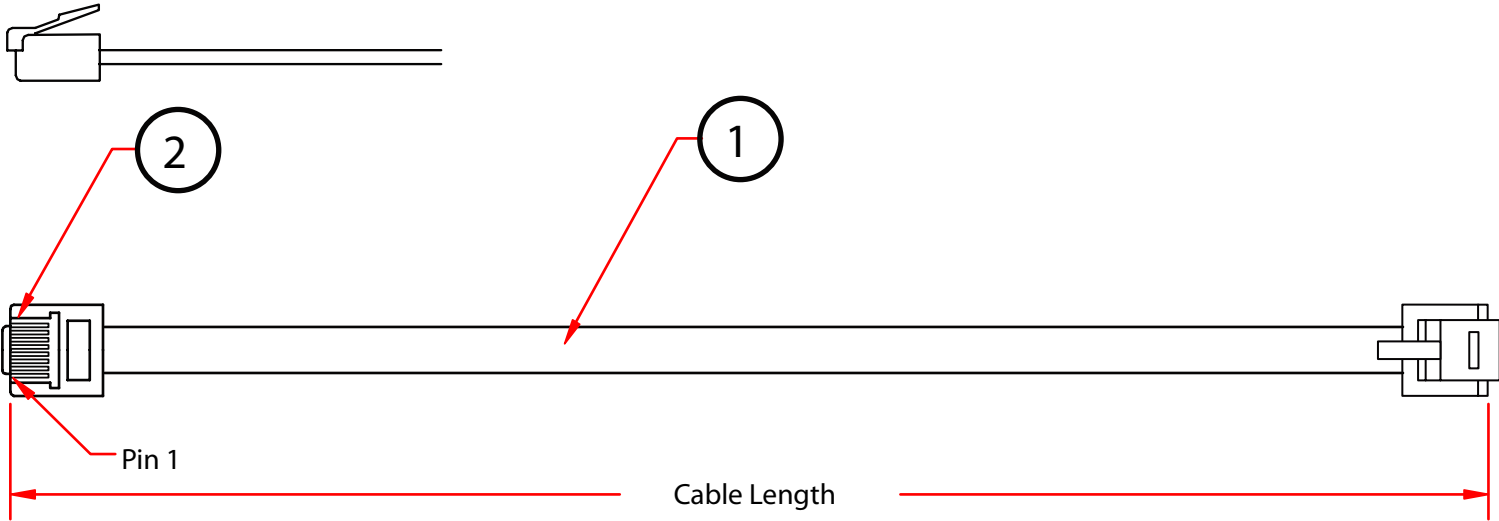

REV.	DESCRIPTION	DATE
A		
B		09-2009

Pin Assignment	
RJ11 6P4C	RJ11 6P4C
3	4
4	3
2	5
5	2

RoHS

PART NO.	CABLE LENGTH
8101-64201	1 ft
8101-64202	2 ft
8101-64207	7 ft
8101-64214	14 ft
8101-64225	25 ft
8101-64250	50 ft
8101-642HD	100 ft

ITEM NUMBER	8101-642xx		DRAWER	LIBRA
TITLE	RJ11, 6P / 4C, Silver Satin Flat Cable, (Reversed for Voice)		CHECKED	
MATERIAL	SCALE		APPROVED	
REV.	A	UNIT	INCH	

2	RJ11 Male, w/50U Gold Plating Contacts
1	4C 28AWG, Flat Telephone Cable. Jacket: Silver
NO.	SPECIFICATIONS
	BOM LIST