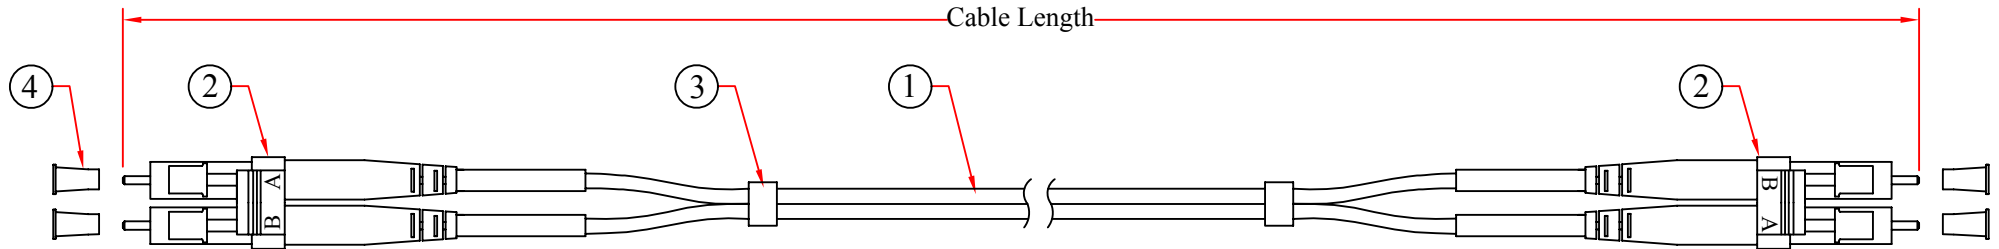

REV.	DESCRIPTION	DATE
A		03-2014

RoHS

NOTES:
Insertion loss < 0.3 dB

PART NO.	CABLE LENGTH	PART NO.	CABLE LENGTH
LCLC-11101-PL	1 Meter	LCLC-11108-PL	8 Meter
LCLC-11102-PL	2 Meter	LCLC-11109-PL	9 Meter
LCLC-11103-PL	3 Meter	LCLC-11110-PL	10 Meter
LCLC-11104-PL	4 Meter	LCLC-11115-PL	15 Meter
LCLC-11105-PL	5 Meter	LCLC-11120-PL	20 Meter
LCLC-11106-PL	6 Meter	LCLC-11125-PL	25 Meter
LCLC-11107-PL	7 Meter	LCLC-11130-PL	30 Meter

ITEM NUMBER		LCLC-111xx-PL			DRAWER	JL
TITLE		Plenum Fiber Optic Cable, LC / LC, Multimode, Duplex, 62.5/125			CHECKED	
MATERIAL			SCALE		APPROVED	
REV.		A	UNIT	INCH		
DRAWING NO:						
NO.		SPECIFICATIONS				
BOM LIST						

4	Cap
3	Shrinkage Tube
2	LC MM Duplex Connector (Beige Housing White Boot)
1	OD:1.8mm, Multimode, Duplex,62.5/125 OFNP, Fiber Optic Cable