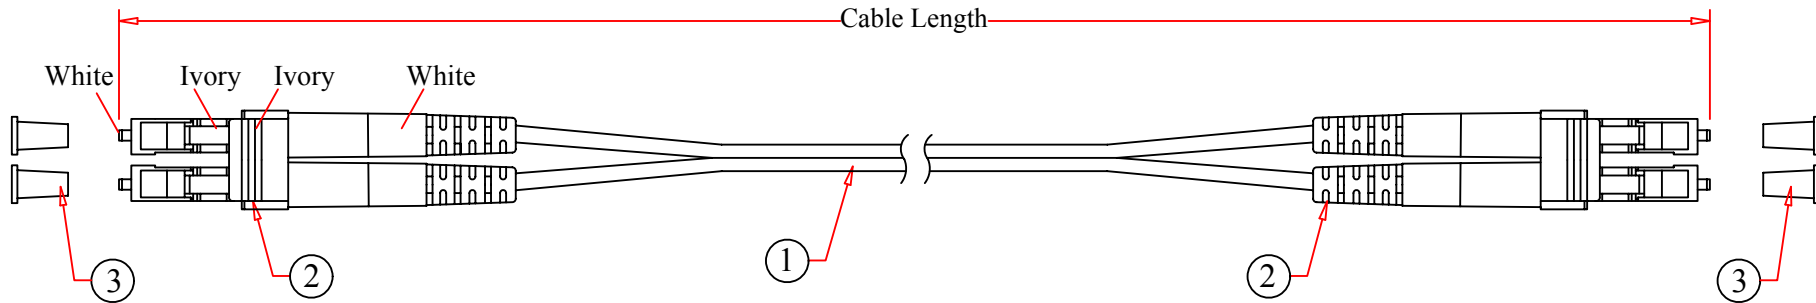

REV.	DESCRIPTION	DATE
A		08-2015
B		

RoHS

NOTES:
Insertion loss < 0.5 dB

PART NO.	CABLE LENGTH	PART NO.	CABLE LENGTH
LCLC-41001	1 Meter	LCLC-41006	6 Meter
LCLC-41002	2 Meter	LCLC-41007	7 Meter
LCLC-41003	3 Meter	LCLC-41010	10 Meter
LCLC-41004	4 Meter	LCLC-41015	15 Meter
LCLC-41005	5 Meter		

ITEM NUMBER		LCLC-410xx		DRAWER	JL
TITLE		10 Gigabit Aqua OM4 Fiber Optic Cable, LC / LC, Multimode, Duplex, 50/125		CHECKED	
MATERIAL		SCALE		APPROVED	
REV.		A	UNIT	INCH	 
DRAWING NO:					
ID(NO.)		182			
4					
3	Cap				
2	LC UPC Duplex Connector (Ivory Housing White Boot)				
1	OD:2.0mm, Multimode, Duplex,50/125, OFNR,OM4, Jacket :Aqua				
NO.	SPECIFICATIONS				
BOM LIST					