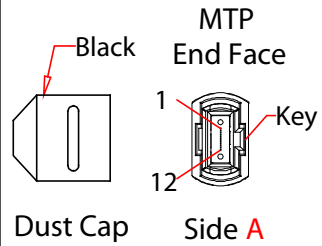

RoHS

Rev.	Description	Date
A		02-2023

Cable Structure
(Scale 10:1)

Wiring Diagram(MTP)

Side A	Fiber Color
1	Blue
2	Orange
3	Green
4	Brown
5	-----
6	-----
7	-----
8	-----
9	Grey
10	White
11	Red
12	Black

Notes:

Insertion Loss:

≤0.5dB @850nm for each MTP+Cord Attenuation

≤0.3dB @850nm for each LC+Cord Attenuation

Cord Attenuation:L(m)/1000(m)x3.5dB/1 km@850nm

PART NO.	CABLE LENGTH	PART NO.	CABLE LENGTH
MPLC-31001	1 Meter	MPLC-31010	10 Meter
MPLC-31002	2 Meter	MPLC-31015	15 Meter
MPLC-31003	3 Meter	MPLC-31030	30 Meter
MPLC-31005	5 Meter	MPLC-31050	50 Meter

No.	Specifications
3	LC duplex Connector, 4PCS
2	US CONEC MTP Connector
1	MM-50/125 OM3 8core round 3.0mm OFNP Aqua