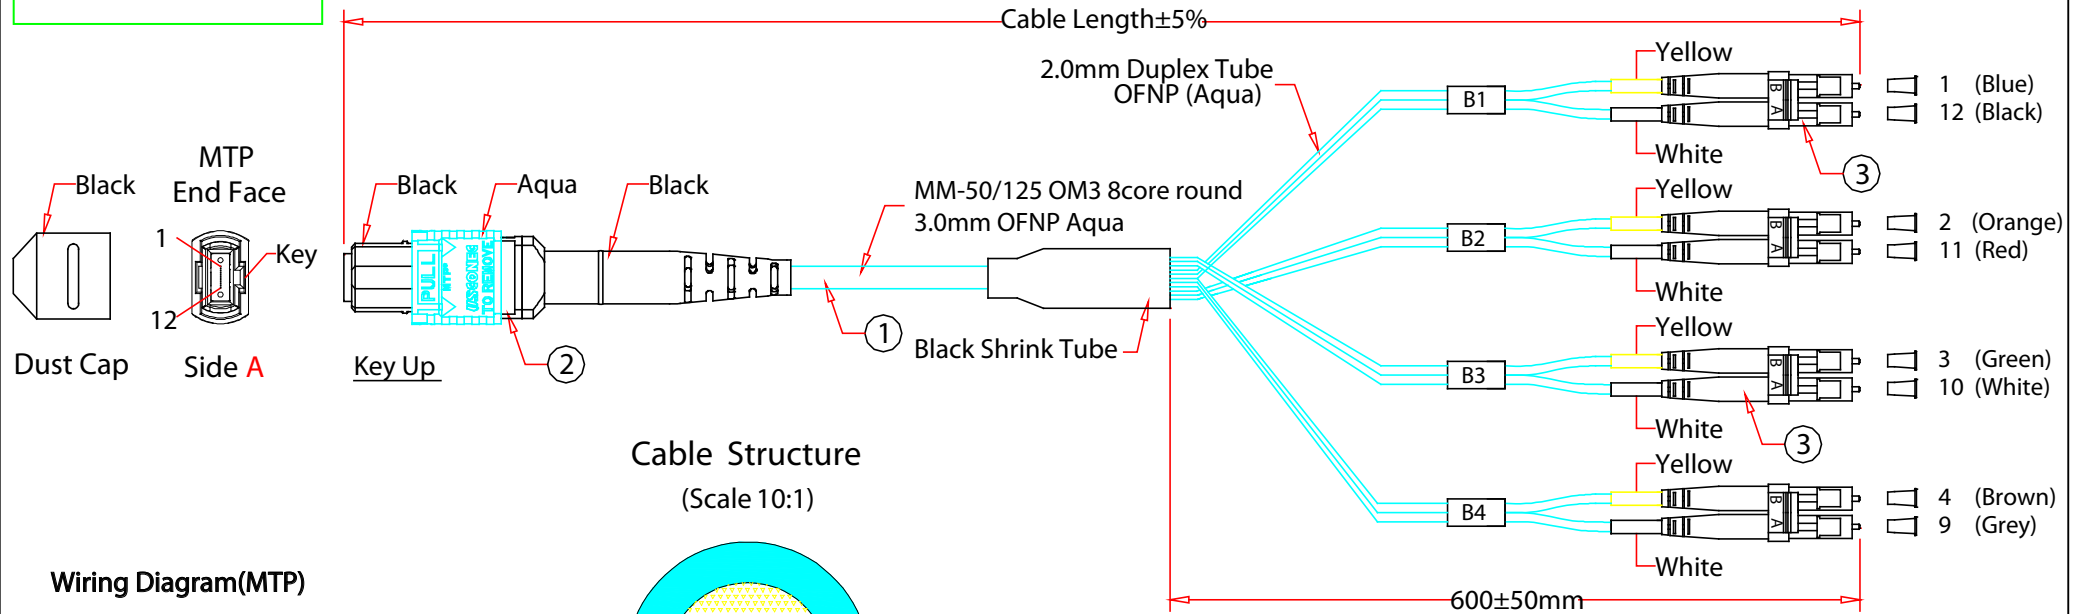

RoHS

Rev.	Description	Date
A		02-2023

Cable Structure
(Scale 10:1)

Wiring Diagram(MTP)

Side A	Fiber Color
1	Blue
2	Orange
3	Green
4	Brown
5	-----
6	-----
7	-----
8	-----
9	Grey
10	White
11	Red
12	Black

Notes:

Insertion Loss:

≤0.5dB @850nm for each MTP+Cord Attenuation

≤0.3dB @850nm for each LC+Cord Attenuation

Cord Attenuation:L(m)/1000(m)x3.5dB/1 km@850nm

PART NO.	CABLE LENGTH	PART NO.	CABLE LENGTH
MPLC-31001	1 Meter	MPLC-31010	10 Meter
MPLC-31002	2 Meter	MPLC-31015	15 Meter
MPLC-31003	3 Meter	MPLC-31030	30 Meter
MPLC-31005	5 Meter	MPLC-31050	50 Meter

Item Number:	MPLC-310xx		
Title:	Plenum Fiber Optic Cable, 40 Gigabit Ethernet QSFP 40GBase-SR4 to MTP(MPO)/LC (4 Duplex LC) 24 inch Breakout Cable, OM3, 50/125		
Drawn by:	JL		
Approved by:	MAC		
ID:	124		

No.	Specifications
3	LC duplex Connector, 4PCS
2	US CONEC MTP Connector
1	MM-50/125 OM3 8core round 3.0mm OFNP Aqua