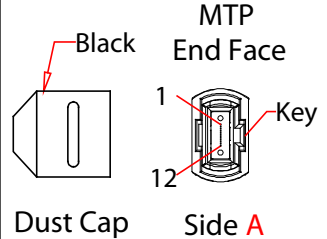

RoHS

Rev.	Description	Date
A		02-2023

Wiring Diagram(MTP)

Side A	Fiber Color
1	Blue
2	Orange
3	Green
4	Brown
5	-----
6	-----
7	-----
8	-----
9	Yellow
10	Violet
11	Pink
12	Aqua

Not used
Not used
Not used
Not used

Notes:
 Insertion Loss:
 ≤0.5dB @850nm for each MTP+Cord Attenuation
 ≤0.3dB @850nm for each LC+Cord Attenuation
 Cord Attenuation:L(m)/1000(m)x3.5dB/1 km@850nm

PART NO.	CABLE LENGTH	PART NO.	CABLE LENGTH
MPLC-41001	1 Meter	MPLC-41010	10 Meter
MPLC-41002	2 Meter	MPLC-41015	15 Meter
MPLC-41003	3 Meter	MPLC-41030	30 Meter
MPLC-41005	5 Meter	MPLC-41050	50 Meter

No.	Specifications
3	LC duplex MM Connetor, 4PCS
2	MTP/PC Connector
1	MM-50/125 OM4 12 or 8 core round 3.0mm OFNP Aqua

Item Number:	MPLC-410xx		
Title:	Plenum Fiber Optic Cable, 40 Gigabit Ethernet QSFP 40GBase-SR4 to MTP(MPO)/LC (4 Duplex LC) 24 inch Breakout Cable, OM4, 50/125		
Drawn by:	JL		
Approved by:	MAC		
ID:	124		