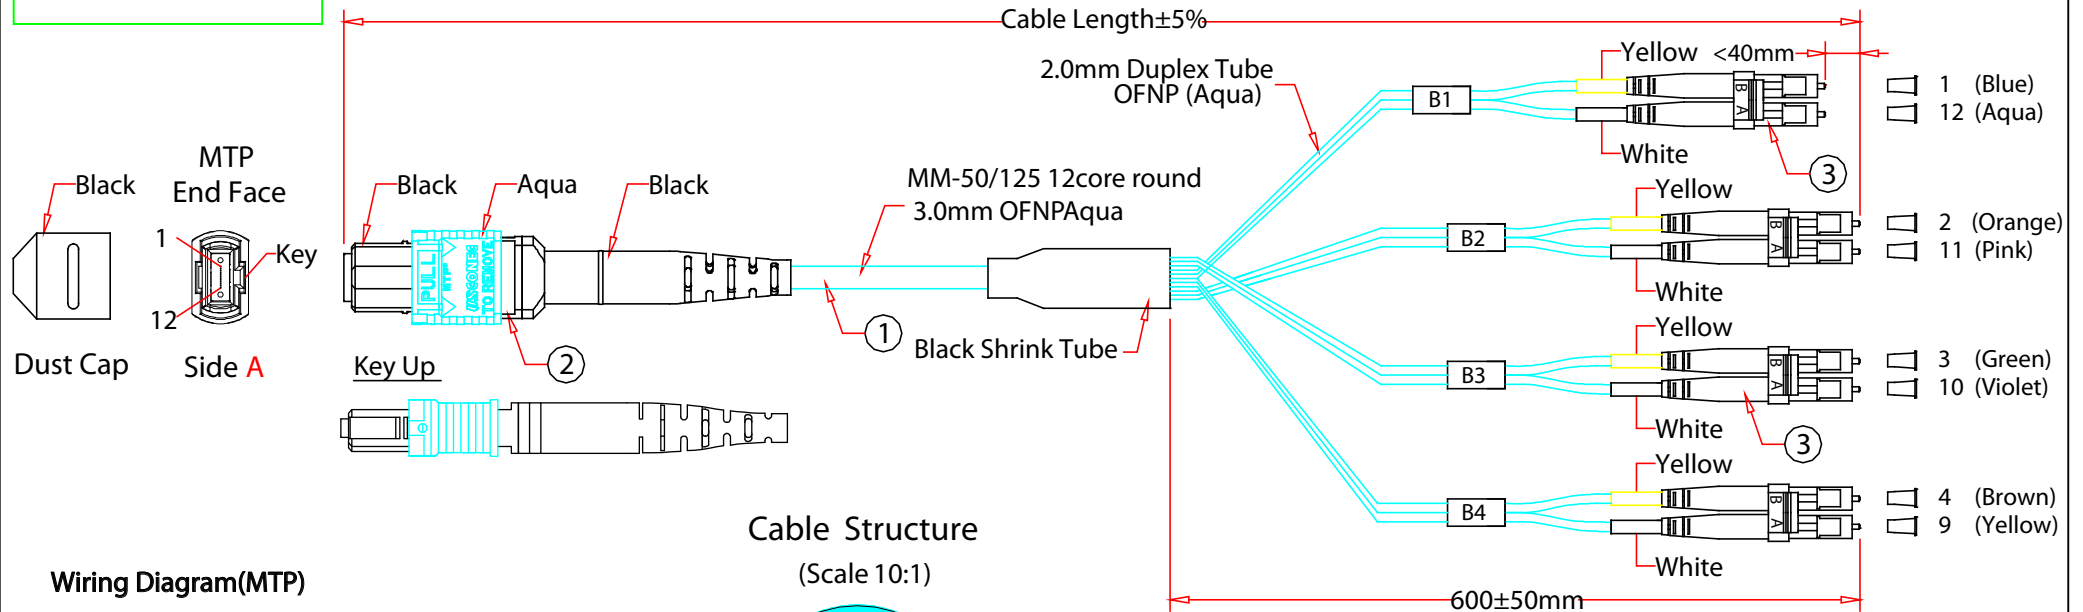

RoHS

Rev.	Description	Date
A		02-2023

Wiring Diagram(MTP)

Side A	Fiber Color
1	Blue
2	Orange
3	Green
4	Brown
5	-----
6	-----
7	-----
8	-----
9	Yellow
10	Violet
11	Pink
12	Aqua

Not used
Not used
Not used
Not used

Notes:
 Insertion Loss:
 ≤0.5dB @850nm for each MTP+Cord Attenuation
 ≤0.3dB @850nm for each LC+Cord Attenuation
 Cord Attenuation:L(m)/1000(m)x3.5dB/1 km@850nm

PART NO.	CABLE LENGTH	PART NO.	CABLE LENGTH
MPLC-41001	1 Meter	MPLC-41010	10 Meter
MPLC-41002	2 Meter	MPLC-41015	15 Meter
MPLC-41003	3 Meter	MPLC-41030	30 Meter
MPLC-41005	5 Meter	MPLC-41050	50 Meter

No.	Specifications
3	LC duplex MM Connetor, 4PCS
2	MTP/PC Connector
1	MM-50/125 OM4 12 or 8 core round 3.0mm OFNP Aqua

Item Number:	MPLC-410xx		
Title:	Plenum Fiber Optic Cable, 40 Gigabit Ethernet QSFP 40GBase-SR4 to MTP(MPO)/LC (4 Duplex LC) 24 inch Breakout Cable, OM4, 50/125		
Drawn by:	JL		
Approved by:	MAC		
ID:	124		