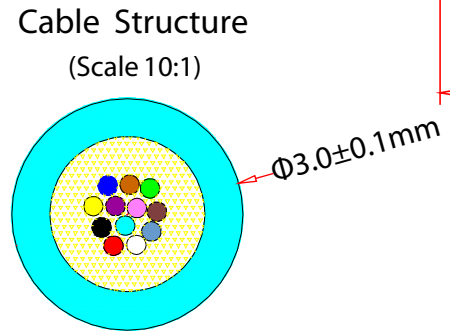

RoHS

Rev.	Description	Date
A		02-2023

Wiring Diagram(MTP)

Side A	Fiber Color
1	Blue
2	Orange
3	Green
4	Brown
5	-----
6	-----
7	-----
8	-----
9	Yellow
10	Violet
11	Pink
12	Aqua

Not used
Not used
Not used
Not used

Notes:
 Insertion Loss:
 ≤0.5dB @850nm for each MTP+Cord Attenuation
 ≤0.3dB @850nm for each LC+Cord Attenuation
 Cord Attenuation:L(m)/1000(m)x3.5dB/1 km@850nm

PART NO.	CABLE LENGTH	PART NO.	CABLE LENGTH
MPLC-41001	1 Meter	MPLC-41010	10 Meter
MPLC-41002	2 Meter	MPLC-41015	15 Meter
MPLC-41003	3 Meter	MPLC-41030	30 Meter
MPLC-41005	5 Meter	MPLC-41050	50 Meter

No.	Specifications
3	LC duplex MM Connetor, 4PCS
2	MTP/PC Connector
1	MM-50/125 OM4 12 or 8 core round 3.0mm OFNP Aqua

Item Number:	MPLC-410xx		
Title:	Plenum Fiber Optic Cable, 40 Gigabit Ethernet QSFP 40GBase-SR4 to MTP(MPO)/LC (4 Duplex LC) 24 inch Breakout Cable, OM4, 50/125		
Drawn by:	JL		
Approved by:	MAC		
ID:	124		