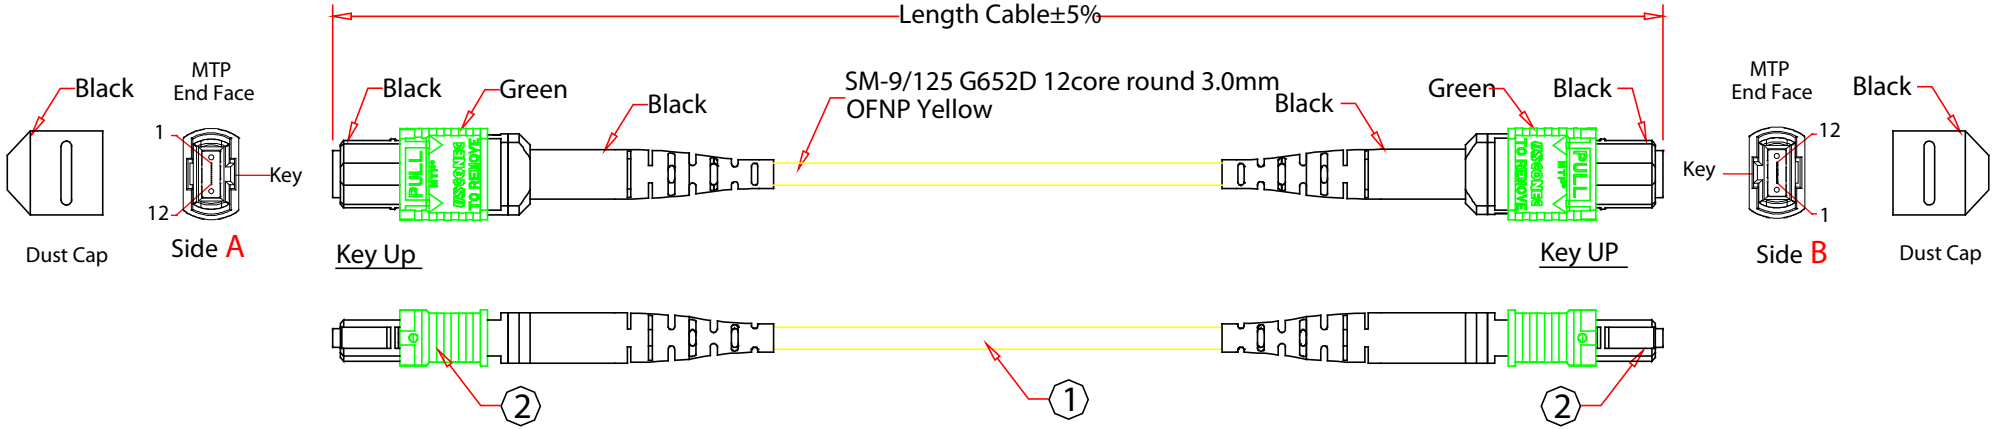

Rev.	Description	Date
A		02-2023

Wiring Diagram(Type B)

Side A	Fiber Color	Side B
1	Blue	12
2	Orange	11
3	Green	10
4	Brown	9
5	Grey	8
6	White	7
7	Red	6
8	Black	5
9	Yellow	4
10	Violet	3
11	Pink	2
12	Aqua	1

RoHS

Cable Structure
(Scale 10:1)

Notes:
 Insertion Loss:
 ≤0.75dB @1310nm for each MTP+Cord Attenuation
 Cord Attenuation:L(m)/1000(m)x0.35dB/1 km@1310nm

PART NO.	CABLE LENGTH
MPMP-21001	1 Meter
MPMP-21002	2 Meter
MPMP-21003	3 Meter
MPMP-21005	5 Meter
MPMP-21007	7 Meter
MPMP-21010	10 Meter
MPMP-21015	15 Meter
MPMP-21030	30 Meter
MPMP-21050	50 Meter

Item Number:	MPMP-210xx	
Title:	Plenum 12 Strand MTP (MPO) Fiber Optic Patch Cable, OS2 9/125 Singlemode, Yellow Jacket, 40/100 Gbps,	
Drawn by:	JL	
Approved by:	MAC	
ID:	124	

3	
2	US CONEC MTP Connector
1	SM-9/125 G652D 12core round 3.0mm OFNP Yellow
No.	Specifications