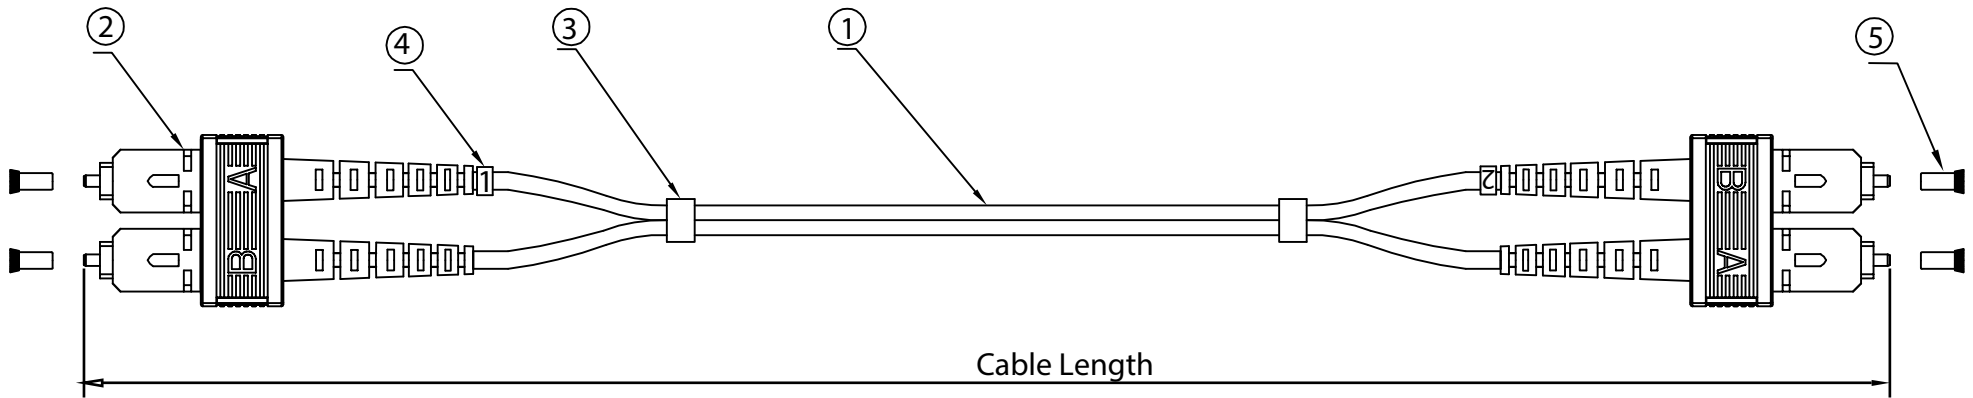

Rev.	Description	Date
A		10-2018

NOTES :

Insertion loss < 0.3 dB
 Return loss > 50 dB

RoHS

PART NO	CABLE LENGTH	PART NO	CABLE LENGTH
SCSC-01201	1 Meter	SCSC-01208	8 Meter
SCSC-01202	2 Meter	SCSC-01209	9 Meter
SCSC-01203	3 Meter	SCSC-01210	10 Meter
SCSC-01204	4 Meter	SCSC-01215	15Meter
SCSC-01205	5 Meter	SCSC-01220	20Meter
SCSC-01206	6 Meter	SCSC-01225	25 Meter
SCSC-01207	7 Meter	SCSC-01230	30Meter

6	
5	Dust Cover
4	1/2 Code
3	Shrinkage Tube
2	SC SM Duplex Connector (Blue housing Blue boot)
1	2.0mm,Duplex,SM-9/125 , PVC, Optical Fiber Cable(Yellow)
No.	Specifications

Item Number:	SCSC-012xx	
Title:	Fiber Optic Cable, SC / SC, Singlemode, Duplex, 9/125	
Drawn by:	JL	
Approved by:	MAC	
ID:	228	