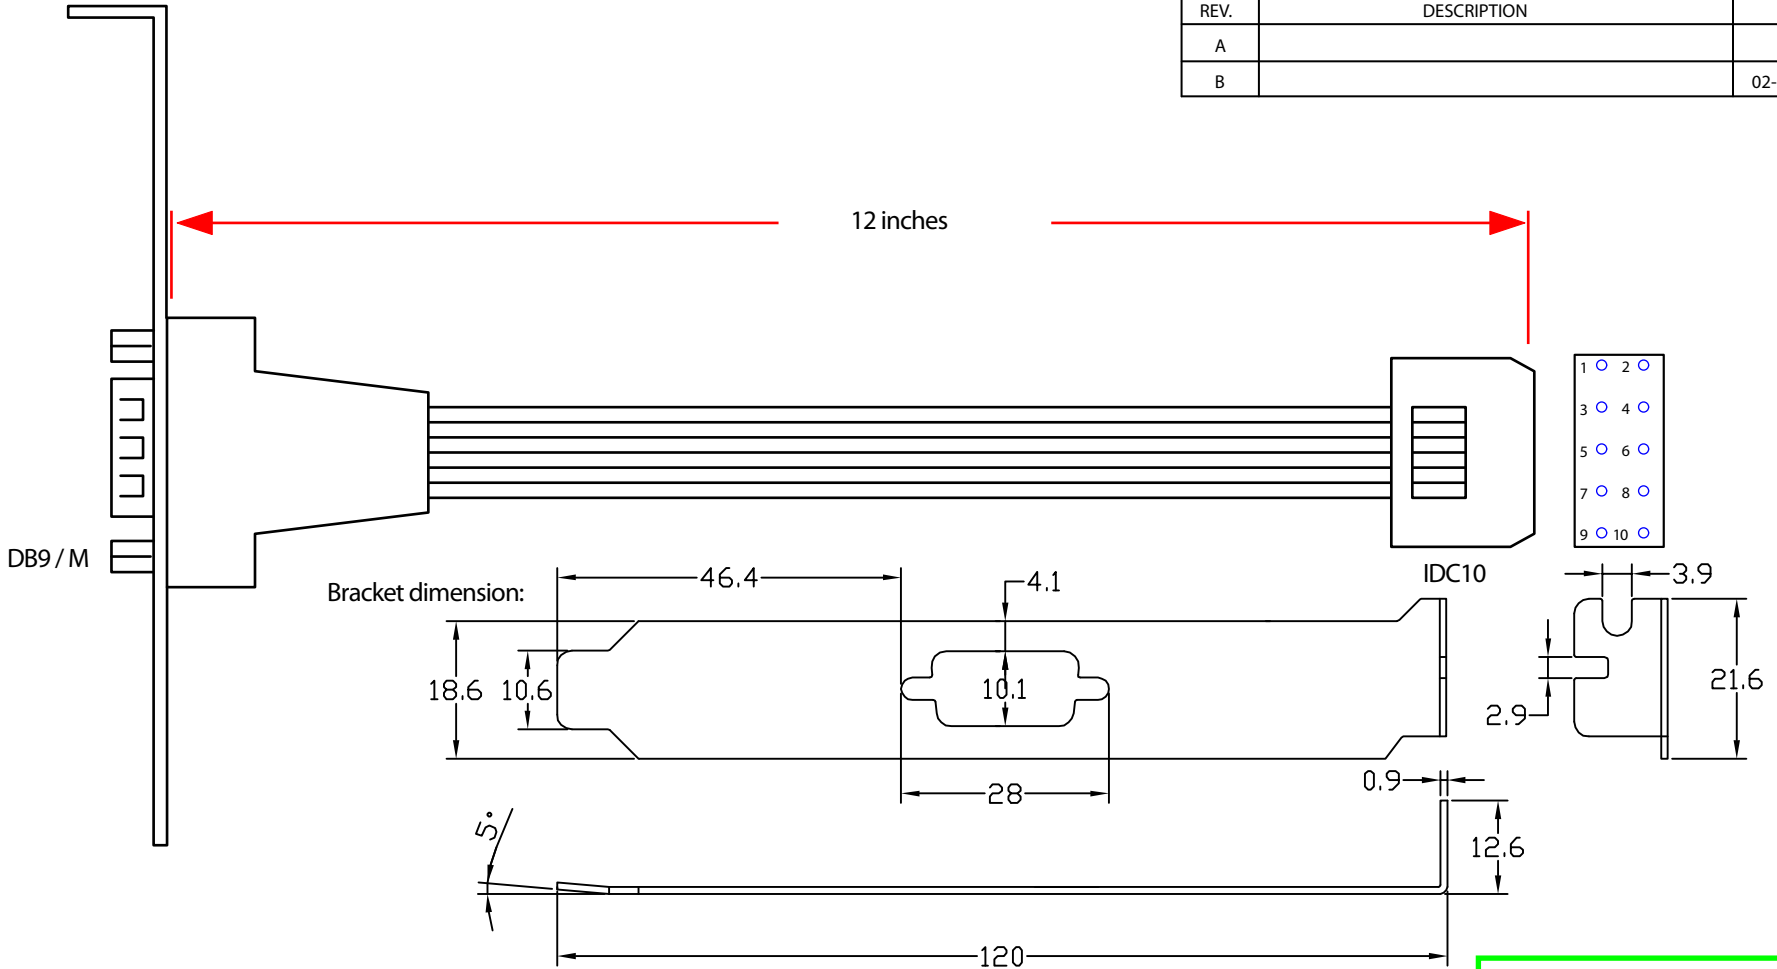

REV.	DESCRIPTION	DATE
A		
B		02-2006

RoHS

ITEM NUMBER	WS09-0010M		DRAWER	MPD
TITLE	DB9 Male to IDC10, 12 inches		CHECKED	MAC
MATERIAL	SCALE		APPROVED	MAC
REV.	A	UNIT	INCH	
DRAWING NO:				