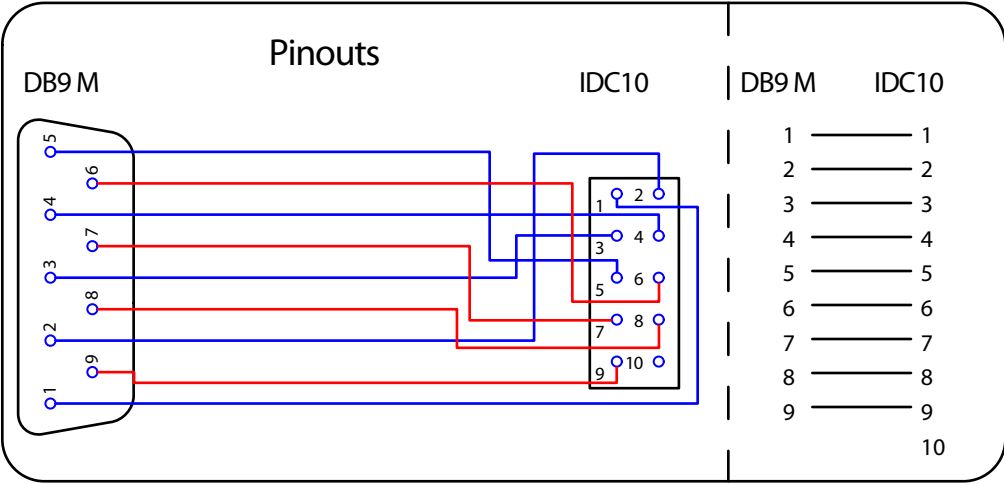

REV.	DESCRIPTION	DATE
A		
B		02-2006

RoHS

ITEM NUMBER	WS09-0010M		DRAWER	MPD
TITLE	DB9 Male to IDC10, 12 inches		CHECKED	MAC
MATERIAL	SCALE		APPROVED	MAC
REV.	A	UNIT	INCH	
DRAWING NO:				