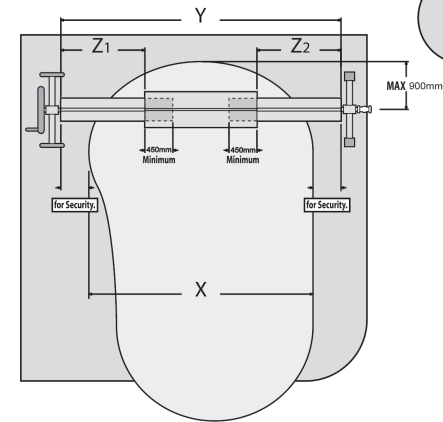

Inground Pool Cover Reel

Ref	Qty
#1	1
#2	1
#3	1
#4	1
#5	2
#6	1
#7	1
#8	1
#9	1
#10	1
#11	2
#12	4
#13	□ 6 □ 12
#14	1
#15	1
#16	4
#17	2
#18	1
#19	1
#20	8
#21	8
#22	8

BA7581-22:
Total 3 tubes. 1 of Tube A inside of Tube B.

BA7582-22:
Total 5 tubes. 2 of Tube A inside of Tube B.

1

2

3

4

5

BA7581-22: Y≤18ft
BA7582-22: Y≤21ft

Solar Cover Reel Straps Kit Assembly