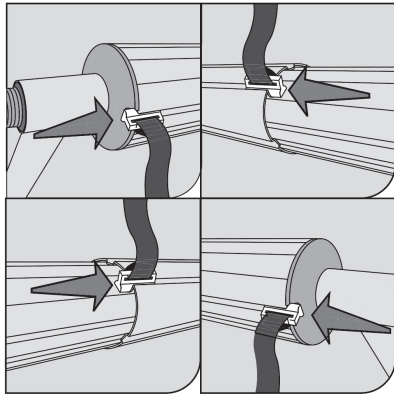

8

9

10a

10b

Welcome to visit our website and purchase our quality products!

Your suggestions and comments for COSTWAY are really important to us!
We sincerely solicit you to go back to our shop and leave a good rating in just a simple click. It would be quite encouraging if you could kindly do so like below:

★★★★★ Great products so far

February 24, 2019

Great products so far. Fast delivery, easy setup, and working without any issues.

With your inspiring rating, COSTWAY will be more consistent to offer you EASY SHOPPING EXPERIENCE, GOOD PRODUCTS and EFFICIENT SERVICE!

US office: Fontana, California

UK office: Ipswich

- Reward Points
- Exclusive Customer Service
- Personalized Recommendations
- Permanent Shopping Cart
- Order History

5 Star Rating

We would like to extend our heartfelt thanks to all of our customers for taking time to assemble this product and giving us valuable feedbacks.

THANK YOU
☺