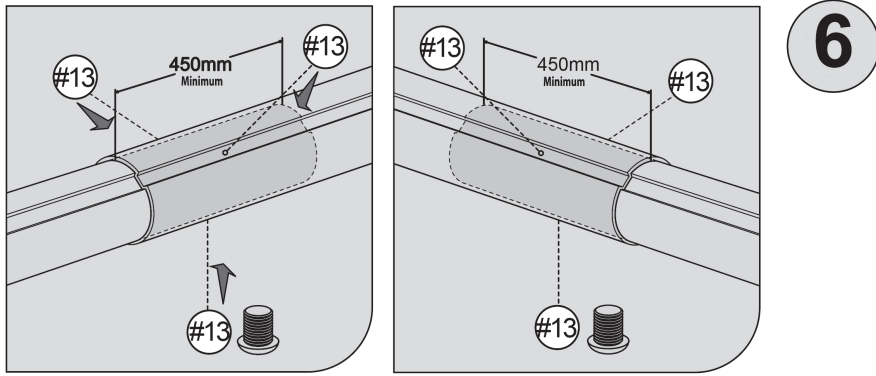

BA7582-22:
Total 5 tubes. 2 of Tube A inside of Tube B.

1

2

3

4

5

BA7581-22: Y≤18ft
BA7582-22: Y≤21ft

Solar Cover Reel Straps Kit Assembly