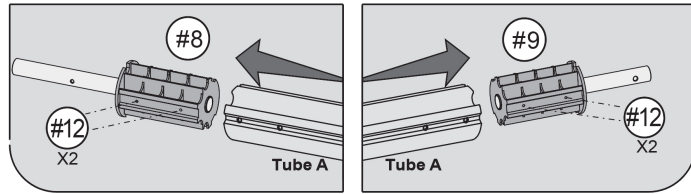

Inground Pool Cover Reel

Ref	Qty
#1	1
#2	1
#3	1
#4	1
#5	2
#6	1
#7	1
#8	1
#9	1
#10	1
#11	2
#12	4
#13	□ 6 □ 12
#14	1
#15	1
#16	4
#17	2
#18	1
#19	1
#20	8
#21	8
#22	8

BA7581-22:
Total 3 tubes. 1 of Tube A inside of Tube B.

BA7582-22:
Total 5 tubes. 2 of Tube A inside of Tube B.

1

2

3

4

5

BA7581-22: Y≤18ft
BA7582-22: Y≤21ft

Solar Cover Reel Straps Kit Assembly