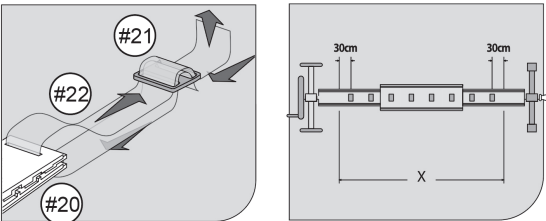

8

9

10a

10b

Welcome to visit our website and purchase our quality products!

Your suggestions and comments for COSTWAY are really important to us!
We sincerely solicit you to go back to our shop and leave a good rating in just a simple click. It would be quite encouraging if you could kindly do so like below:

★★★★★ Great products so far

February 24, 2019

Great products so far. Fast delivery, easy setup, and working without any issues.

With your inspiring rating, COSTWAY will be more consistent to offer you EASY SHOPPING EXPERIENCE, GOOD PRODUCTS and EFFICIENT SERVICE!

US office: Fontana, California

UK office: Ipswich

- Reward Points
- Exclusive Customer Service
- Personalized Recommendations
- Permanent Shopping Cart
- Order History

5 Star Rating

We would like to extend our heartfelt thanks to all of our customers for taking time to assemble this product and giving us valuable feedbacks.

THANK YOU
☺