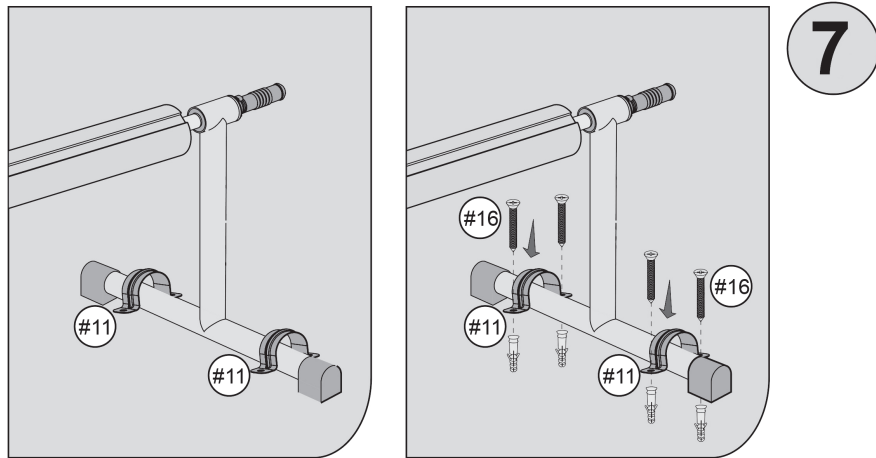

Solar Cover Reel Straps Kit Assembly

6

7