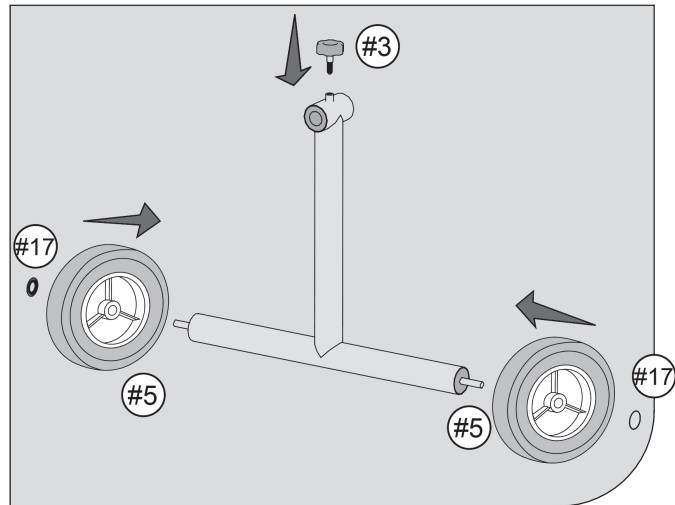

Inground Pool Cover Reel

Ref	Qty
#1	1
#2	1
#3	1
#4	1
#5	2
#6	1
#7	1
#8	1
#9	1
#10	1
#11	2
#12	4
#13	□ 6 □ 12
#14	1
#15	1
#16	4
#17	2
#18	1
#19	1
#20	8
#21	8
#22	8

BA7581-22:
Total 3 tubes. 1 of Tube A inside of Tube B.

BA7582-22:
Total 5 tubes. 2 of Tube A inside of Tube B.

1

2

3

4

5

BA7581-22: Y≤18ft
BA7582-22: Y≤21ft

Solar Cover Reel Straps Kit Assembly