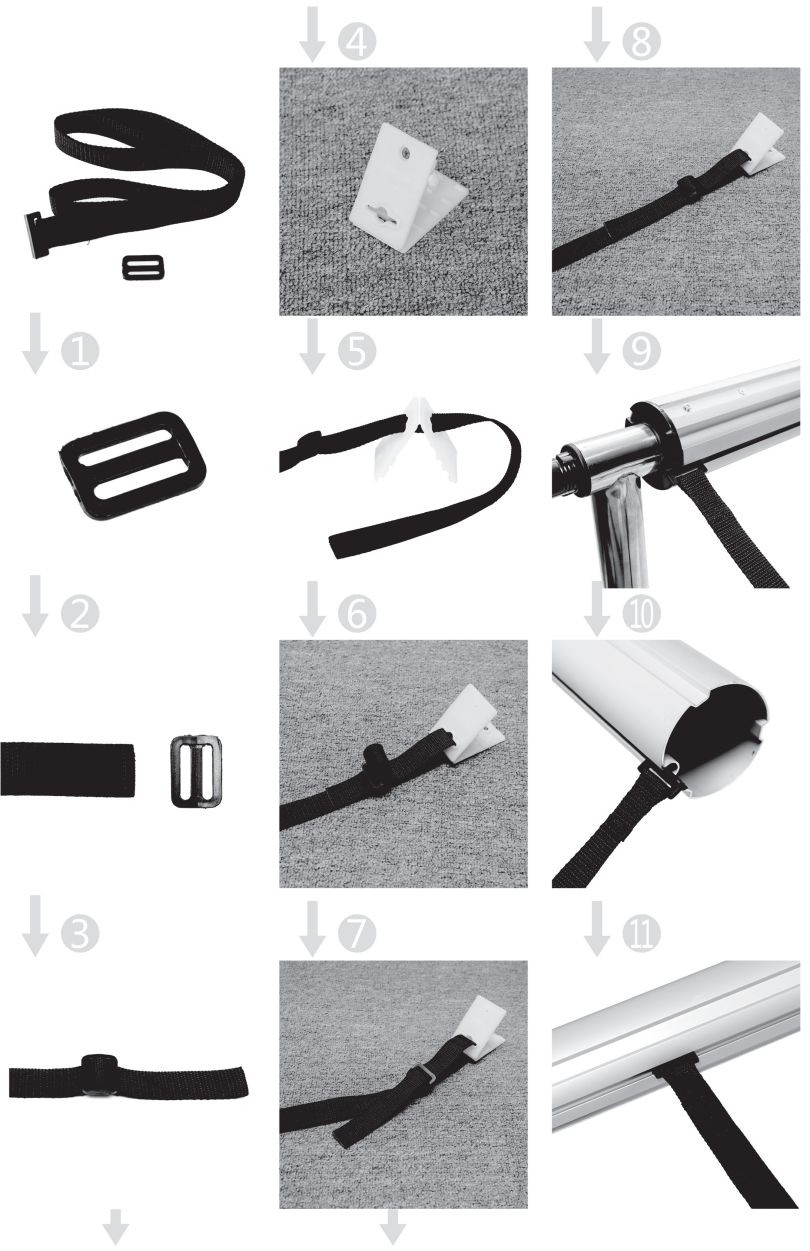

Inground Pool Cover Reel

Ref	Qty
#1	1
#2	1
#3	1
#4	1
#5	2
#6	1
#7	1
#8	1
#9	1
#10	1
#11	2
#12	4
#13	□ 6 □ 12
#14	1
#15	1
#16	4
#17	2
#18	1
#19	1
#20	8
#21	8
#22	8

BA7581-22:
Total 3 tubes. 1 of Tube A inside of Tube B.

BA7582-22:
Total 5 tubes. 2 of Tube A inside of Tube B.

1

2

3

4

5

BA7581-22: Y≤18ft
BA7582-22: Y≤21ft

Solar Cover Reel Straps Kit Assembly

6

7

8

9

10a

10b

Welcome to visit our website and purchase our quality products!

Your suggestions and comments for COSTWAY are really important to us!
We sincerely solicit you to go back to our shop and leave a good rating in just a simple click. It would be quite encouraging if you could kindly do so like below: