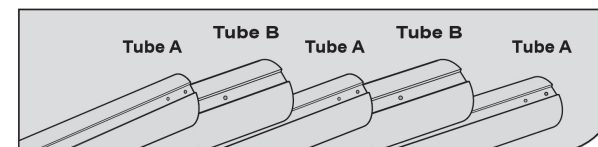

Inground Pool Cover Reel

Ref	Qty
#1	1
#2	1
#3	1
#4	1
#5	2
#6	1
#7	1
#8	1
#9	1
#10	1
#11	2
#12	4
#13	□ 6 □ 12
#14	1
#15	1
#16	4
#17	2
#18	1
#19	1
#20	8
#21	8
#22	8

BA7581-22:
Total 3 tubes. 1 of Tube A inside of Tube B.