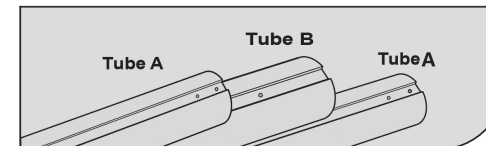

Inground Pool Cover Reel

Ref	Qty
#1	1
#2	1
#3	1
#4	1
#5	2
#6	1
#7	1
#8	1
#9	1
#10	1
#11	2
#12	4
#13	□ 6 □ 12
#14	1
#15	1
#16	4
#17	2
#18	1
#19	1
#20	8
#21	8
#22	8

BA7581-22:
Total 3 tubes. 1 of Tube A inside of Tube B.