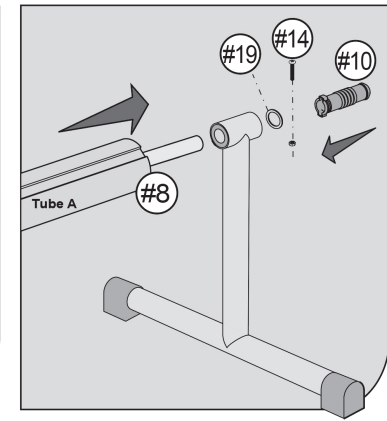

Inground Pool Cover Reel

Ref	Qty
#1	1
#2	1
#3	1
#4	1
#5	2
#6	1
#7	1
#8	1
#9	1
#10	1
#11	2
#12	4
#13	□ 6 □ 12
#14	1
#15	1
#16	4
#17	2
#18	1
#19	1
#20	8
#21	8
#22	8

BA7581-22:
Total 3 tubes. 1 of Tube A inside of Tube B.

BA7582-22:
Total 5 tubes. 2 of Tube A inside of Tube B.

1

2

3

4

5

BA7581-22: Y≤18ft
BA7582-22: Y≤21ft

Solar Cover Reel Straps Kit Assembly