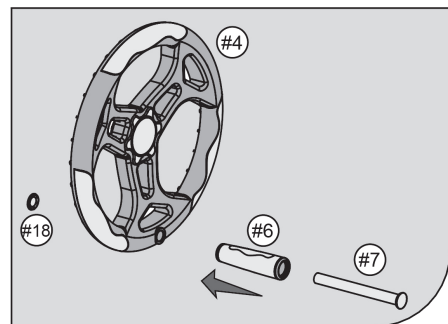

Inground Pool Cover Reel

Ref	Qty
#1	1
#2	1
#3	1
#4	1
#5	2
#6	1
#7	1
#8	1
#9	1
#10	1
#11	2
#12	4
#13	□ 6 □ 12
#14	1
#15	1
#16	4
#17	2
#18	1
#19	1
#20	8
#21	8
#22	8

BA7581-22:
Total 3 tubes. 1 of Tube A inside of Tube B.

BA7582-22:
Total 5 tubes. 2 of Tube A inside of Tube B.

1

2

3

4

5

BA7581-22: Y≤18ft
BA7582-22: Y≤21ft

Solar Cover Reel Straps Kit Assembly