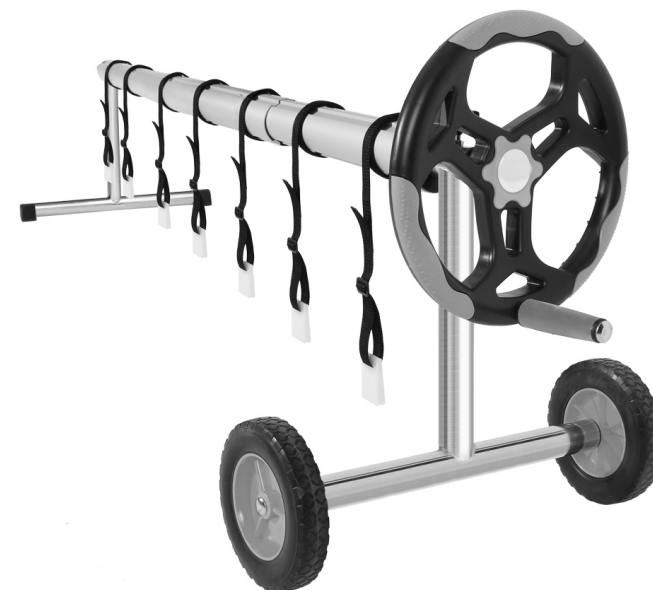

COSTWAY[®]

USER'S MANUAL

**Pool Cover Reel
BA7581/BA7582**

THIS INSTRUCTION BOOKLET CONTAINS **IMPORTANT** SAFETY INFORMATION. PLEASE READ AND KEEP FOR FUTURE REFERENCE.

Please give us a chance to make it right and do better!

Inground Pool Cover Reel

Ref	Qty
#1	1
#2	1
#3	1
#4	1
#5	2
#6	1
#7	1
#8	1
#9	1
#10	1
#11	2
#12	4
#13	□ 6 □ 12
#14	1
#15	1
#16	4
#17	2
#18	1
#19	1
#20	8
#21	8
#22	8

BA7581-22:
Total 3 tubes. 1 of Tube A inside of Tube B.

BA7582-22:
Total 5 tubes. 2 of Tube A inside of Tube B.

1

2

3

4

5

BA7581-22: Y≤18ft
BA7582-22: Y≤21ft

Solar Cover Reel Straps Kit Assembly