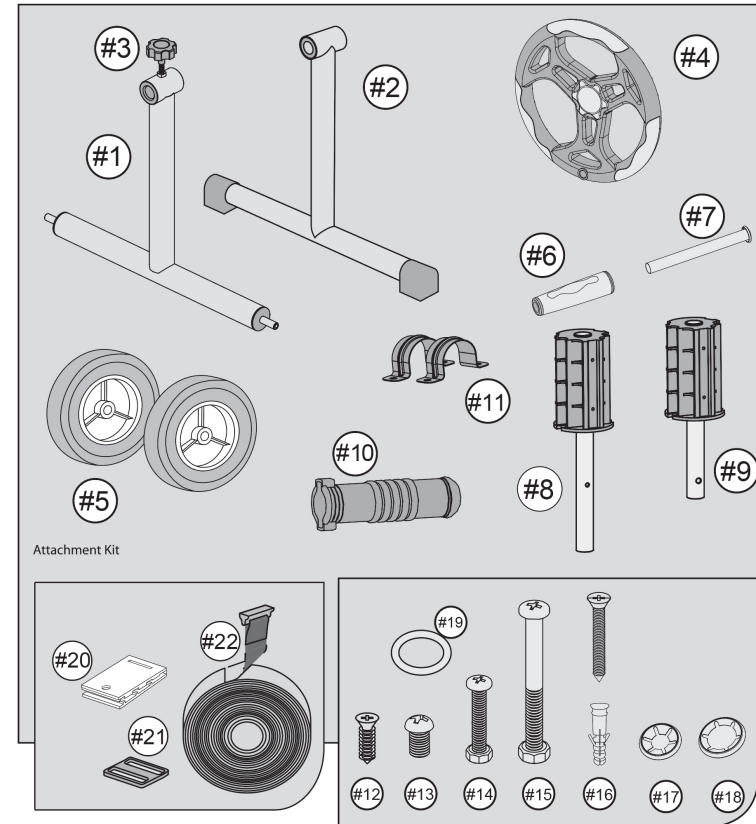

Contact our friendly customer service department for help first.

E-mail

US: cs.us@costway.com

UK: cs.uk@costway.com

Before You Start

- ⚠ Please read all instructions carefully.
- ⚠ Retain instructions for future reference.
- ⚠ Separate and count all parts and hardware.
- ⚠ Read through each step carefully and follow the proper order.
- ⚠ We recommend that, where possible, all items are assembled near to the area in which they will be placed in use, to avoid moving the product unnecessarily once assembled.
- ⚠ Always place the product on a flat, steady and stable surface.
- ⚠ Keep all small parts and packaging materials for this product away from babies and children as they potentially pose a serious choking hazard.

Inground Pool Cover Reel

Ref	Qty
#1	1
#2	1
#3	1
#4	1
#5	2
#6	1
#7	1
#8	1
#9	1
#10	1
#11	2
#12	4
#13	□ 6 □ 12
#14	1
#15	1
#16	4
#17	2
#18	1
#19	1
#20	8
#21	8
#22	8

BA7581-22:
Total 3 tubes. 1 of Tube A inside of Tube B.

BA7582-22:
Total 5 tubes. 2 of Tube A inside of Tube B.

1

2

3

4

5

BA7581-22: Y≤18ft
BA7582-22: Y≤21ft

Solar Cover Reel Straps Kit Assembly