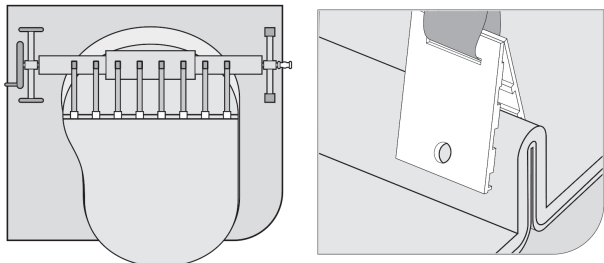

10b

Welcome to visit our website and purchase our quality products!

Your suggestions and comments for COSTWAY are really important to us!
We sincerely solicit you to go back to our shop and leave a good rating in just a simple click. It would be quite encouraging if you could kindly do so like below:

★★★★★ Great products so far

February 24, 2019

Great products so far. Fast delivery, easy setup, and working without any issues.

With your inspiring rating, COSTWAY will be more consistent to offer you EASY SHOPPING EXPERIENCE, GOOD PRODUCTS and EFFICIENT SERVICE!

US office: Fontana, California

UK office: Ipswich