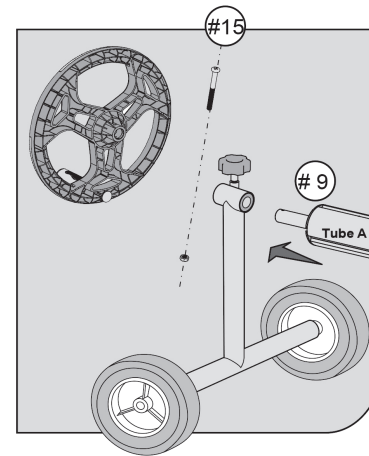

Inground Pool Cover Reel

Ref	Qty
#1	1
#2	1
#3	1
#4	1
#5	2
#6	1
#7	1
#8	1
#9	1
#10	1
#11	2
#12	4
#13	□ 6 □ 12
#14	1
#15	1
#16	4
#17	2
#18	1
#19	1
#20	8
#21	8
#22	8

BA7581-22:
Total 3 tubes. 1 of Tube A inside of Tube B.

BA7582-22:
Total 5 tubes. 2 of Tube A inside of Tube B.

1

2

3

4

5

BA7581-22: Y≤18ft
BA7582-22: Y≤21ft

Solar Cover Reel Straps Kit Assembly