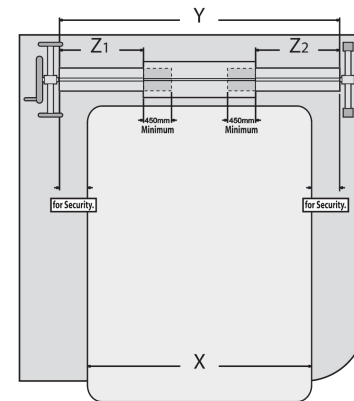

BA7582-22:
Total 5 tubes. 2 of Tube A inside of Tube B.

1

2

3

4

5

BA7581-22: Y≤18ft
BA7582-22: Y≤21ft

Solar Cover Reel Straps Kit Assembly