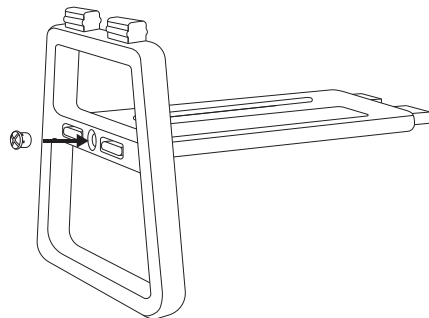

Product Accessories

Deskboard x 1

Desk side panel x 2

Desk transom board x 1

Chair seat board x 2

Product Accessories

Chair side panel x 4

Chair backrest x 2

Nut x 10

Plastic tightening strip x 1

Before assembly,
check whether the accessories are complete.

Product Assembly - Desk

1

Insert the transom board uprightly into the rung of the middle of side panel. Install the nut at the position shown in the diagram (the nut can be tightened with a coin) to strengthen the connection.

4

Product Assembly - Desk

2

Connect the other end of the transom board to the other side panel in the same way.

3

Point the grooved side of the deskboard downward and aim it at the corresponding position of the side panel. Press hard and install the deskboard (when hearing the sound of "click", it means it has been firmly installed).