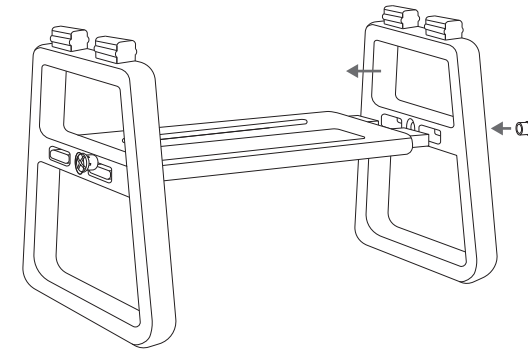

Product Accessories

Deskboard x 1

Desk side panel x 2

Desk transom board x 1

Chair seat board x 2

Product Accessories

Chair side panel x 4

Chair backrest x 2

Nut x 10

Plastic tightening strip x 1

Before assembly,
check whether the accessories are complete.

Product Assembly - Desk

1

Insert the transom board uprightly into the rung of the middle of side panel. Install the nut at the position shown in the diagram (the nut can be tightened with a coin) to strengthen the connection.

4

Product Assembly - Desk

2

Connect the other end of the transom board to the other side panel in the same way.

3

Point the grooved side of the deskboard downward and aim it at the corresponding position of the side panel. Press hard and install the deskboard (when hearing the sound of "click", it means it has been firmly installed).