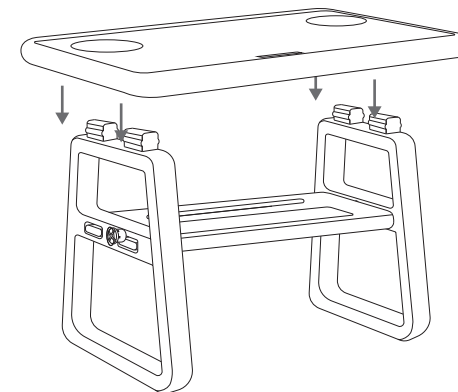

Nut x 10

Plastic tightening strip x 1

Before assembly,
check whether the accessories are complete.

Product Assembly - Desk

1

Insert the transom board uprightly into the rung of the middle of side panel. Install the nut at the position shown in the diagram (the nut can be tightened with a coin) to strengthen the connection.

4

Product Assembly - Desk

2

Connect the other end of the transom board to the other side panel in the same way.

3

Point the grooved side of the deskboard downward and aim it at the corresponding position of the side panel. Press hard and install the deskboard (when hearing the sound of "click", it means it has been firmly installed).

5

Product Assembly - Chair

- 1** According to the order of the chair side panel, chair backrest, chair side panel, insert them to the 3 sides of the chair seat board one by one.

- 2** Strengthen the positions shown in the diagram with nuts.