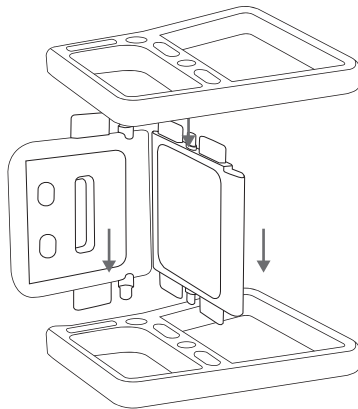

Nut x 10

Plastic tightening strip x 1

Before assembly,
check whether the accessories are complete.

Product Assembly - Desk

1

Insert the transom board uprightly into the rung of the middle of side panel. Install the nut at the position shown in the diagram (the nut can be tightened with a coin) to strengthen the connection.

4

Product Assembly - Desk

2

Connect the other end of the transom board to the other side panel in the same way.

3

Point the grooved side of the deskboard downward and aim it at the corresponding position of the side panel. Press hard and install the deskboard (when hearing the sound of "click", it means it has been firmly installed).

5

Product Assembly - Chair

- 1** According to the order of the chair side panel, chair backrest, chair side panel, insert them to the 3 sides of the chair seat board one by one.

- 2** Strengthen the positions shown in the diagram with nuts.