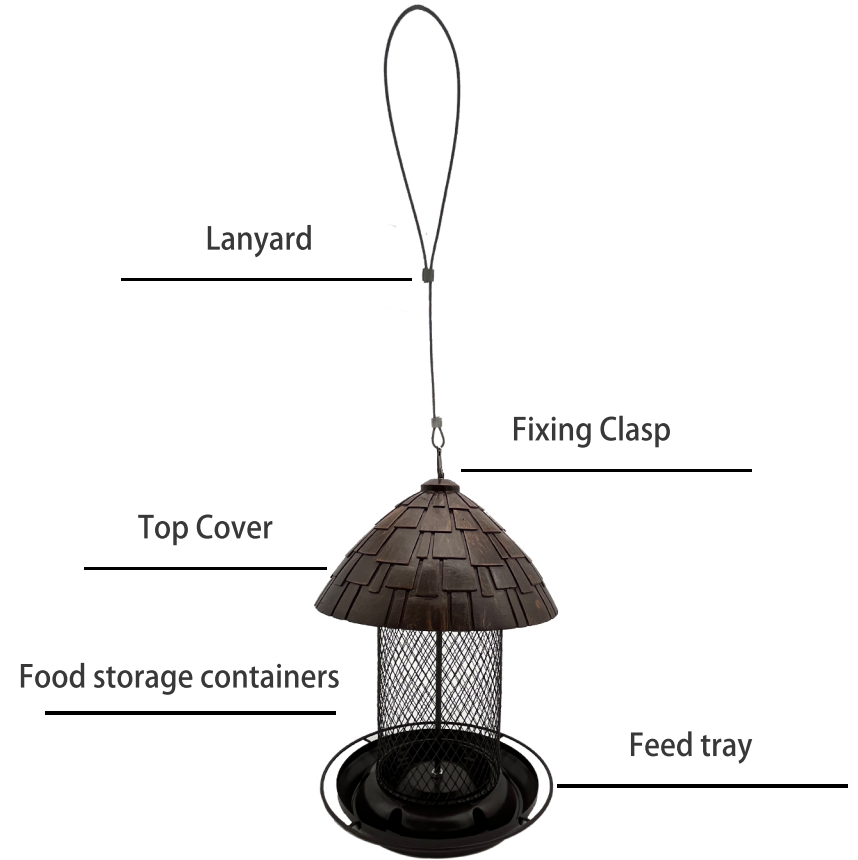

# Squirrel-proof Metal Wild Bird feeder

## components

## Specification

Color: Natural

Material: Resin, Metal

Overall Size: 8" x 8" x 17.5" (L X W X H)

Base Size: 8" x 8" (L X W)

Net Weight: 2.5 lbs

Overview:

-Provide large capacity for seeds, nuts,  
peanuts, etc

-Durable metal wire feeder is chew-proof  
and squirrel-proof

-Equipped with drain holes to keep the food  
dry