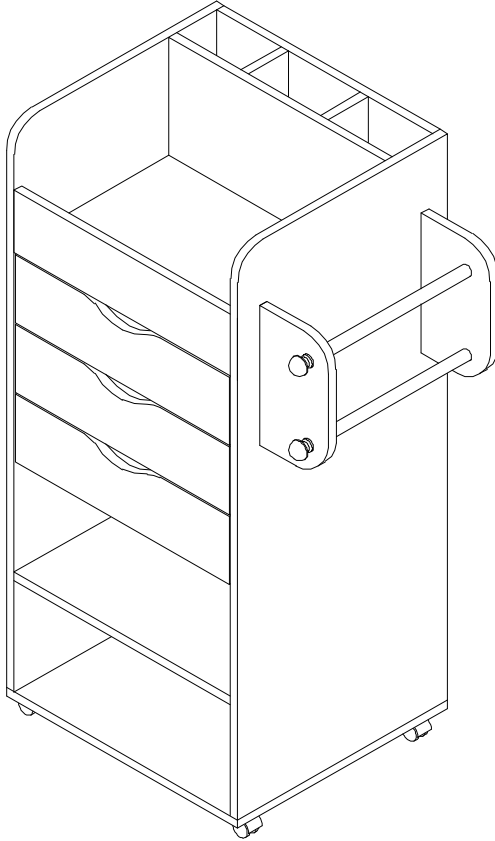

COSTWAY
SHOP EASY. SAVE MONEY.

USER'S MANUAL

Mobile Storage Cart With Drawers

Hardware List

A	 6*35mm	18 pcs	B	 15*10mm	18 pcs	C	 6*30mm	56 pcs
D	 4*30mm	18 pcs	E	 3*12mm	3 pcs	F		3 pcs
G	 G1	2 pcs	H		4 pcs	I		4 pcs
	 G2	2 pcs	J		4 pcs	K	 4*12mm	16 pcs

Parts List

1		1 pc	10		2 pcs
2		1 pc	11		2 pcs
3		1 pc	12		2 pcs
4		1 pc	13		3 pcs
5		3 pcs	14		3 pcs
6		1 pc	15		3 pcs
7		1 pc	16		3 pcs
8		3 pcs	17		3 pcs
9		1 pc			

Step 1

A		12 pcs
---	---	--------

Step 2