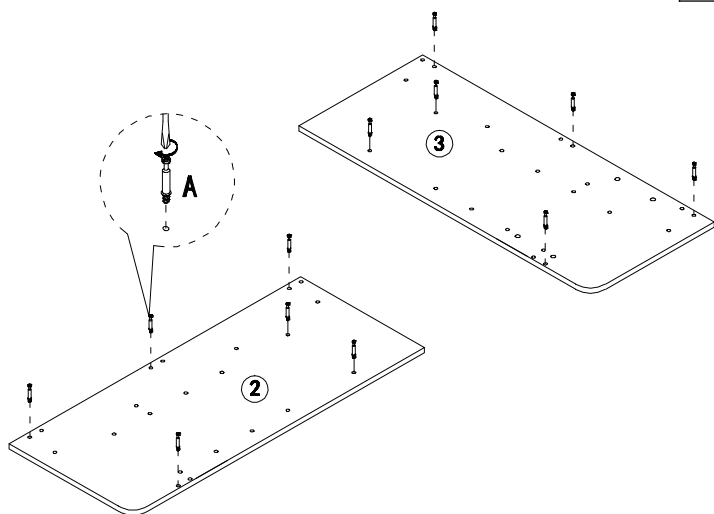

COSTWAY
SHOP EASY. SAVE MONEY.

USER'S MANUAL

Mobile Storage Cart With Drawers

Hardware List

A	 6*35mm	18 pcs	B	 15*10mm	18 pcs	C	 6*30mm	56 pcs
D	 4*30mm	18 pcs	E	 3*12mm	3 pcs	F		3 pcs
G	 G1	2 pcs	H		4 pcs	I		4 pcs
	 G2	2 pcs	J		4 pcs	K	 4*12mm	16 pcs

Parts List

1		1 pc	10		2 pcs
2		1 pc	11		2 pcs
3		1 pc	12		2 pcs
4		1 pc	13		3 pcs
5		3 pcs	14		3 pcs
6		1 pc	15		3 pcs
7		1 pc	16		3 pcs
8		3 pcs	17		3 pcs
9		1 pc			

Step 1

A		12 pcs
---	---	--------

Step 2