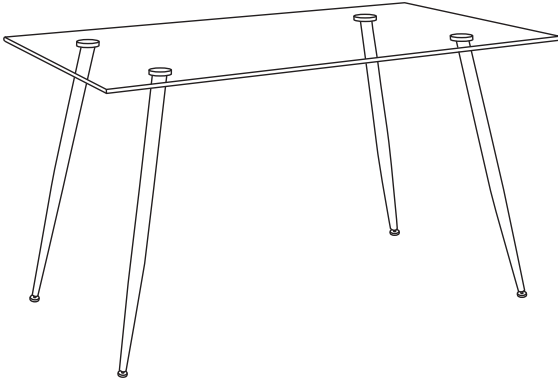

US: cs.us@costway.com

UK: cs.uk@costway.com

AU: cs.au@costway.com

USER'S MANUAL

Glass Dining Table

Before You Start

-  Please read all instructions carefully.
-  Retain instructions for future reference.
-  Separate and count all parts and hardware.
-  Read through each step carefully and follow the proper order.
-  We recommend that, where possible, all items are assembled near to the area in which they will be placed in use, to avoid moving the product unnecessarily once assembled.
-  Always place the product on a flat, steady and stable surface.
-  Keep all small parts and packaging materials for this product away from babies and children as they potentially pose a serious choking hazard.

x 2

A

M6 X12

B

M6 X12

C

M6x10 X12

D