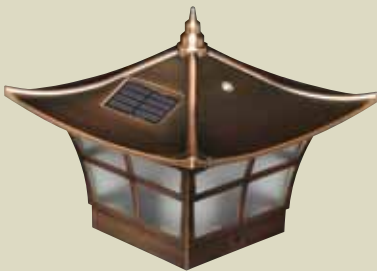

Ambience Solar Post Cap

4"x4" Model #SL094

Copper

5"x5" Model #SL092

White

Our Ambience post caps have two unique LED's that provide a warm yellow light with the effect of a lit candle. Attractively designed in a Japanese garden style, the Ambience is available in traditional PVC white as well as a rich Copper finish. Dependable performance with unique style.

- High Performance solar lights – stays lit for up to 12 hours
- Lights up automatically every night/auto – off switch
- 2 High output LED's for warm yellow candle light
- 2 long life AA NiCad rechargeable batteries included
- Available in white PVC (SL092) and electroplated copper (SL094)
- SL092 will fit over an actual 5"x5: or 4"x4" PVC post (4"x4" adapter included)
- SL094 will fit over an actual 4"x4" PVC or nominal 4"x4" wood post (3.5"x3.5" adapter included)