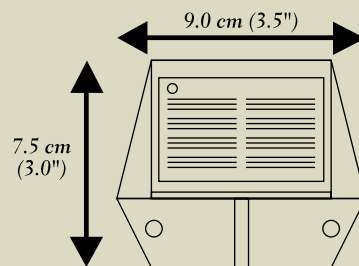

More Solar Outdoor Lighting Options