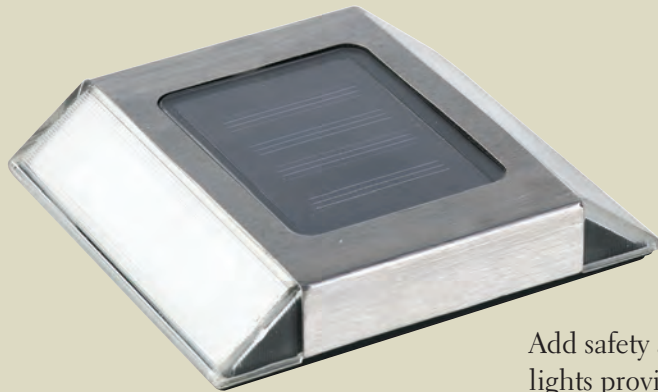

Solar Path Light

Stainless Steel #SL499

Add safety and beauty to your outdoor gardens and pathways. Powerful solar lights provide a brilliant white light over a large radius for up to 10 hours per night. Our solar path lights are made with durable weather resistant stainless steel. Energy efficient and super easy to install.

- High Performance solar path light – stays lit for up to 10 hours
- Lights up automatically every night / auto – off switch
- 2 High output LED's for brilliant white light
- 1 long life AAA Ni-MH rechargeable battery included
- Available in Stainless Steel
- 12 Lumens / 4500 - 5500 Kelvin

Solar Motion Sensor Deck & Wall Light

Our truly innovative solar motion sensor deck & wall light has a compact design making it a perfect accent that can be placed almost anywhere, adding a sense of security to your home. The light will automatically stay on a low setting at night, the sensor will activate a super bright light when motion is detected. It installs in minutes and is perfect for stairways, decks, docks, posts and door entrances.

Black #SL133

- Turns on automatically at dusk for up to 10 hours
- Casts a brilliant white light / Auto-off switch
- 1 long life AA 3.2 V 500 mAh LiFe PO4 Rechargeable Battery
- Available in Black ABS
- 40 Lumens / 4500 - 5500 Kelvin