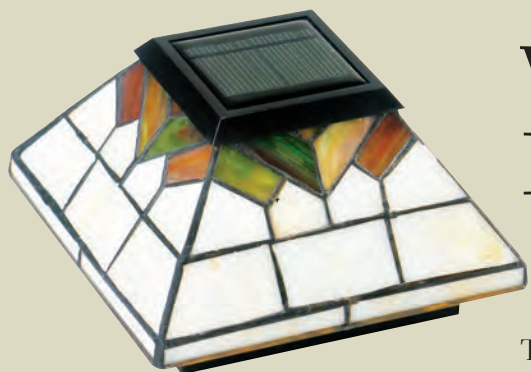

## Windsor Solar Post Cap

Similar to our original Classy Solar Post cap, the low profile 4x4 "Windsor" solar post cap includes 4 high output surface mount LED's that are hidden from view, as night falls this one of a kind patented design casts an array of light onto all four walls of the post cap and surrounding area. A truly exceptional style only from Classy Caps Mfg. Available in White PVC.

# Oxford Solar Post Cap

Similar in design to our low profile Cambridge solar post cap, the Oxford is manufactured from heavy duty, weather resistant cast aluminum with a durable powder coat satin finish that is available in Black, White or Brown. Featuring unique decorative glass lens and two surface mount LED's, the 6x6 Oxford Solar Post Cap will cast a warm natural light that will automatically light up at dusk creating a picturesque landscape for your fence, porch or deck. Another superior design by Classy Caps. Adaptor included to fit over 3 post sizes -an actual 6"x6", 5.5"x5.5" or 5"x5" post.

## 6" x 6" MODEL

*Satin White*  
#SLX772W

*Satin Black*  
#SLX772B

*Satin Brown*  
#SLX772C

- High Performance solar lights – stays lit for up to 12 hours
- Lights up automatically every night / auto- off switch
- 2 High output surface mount LED's for warm natural light
- Manufactured from durable cast aluminum
- Real decorative glass lens
- 1 Long life AA Ni- MH rechargeable battery included
- Will fit over an actual 6"x6", 5.5"x5.5" or 5"x5" post (adaptor included)
- Quick and easy Do It Yourself installation.
- 10 Lumens / 2700 - 3200 Kelvin

## Wellington Solar Post Cap *Stained Glass*

The stylishly graceful Wellington Solar Post Cap will add a distinct charm to your home. It is designed using 4 high output LED's to illuminate the beautiful hand crafted stained glass and the surrounding area. Will fit over a 5"x5", 4"x4" or 3.5"x3.5" post.