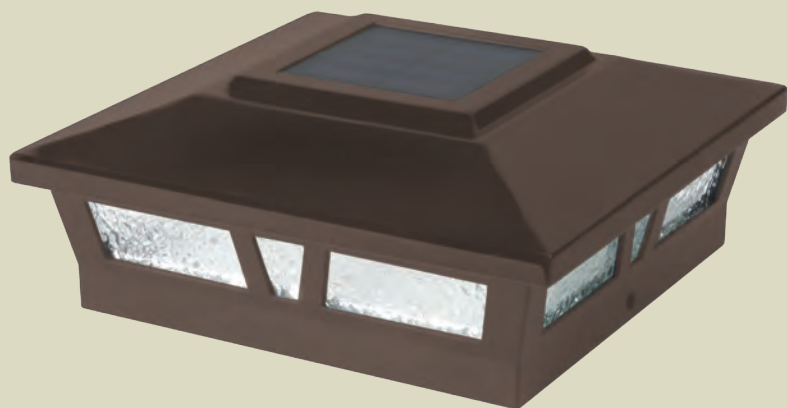

## Classy Solar Post Cap

Attractive traditional design our Classy Solar Post Cap is engineered to provide up to 12 hours of light automatically every night. Fabricated using 4 high output surface mount LED's that cast a bright white light downward onto the outside walls of the post cap and surrounding area, creating a unique ambience. Available in White or Tan PVC.

## Windsor Solar Post Cap

Similar to our original Classy Solar Post cap, the low profile 4x4 "Windsor" solar post cap includes 4 high output surface mount LED's that are hidden from view, as night falls this one of a kind patented design casts an array of light onto all four walls of the post cap and surrounding area. A truly exceptional style only from Classy Caps Mfg. Available in White PVC.

- High Performance solar lights – stays lit for up to 10 hours
- Lights up automatically every night / auto - off switch
- High output surface mount LED technology for brilliant white light – 3x brighter than standard LED's
- 1 long life AA Ni-MH rechargeable battery included
- Available in Black, White or Bronze powder coated finish
- Model # SL211 will fit over an actual 4"x4" or 3.5"x 3.5" post (3.5"x3.5" adaptor included)
- Model # SL214W & SL214B will fit over an actual 5x5 post
- 10 Lumens / 4500 - 5500 Kelvin

# Oxford Solar Post Cap

Similar in design to our low profile Cambridge solar post cap, the Oxford is manufactured from heavy duty, weather resistant cast aluminum with a durable powder coat satin finish that is available in Black, White or Brown. Featuring unique decorative glass lens and two surface mount LED's, the 6x6 Oxford Solar Post Cap will cast a warm natural light that will automatically light up at dusk creating a picturesque landscape for your fence, porch or deck. Another superior design by Classy Caps. Adaptor included to fit over 3 post sizes -an actual 6"x6", 5.5"x5.5" or 5"x5" post.