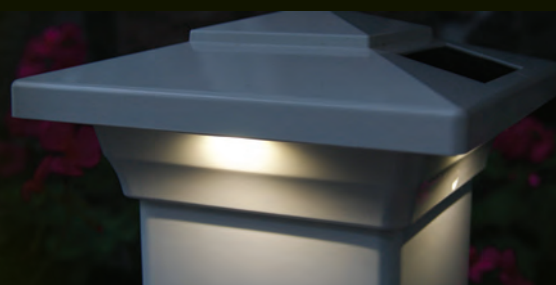

4" x 4" MODELS

● White #SL074W

○ Tan #SL074T

Classy Solar Post Cap

Attractive traditional design our Classy Solar Post Cap is engineered to provide up to 12 hours of light automatically every night. Fabricated using 4 high output surface mount LED's that cast a bright white light downward onto the outside walls of the post cap and surrounding area, creating a unique ambience. Available in White or Tan PVC.

- High Performance solar lights – stays lit for up to 12 hours
- Casts a brilliant white light downward onto the outside walls of the post cap and surrounding area
- Lights up automatically every night
- High output surface mount LED technology
- 3x brighter than standard LED's
- 2 long life AA Ni-MH rechargeable batteries included
- Available in White or Tan PVC – won't fade or yellow
- Will fit over an actual 4" x 4" post
- Adaptor for a 3.5" x 3.5" or 5" x 5" post sold separately
- 3.5" x 3.5" adaptor
  - Model # PCA433 – White
  - Model # PCA432 – Tan
  - 5" x 5" adaptor
- Model # SL4455 – White only
- 15 Lumens / 4500 - 5500 Kelvin

Patent N°: 6,581,335 B2 N°: D460,570 S

4" x 4" MODEL

● White #SL4400W

shown with
3.5 x 3.5 adaptor

Windsor Solar Post Cap

Similar to our original Classy Solar Post cap, the low profile 4x4 "Windsor" solar post cap includes 4 high output surface mount LED's that are hidden from view, as night falls this one of a kind patented design casts an array of light onto all four walls of the post cap and surrounding area. A truly exceptional style only from Classy Caps Mfg. Available in White PVC.