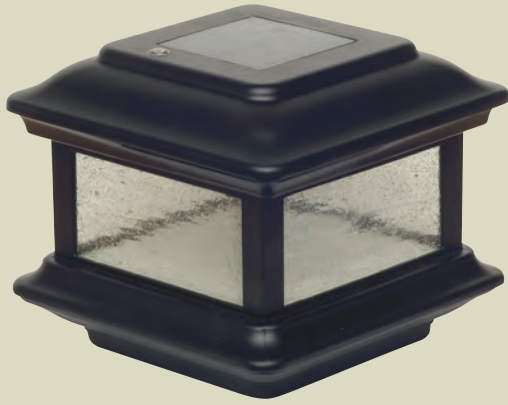

Colonial Solar Post Cap

Fabricated from durable cast aluminum, the Colonial Solar Post Cap is designed to fit over 4" x 4" wood posts. The attractive Colonial is complimented by using real pebbled glass panels. Built to our stringent quality standards it will stay lit for up to 12 hours.

4" x 4" MODEL

● *Black #SL088*

- High Performance solar lights – stays lit for up to 12 hours
- Lights up automatically every night / auto - off switch
- 2 High output LED's for brilliant white light
- 2 long life AA Ni-MH rechargeable batteries included
- Available in powder coated Black aluminum
- Will fit over a nominal 4"x4" wood post (actual opening: 3-5/8"x3-5/8")
- 8 Lumens / 4500 - 5500 Kelvin

Cambridge Solar Post Cap

Our Cambridge solar post cap is manufactured from heavy duty, weather resistant cast aluminum with durable powder coat finish. This alluring low profile 6x6 solar cap features real pebbled glass lens and two high output surface mount LED's that will automatically light up at dusk creating a picturesque landscape for your fence, porch or deck. Another superior design by Classy Caps Mfg. Inc.

4" x 4" MODEL

● *Black #SLC771B*

● *Brown #SLC771C*

- High Performance solar lights – stays lit for up to 12 hours
- Lights up automatically every night / auto- off switch
- 2 high output surface mount LED's for brilliant white light
- 1 long life AA Ni- MH rechargeable battery included
- Available in powder coated black aluminum finish
- Will fit over an actual 6"x6", 5.5"x5.5" or 5"x5" post (5.5"x5.5" adaptor included)
- 10 Lumens / 4500 - 5500 Kelvin