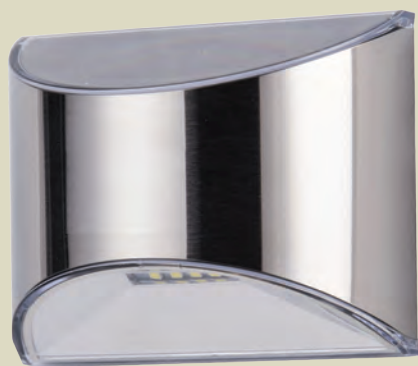

 *Copper #SL177*

 *Black #SL178*

 *White #SL179*

- High Performance solar lights – stays lit for up to 12 hours
- Lights up automatically every night / auto - off switch
- 2 High output LED's for brilliant white light
- 1 long life AA Ni-MH rechargeable battery included
- Available in powder coated cast aluminum (Black or White) & electroplated Copper
- 12 Lumens / 4500 - 5500 Kelvin

# High Performance Solar Deck & Wall Light

Our solar deck & wall light is manufactured from durable stainless steel, offering a streamlined contemporary design. The warm colored light cascades downward to create a soft ambience. This compact design makes it a perfect accent that can be placed almost anywhere. An appealing addition to any landscape such as decks, stairways, patios, gardens and much more.