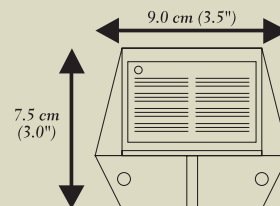

Solar Deck & Wall Lights

Innovative solar lights designed to create a soft ambience almost anywhere. Installs easily with two screws – no complicated wiring. A great accent for decks, stairways, patios and gardens.

- High Performance solar lights – stays lit for up to 12 hours
- Lights up automatically every night / auto - off switch
- 2 High output LED's for brilliant white light
- 1 long life AA Ni-MH rechargeable battery included
- Available in powder coated cast aluminum (Black or White) & electroplated Copper
- 12 Lumens / 4500 - 5500 Kelvin