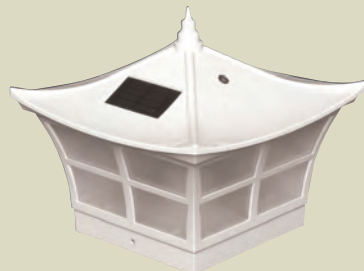

Copper #SL094

5" x 5" MODEL

White #SL092

Our Ambience Solar Post Caps have two unique LED's that provide a warm yellow light with the effect of a lit candle. Attractively designed in a Japanese garden style, the Ambience is available in traditional PVC White as well as a rich Copper finish. Dependable performance with unique style.

- High Performance solar lights – stays lit for up to 12 hours
- Lights up automatically every night / auto – off switch
- 2 High output LED's for warm yellow candle light
- 2 long life AA Ni-MH rechargeable batteries included
- Available in White PVC (SL092) and electroplated Copper (SL094)
- SL092 will fit over an actual 5"x5" or 4"x4" post (4"x4" adaptor included)
- SL094 will fit over an actual 4"x4" or 3.5"x3.5" post (3.5"x3.5" adaptor included)
- 5 Lumens / 2700 - 3200 Kelvin

Patent N°: D616,134 S