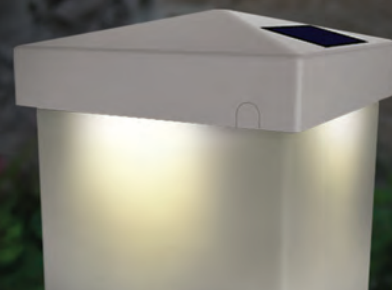

# Pyramid Solar Post Cap

Designed to compliment any 4x4 or 5x5 PVC pyramid post cap, we have incorporated 4 high output surface mount LED's that are hidden from view. As night falls, this one of a kind patented design casts an array of light onto all four walls of the post cap and surrounding area...a truly exceptional style only from Classy Caps Mfg. Available in White PVC.

4" x 4" MODEL

● **White #SL9901**

5" x 5" MODEL

● **White #SL9902**

- High Performance solar lights – stays lit for up to 10 hours
- Casts a brilliant white light downward onto the outside walls of the post cap and surrounding area
- Lights up automatically every night
- High output surface mount LED technology
- 3x brighter than standard LED's
- 1 Long life AA Ni-MH rechargeable battery included
- Available in White PVC – won't fade or yellow
- Will fit over an actual 4"x4" post (Model #SL9901) or 5"x5" post (Model #SL9902)
- 15 Lumens / 4500 - 5500 Kelvin

# Majestic Solar Post Cap

Like our Classy series the Low Profile Majestic Solar Post Cap casts a brilliant white light down onto the walls of the post cap and surrounding area creating a unique ambience. It is available in White or Tan PVC and will fit a 5" square post. Our thorough quality control guarantees dependable performance every night.