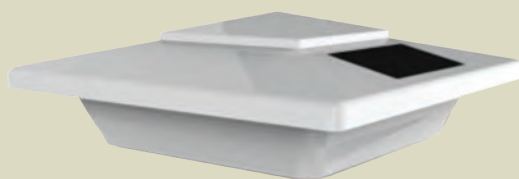

4" x 4" MODEL

● White #SL4400W

shown with
3.5 x 3.5 adaptor

Windsor Solar Post Cap

Similar to our original Classy Solar Post cap, the low profile 4x4 "Windsor" solar post cap includes 4 high output surface mount LED's that are hidden from view, as night falls this one of a kind patented design casts an array of light onto all four walls of the post cap and surrounding area. A truly exceptional style only from Classy Caps Mfg. Available in White PVC.

- High Performance solar lights – stays lit for up to 10 hours
- Casts a brilliant white light downward onto the outside walls of the post cap and surrounding area
- Lights up automatically every night / auto-off switch
- High output surface mount LED technology
- 3x brighter than standard LED's
- 1 long life AA Ni-MH rechargeable battery included
- Available in White PVC – won't fade or yellow
- Will fit over an actual 4" x 4" or 3.5" x 3.5" post. (3.5" x 3.5" adaptor included)
- Adaptor for a 5" x 5" post sold separately. 5"x5" adaptor
- Model # SL4455 – White
- 10 Lumens / 4500 - 5500 Kelvin

Patent N°: 6,581,335 B2