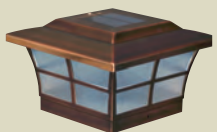

## 6" x 6" MODEL

● *Copper #SL086*

The Prestige Solar Post Cap is available in traditional White or a rich Copper finish in a range of sizes. The Prestige Series will accommodate both PVC and wood posts up to 6" square. Stylish and durable with performance you can depend on.