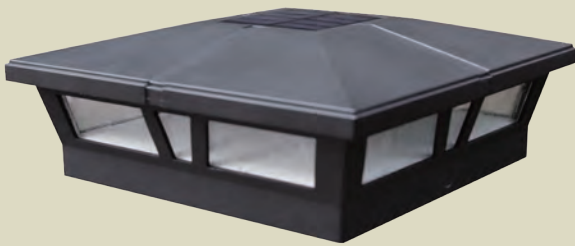

## Windsor Solar Post Cap

Similar to our original Classy Solar Post cap, the low profile 4x4 "Windsor" solar post cap includes 4 high output surface mount LED's that are hidden from view, as night falls this one of a kind patented design casts an array of light onto all four walls of the post cap and surrounding area. A truly exceptional style only from Classy Caps Mfg. Available in White PVC.

- High Performance solar lights – stays lit for up to 10 hours
- Casts a brilliant white light downward onto the outside walls of the post cap and surrounding area
- Lights up automatically every night / auto-off switch
- High output surface mount LED technology
- 3x brighter than standard LED's
- 1 long life AA Ni-MH rechargeable battery included
- Available in White PVC – won't fade or yellow
- Will fit over an actual 4" x 4" or 3.5" x 3.5" post. (3.5" x 3.5" adaptor included)
- Adaptor for a 5" x 5" post sold separately. 5"x5" adaptor
- Model # SL4455 – White
- 10 Lumens / 4500 - 5500 Kelvin

# Colonial Solar Post Cap

Fabricated from durable cast aluminum, the Colonial Solar Post Cap is designed to fit over 4" x 4" wood posts. The attractive Colonial is complimented by using real pebbled glass panels. Built to our stringent quality standards it will stay lit for up to 12 hours.

4" x 4" MODEL

● *Black #SL088*

- High Performance solar lights – stays lit for up to 12 hours
- Lights up automatically every night / auto - off switch
- 2 High output LED's for brilliant white light
- 2 long life AA Ni-MH rechargeable batteries included
- Available in powder coated Black aluminum
- Will fit over a nominal 4"x4" wood post (actual opening: 3-5/8"x3-5/8")
- 8 Lumens / 4500 - 5500 Kelvin