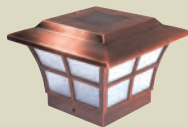

Prestige Solar Post Cap

4" x 4" MODELS

● *White #SL079W*

● *Copper #SL079C*

5" x 5" MODEL

● *White #SL085*

6" x 6" MODEL

● *Copper #SL086*

The Prestige Solar Post Cap is available in traditional White or a rich Copper finish in a range of sizes. The Prestige Series will accommodate both PVC and wood posts up to 6" square. Stylish and durable with performance you can depend on.

- High Performance solar lights – stays lit for up to 12 hours
- Lights up automatically every night / auto - off switch
- 2 High output LED's with our 4"x4" Prestige for brilliant white light
- 3 High output LED's with our 5"x5" and 6"x6" models
- 2 long life AA Ni-MH rechargeable batteries included
- Available in antique electroplated Copper and White PVC
- 4"x4" SL079C & SL079W will fit over an actual 4"x4" or 3.5"x3.5" post (3.5"x3.5" adaptor included)
- 6"x6" SL086 copper will fit over a nominal 6x6 wood post (actual opening 5-5/8"x5-5/8")
- 5"x5" SL085 PVC will fit over an actual 5"x5" or 4.75"x4.75" post (4.75"x4.75" adaptor included)
- 10 Lumens / 4500 - 5500 Kelvin

Patent N°: D580,581S