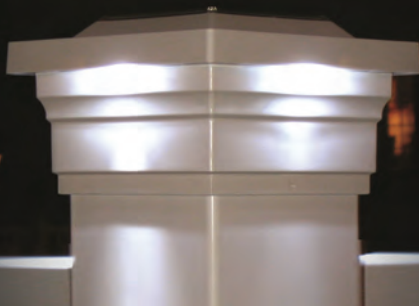

Majestic Solar Post Cap

Like our Classy series the Low Profile Majestic Solar Post Cap casts a brilliant white light down onto the walls of the post cap and surrounding area creating a unique ambience. It is available in White or Tan PVC and will fit a 5" square post. Our thorough quality control guarantees dependable performance every night.

5" x 5" MODELS

● White #SL075W

○ Tan #SL075T

- High Performance solar lights – stays lit for up to 12 hours
- Casts a brilliant white light downward onto the outside walls of the solar post cap and surrounding area
- Lights up automatically every night
- High output surface mount LED technology
- 3x brighter than standard LED's
- 2 long life Ni-MH AA rechargeable batteries included
- Available in White or Tan PVC
- Will fit over an actual 5"x5" post
- 15 Lumens / 4500 - 5500 Kelvin

Regal Solar Post Cap

An elegant design, the Regal has 4 surface mount LED lights that are strategically positioned so the light cascades down the outside walls of the cap and illuminates the surrounding area. Like any Classy Cap product the Regal is built to last. Available in Tan or White.

4" x 4" MODELS

● White #SL078W

○ Tan #SL078T

- High Performance solar lights – stays lit for up to 12 hours
- Casts a brilliant white light downward onto the outside walls of the solar post cap and surrounding area
- Lights up automatically every night
- High output surface mount LED technology
- 3x brighter than standard LED's
- 2 long life Ni-MH AA rechargeable batteries included
- Available in White or Tan PVC
- Will fit over an actual 4"x4" post
- Adaptor for a 3.5"x3.5" post sold separately – Model # PCA433 - White Model # PCA432 - Tan
- 15 Lumens / 4500 - 5500 Kelvin

Patent No: 6,581,335 B2 No: D460,570 S