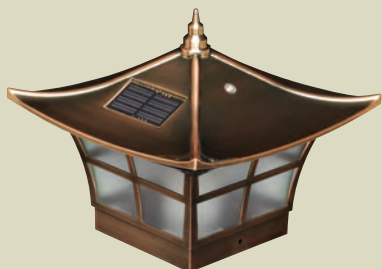

Ambience Solar Post Cap

4" x 4" MODEL