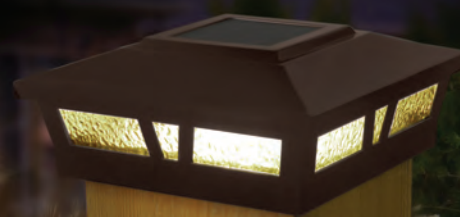

## Classy Solar Post Cap

Attractive traditional design our Classy Solar Post Cap is engineered to provide up to 12 hours of light automatically every night. Fabricated using 4 high output surface mount LED's that cast a bright white light downward onto the outside walls of the post cap and surrounding area, creating a unique ambience. Available in White or Tan PVC.

## Windsor Solar Post Cap

Similar to our original Classy Solar Post cap, the low profile 4x4 "Windsor" solar post cap includes 4 high output surface mount LED's that are hidden from view, as night falls this one of a kind patented design casts an array of light onto all four walls of the post cap and surrounding area. A truly exceptional style only from Classy Caps Mfg. Available in White PVC.

# Oxford Solar Post Cap

Similar in design to our low profile Cambridge solar post cap, the Oxford is manufactured from heavy duty, weather resistant cast aluminum with a durable powder coat satin finish that is available in Black, White or Brown. Featuring unique decorative glass lens and two surface mount LED's, the 6x6 Oxford Solar Post Cap will cast a warm natural light that will automatically light up at dusk creating a picturesque landscape for your fence, porch or deck. Another superior design by Classy Caps. Adaptor included to fit over 3 post sizes -an actual 6"x6", 5.5"x5.5" or 5"x5" post.

## 6" x 6" MODEL

*Satin White*  
#SLX772W

*Satin Black*  
#SLX772B

*Satin Brown*  
#SLX772C

- High Performance solar lights – stays lit for up to 12 hours
- Lights up automatically every night / auto- off switch
- 2 High output surface mount LED's for warm natural light
- Manufactured from durable cast aluminum
- Real decorative glass lens
- 1 Long life AA Ni- MH rechargeable battery included
- Will fit over an actual 6"x6", 5.5"x5.5" or 5"x5" post (adaptor included)
- Quick and easy Do It Yourself installation.
- 10 Lumens / 2700 - 3200 Kelvin