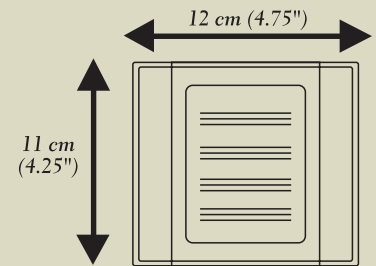

Solar Path Light

Stainless Steel #SL499

Add safety and beauty to your outdoor gardens and pathways. Powerful solar lights provide a brilliant white light over a large radius for up to 10 hours per night. Our solar path lights are made with durable weather resistant stainless steel. Energy efficient and super easy to install.

- High Performance solar path light – stays lit for up to 10 hours
- Lights up automatically every night / auto – off switch
- 2 High output LED's for brilliant white light
- 1 long life AAA Ni-MH rechargeable battery included
- Available in Stainless Steel
- 12 Lumens / 4500 - 5500 Kelvin