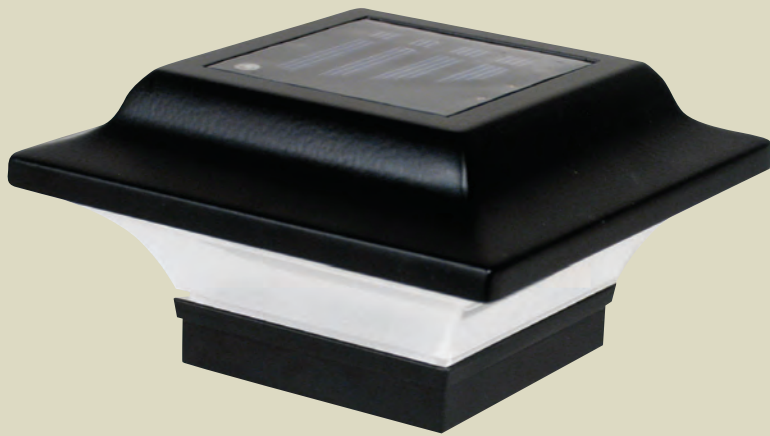

2.5" x 2.5" Imperial Solar Post Cap

The modern yet elegant 2.5"x2.5" Imperial Solar Post Cap offers a clean contemporary design that is unequalled in performance. It's rugged cast aluminum construction with durable powder coated finish means no future painting. Specifically designed for use with steel and aluminum posts. Will fit 3 post sizes – 2.5"x2.5", 2.25"x2.25" or 2"x2".

2.5" x 2.5" MODELS

● *Black #SL082B*

● *White #SL082W*

- Designed specifically for the steel and aluminum fence and rail industry
- High Performance solar lights – stays lit for up to 10 hours
- Lights up automatically every night / auto - off switch
- 2 high output LED's for brilliant white light
- 1 long life AA Ni-MH rechargeable battery included
- Available in Black or White powder coated finish
- Will fit over an actual 2.5"x2.5", 2.25"x2.25" or 2"x2" post (2.25"x2.25" and 2"x2" adaptor included)
- Adaptor for 3"x3" post is also available (sold separately) – Model # SL083B - Black / Model # SL083W - White
- 10 Lumens / 4500 - 5500 Kelvin

Patent N°: D624,227 S