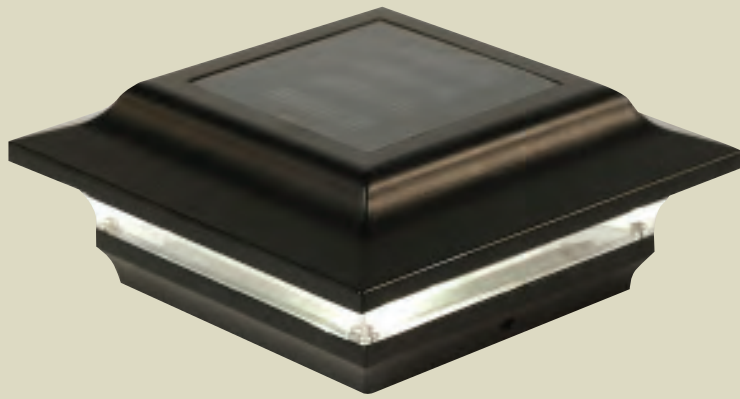

4" x 4" / 5" x 5" Imperial Solar Post Cap

4" x 4" MODELS

● *Black #SL211B*

● *White #SL211W*

● *Bronze #SL211R*

5" x 5" MODELS

● *Black #SL214B*

● *White #SL214W*

The modern yet elegant 4x4 / 5x5 Imperial Solar Post Cap offers a clean contemporary design that is unequalled in performance. It's rugged cast aluminum construction with durable powder coated finish means no future painting...Add a touch of "Class" to your outdoor setting.

- High Performance solar lights – stays lit for up to 10 hours
- Lights up automatically every night / auto - off switch
- High output surface mount LED technology for brilliant white light – 3x brighter than standard LED's
- 1 long life AA Ni-MH rechargeable battery included
- Available in Black, White or Bronze powder coated finish
- Model # SL211 will fit over an actual 4"x4" or 3.5"x 3.5" post (3.5"x3.5" adaptor included)
- Model # SL214W & SL214B will fit over an actual 5x5 post
- 10 Lumens / 4500 - 5500 Kelvin

Patent N°: D624,227 S

- ADAPTORS – Model #TRA45W (White), TRA45B (Black), TRA45R (Bronze) 4.5"x4.5" adaptor will replace all 4"x4" base models #SL211 to fit over an actual 4.5"x4.5" post (will fit most Trex decking applications) – sold separately