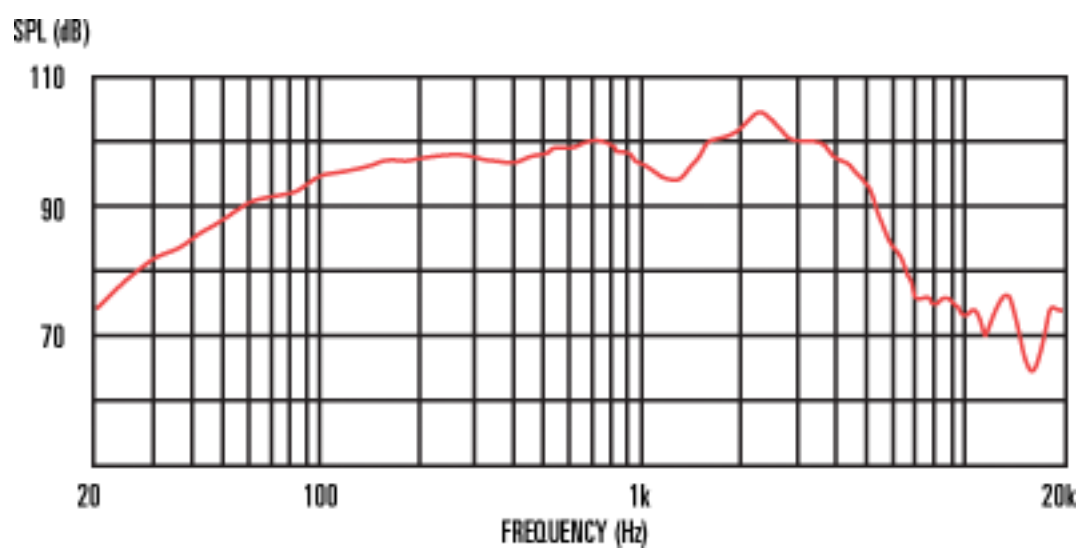

### Celestion Ruby

The Ruby is an alnico-magnet guitar speaker that's purpose-built to create vintage tones – and at 35-watts power handling, it's ideal for use with mid-powered amps and combos. Bringing the instantly familiar Celestion alnico vibe with its glorious, dampened attack; the Ruby oozes a richly musical vintage warmth, with mellow highs and a smooth, sophisticated midrange.

#### 8 Frequency Response

#### General Specifications

Nominal diameter	12", 305mm
Power rating	35W
Nominal impedance	8
Sensitivity	100dB
Chassis type	Pressed steel
Voice coil diameter	1.75", 44.5mm
Voice coil material	Round copper
Magnet type	Alnico
Frequency range	75-5000Hz
Resonance frequency, Fs	Fs: 75Hz
DC resistance, Re	6.7

#### Mounting Information

Cut-out diameter	11.1", 283mm
Diameter	12.2", 309mm
Magnet structure diameter	5.0", 128mm
Mounting slot dimensions	0.31", 7.9mm Ø
Mounting slot PCD	11.7", 297mm
Number of mounting slots	8
Overall depth	6.5", 165mm
Unit weight	9.3lb, 4.2kg