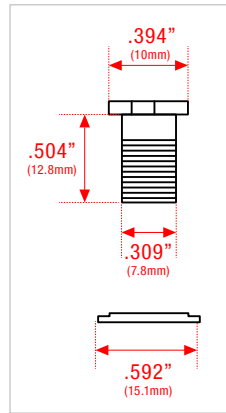

two pin standard

two pin locking

Approximate Weight
(may vary slightly depending on option)

Individual Machine Head
.066lbs
(30g)

Complete Set
(6 Machine Heads)
.393bs
(178.5g)

Approximate Weight
(may vary slightly depending on button option)

Individual Machine Head
.083lbs
(37.75g)

Complete Set
(6 Machine Heads)
.496lbs
(225g)