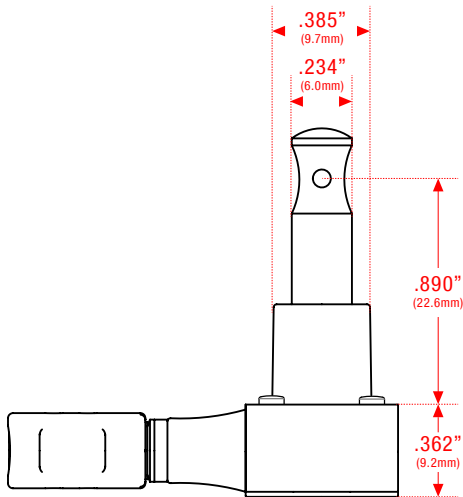

two pin standard

two pin locking

Approximate Weight
(may vary slightly depending on option)

Individual Machine Head
.066lbs
(30g)

Complete Set
(6 Machine Heads)
.393bs
(178.5g)

Approximate Weight
(may vary slightly depending on button option)

Individual Machine Head
.083lbs
(37.75g)

Complete Set
(6 Machine Heads)
.496lbs
(225g)