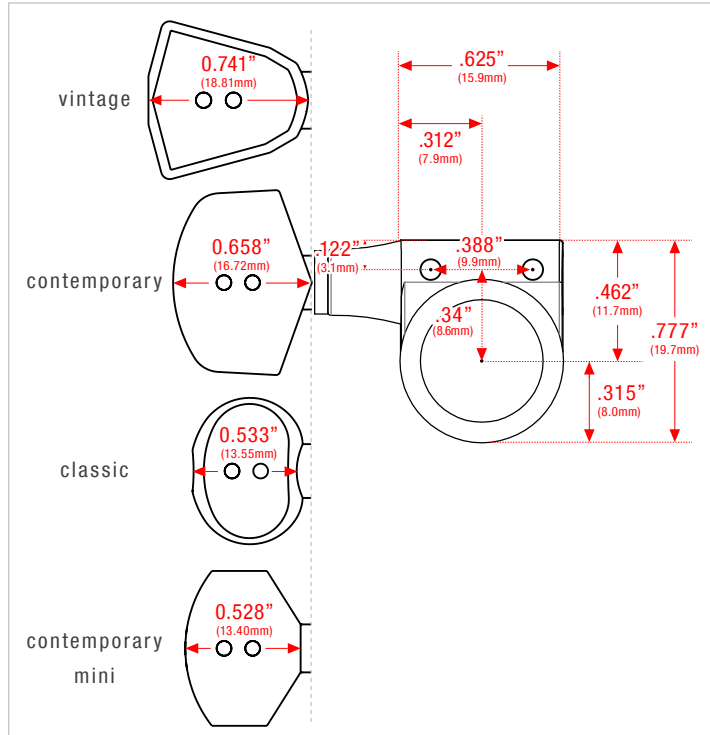

two pin standard

two pin locking

Approximate Weight
(may vary slightly depending on option)

Individual Machine Head
.066lbs
(30g)

Complete Set
(6 Machine Heads)
.393bs
(178.5g)

Approximate Weight
(may vary slightly depending on button option)

Individual Machine Head
.083lbs
(37.75g)

Complete Set
(6 Machine Heads)
.496lbs
(225g)