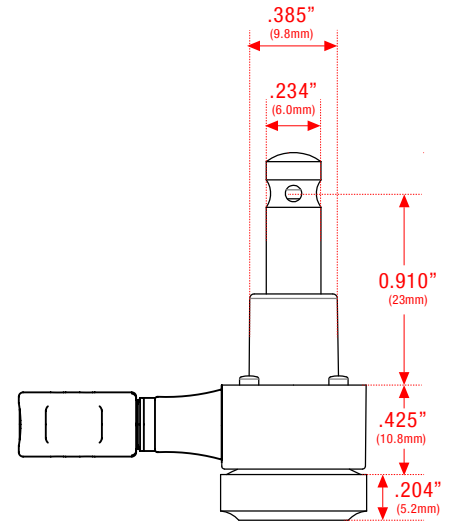

two pin standard

two pin locking

Approximate Weight
(may vary slightly depending on option)

Individual Machine Head
.066lbs
(30g)

Complete Set
(6 Machine Heads)
.393bs
(178.5g)

Approximate Weight
(may vary slightly depending on button option)

Individual Machine Head
.083lbs
(37.75g)

Complete Set
(6 Machine Heads)
.496lbs
(225g)