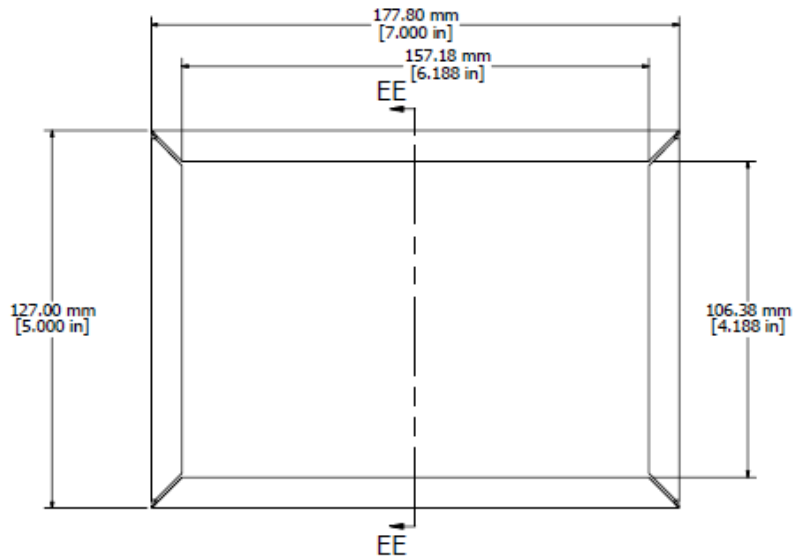

1431-12 OR 1431-12BK3 - VIEW FROM TOP (SOLD SEPERATELY)

1441-12 OR 1441-12BK3 - VIEW FROM TOP (SOLD SEPERATELY)

SECTION EE-EE

- CHASIS - 0.036" 20 GAUGE STEEL - ASA 61 GREY - 1441-12
- COVER - 0.038" 20 GAUGE STEEL - ASA 61 GREY - 1431-12
- CHASIS - 0.038" 20 GAUGE STEEL - BLACK - 1441-12BK3
- COVER - 0.038" 20 GAUGE STEEL - BLACK - 1431-12BK3