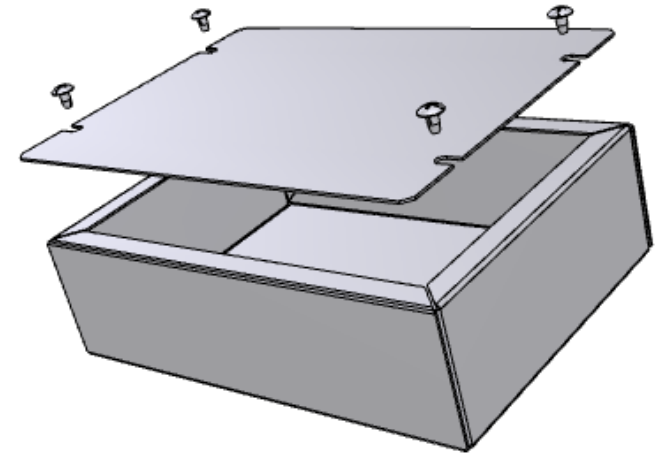

1431-12 OR 1431-12BK3 - VIEW FROM TOP (SOLD SEPERATELY)

1441-12 OR 1441-12BK3 - VIEW FROM TOP (SOLD SEPERATELY)

SECTION EE-EE

- CHASIS - 0.036" 20 GAUGE STEEL - ASA 61 GREY - 1441-12
- COVER - 0.038" 20 GAUGE STEEL - ASA 61 GREY - 1431-12
- CHASIS - 0.038" 20 GAUGE STEEL - BLACK - 1441-12BK3
- COVER - 0.038" 20 GAUGE STEEL - BLACK - 1431-12BK3