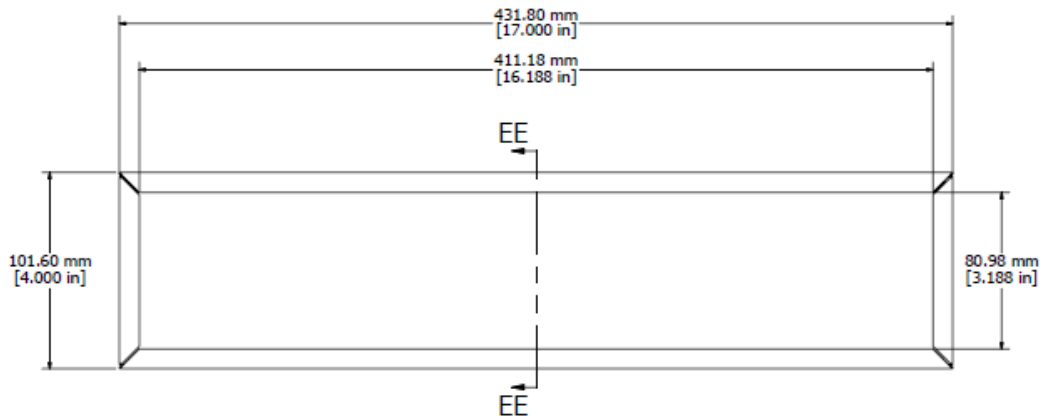

1431-20 OR 1431-20BK3 - VIEW FROM TOP (SOLD SEPERATELY)

1441-20 OR 1441-20BK3 - VIEW FROM TOP (SOLD SEPERATELY)

SECTION EE-EE

- CHASIS - 0.036" 20 GAUGE STEEL - ASA 61 GREY - 1441-20
- COVER - 0.036" 20 GAUGE STEEL - ASA 61 GREY - 1431-20
- CHASIS - 0.036" 20 GAUGE STEEL - BLACK - 1441-20BK3
- COVER - 0.036" 20 GAUGE STEEL - BLACK - 1431-20BK3