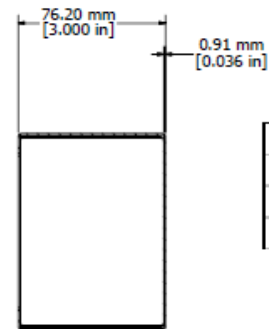

1431-20 OR 1431-20BK3 - VIEW FROM TOP (SOLD SEPERATELY)

1441-20 OR 1441-20BK3 - VIEW FROM TOP (SOLD SEPERATELY)

SECTION EE-EE

- CHASIS - 0.036" 20 GAUGE STEEL - ASA 61 GREY - 1441-20
- COVER - 0.036" 20 GAUGE STEEL - ASA 61 GREY - 1431-20
- CHASIS - 0.036" 20 GAUGE STEEL - BLACK - 1441-20BK3
- COVER - 0.036" 20 GAUGE STEEL - BLACK - 1431-20BK3