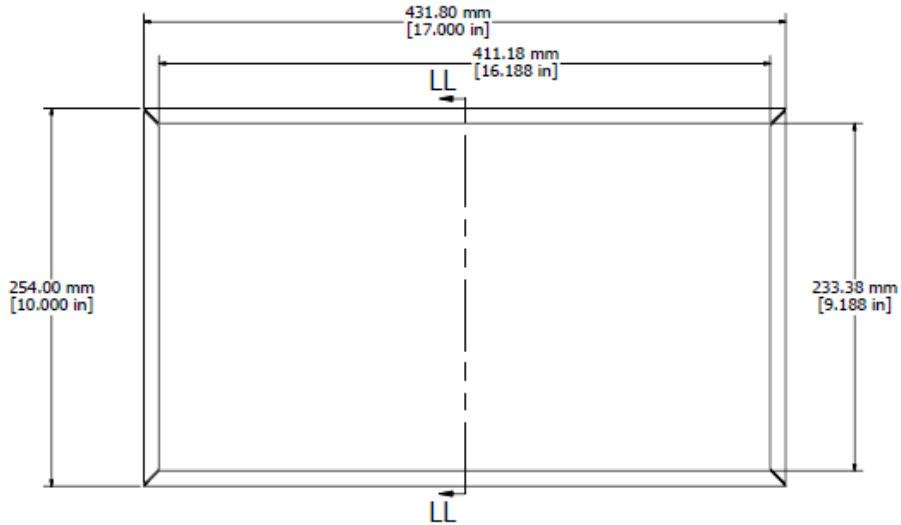

1431-30 OR 1431-30BK3 - VIEW FROM TOP (SOLD SEPERATELY)

1441-32 OR 1441-32BK3 - VIEW FROM TOP (SOLD SEPERATELY)

SECTION LL-LL

- CHASIS - 0.036" 20 GAUGE STEEL - ASA 61 GREY - 1441-32
- COVER - 0.036" 20 GAUGE STEEL - ASA 61 GREY - 1431-30
- CHASIS - 0.036" 20 GAUGE STEEL - BLACK - 1441-32BK3
- COVER - 0.036" 20 GAUGE STEEL - BLACK - 1431-30BK3
- SCREWS (6-32 x 1/4 SHEET METAL SCREWS) (SOLD SEPERATELY) - 1421J6