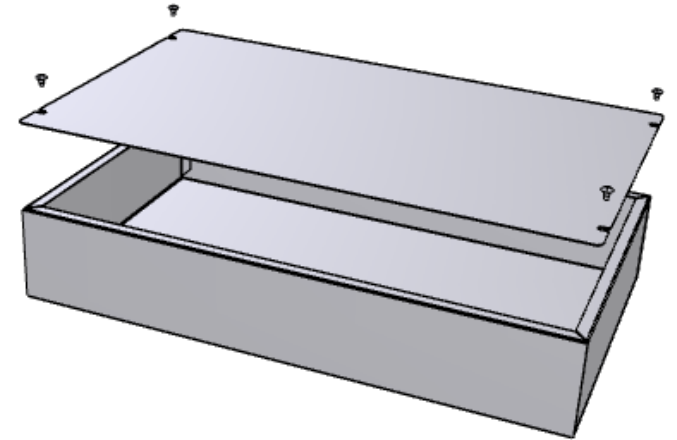

1431-30 OR 1431-30BK3 - VIEW FROM TOP (SOLD SEPERATELY)

1441-32 OR 1441-32BK3 - VIEW FROM TOP (SOLD SEPERATELY)

SECTION LL-LL

- CHASIS - 0.036" 20 GAUGE STEEL - ASA 61 GREY - 1441-32
- COVER - 0.036" 20 GAUGE STEEL - ASA 61 GREY - 1431-30
- CHASIS - 0.036" 20 GAUGE STEEL - BLACK - 1441-32BK3
- COVER - 0.036" 20 GAUGE STEEL - BLACK - 1431-30BK3
- SCREWS (6-32 x 1/4 SHEET METAL SCREWS) (SOLD SEPERATELY) - 1421J6