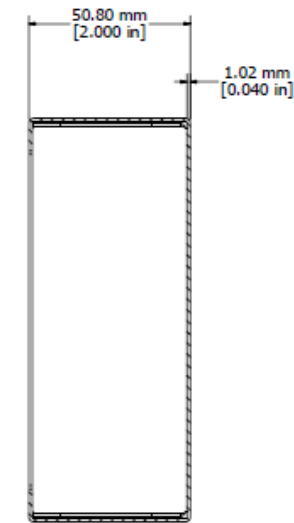

1434-12 - VIEW FROM TOP (SOLD SEPERATELY)

1444-12 - VIEW FROM TOP (SOLD SEPERATELY)

SECTION KK-KK

MATERIAL - 0.040" UNPAINTED ALUMINUM - ALL PARTS SOLD SEPERATELY
- CHASIS - 1444-12
- COVER - 1434-12
- 6 SCREWS (6-32 x 1/4 SHEET METAL SCREWS) - 1421J6