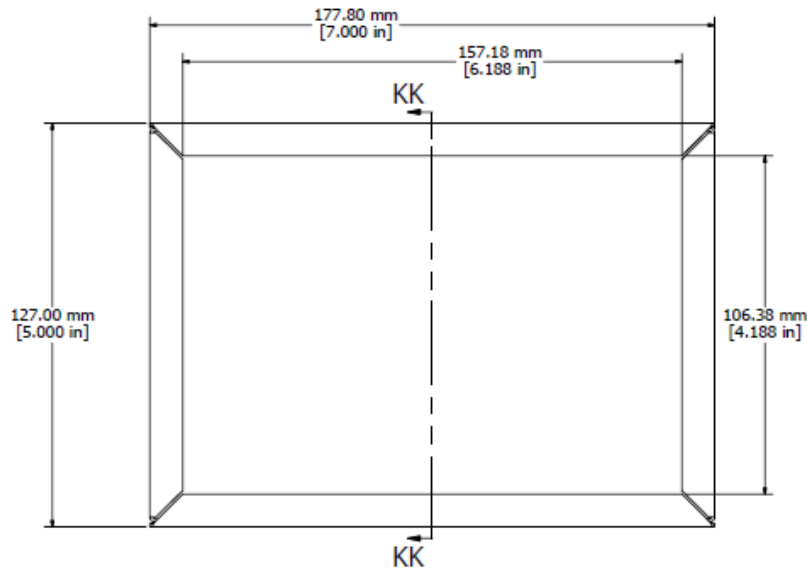

1434-12 - VIEW FROM TOP (SOLD SEPERATELY)

1444-12 - VIEW FROM TOP (SOLD SEPERATELY)

SECTION KK-KK

MATERIAL - 0.040" UNPAINTED ALUMINUM - ALL PARTS SOLD SEPERATELY
- CHASIS - 1444-12
- COVER - 1434-12
- 6 SCREWS (6-32 x 1/4 SHEET METAL SCREWS) - 1421J6