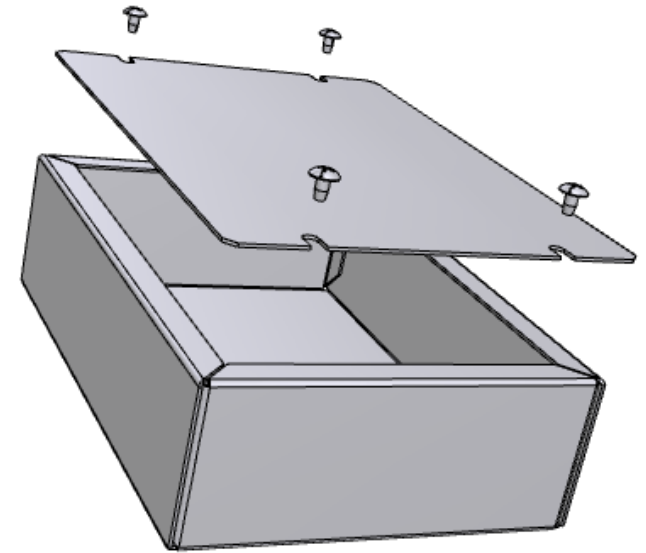

1434-12 - VIEW FROM TOP (SOLD SEPERATELY)

1444-12 - VIEW FROM TOP (SOLD SEPERATELY)

SECTION KK-KK

MATERIAL - 0.040" UNPAINTED ALUMINUM - ALL PARTS SOLD SEPERATELY
- CHASIS - 1444-12
- COVER - 1434-12
- 6 SCREWS (6-32 x 1/4 SHEET METAL SCREWS) - 1421J6