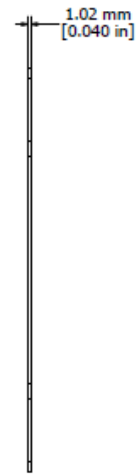

1434-12 - VIEW FROM TOP (SOLD SEPERATELY)

1444-12 - VIEW FROM TOP (SOLD SEPERATELY)

SECTION KK-KK

MATERIAL - 0.040" UNPAINTED ALUMINUM - ALL PARTS SOLD SEPERATELY
- CHASIS - 1444-12
- COVER - 1434-12
- 6 SCREWS (6-32 x 1/4 SHEET METAL SCREWS) - 1421J6