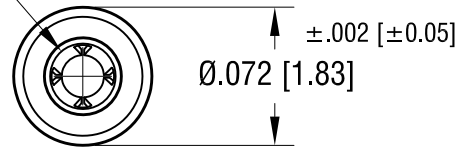

ACTUAL SIZE

4-FINGER CLOSED
ENTRY CONTACT FOR
.015 [0.38] - .025 [0.63]
DIAMETER PIN.

NOTES:

1. BODY: MAT'L - BRASS
SPRING CONTACT: MAT'L - BERYLLIUM COPPER
2. MOUNTING HOLE DIA.: .057 [1.45]