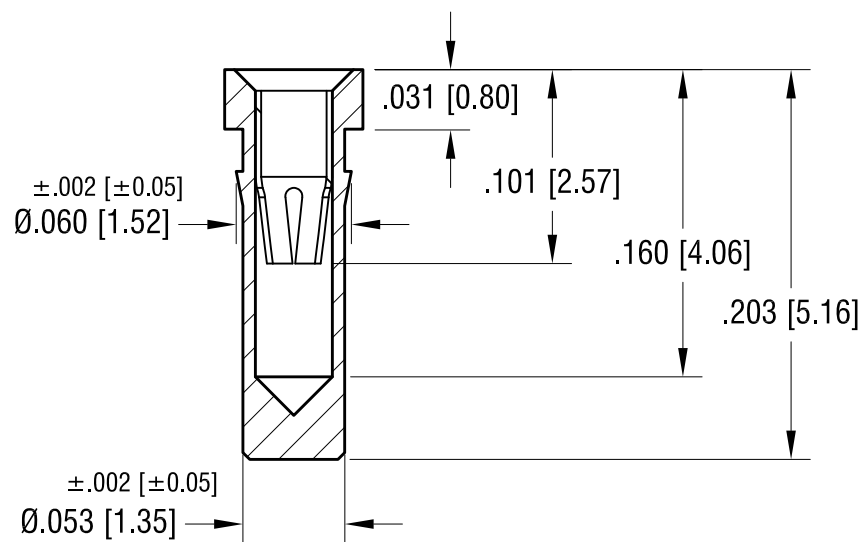

ACTUAL SIZE

4-FINGER CLOSED
ENTRY CONTACT FOR
.015 [0.38] - .025 [0.63]
DIAMETER PIN.

NOTES:

1. BODY: MAT'L - BRASS
SPRING CONTACT: MAT'L - BERYLLIUM COPPER
2. MOUNTING HOLE DIA.: .057 [1.45]