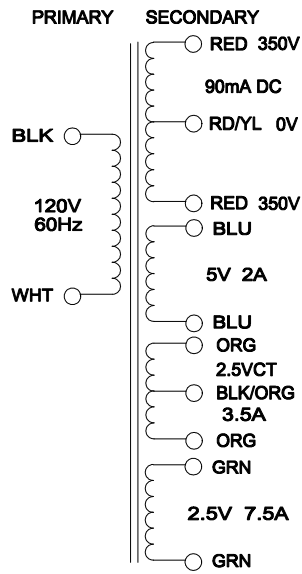

EDBH300893

NOTE: ALL LEADS 12.0" OUT MIN.
DIMENSIONS TOLERANCE: ±0.063

**HAMMOND
ELECTRONICS**

52 RANKIN PLACE,
WATERLOO, ONTARIO, N2L 3Z5.
PHONE (519) 886-6181
FAX # (519) 886-9540

TITLE **ANTIQUE ELECTRONICS - PT143
H300893**