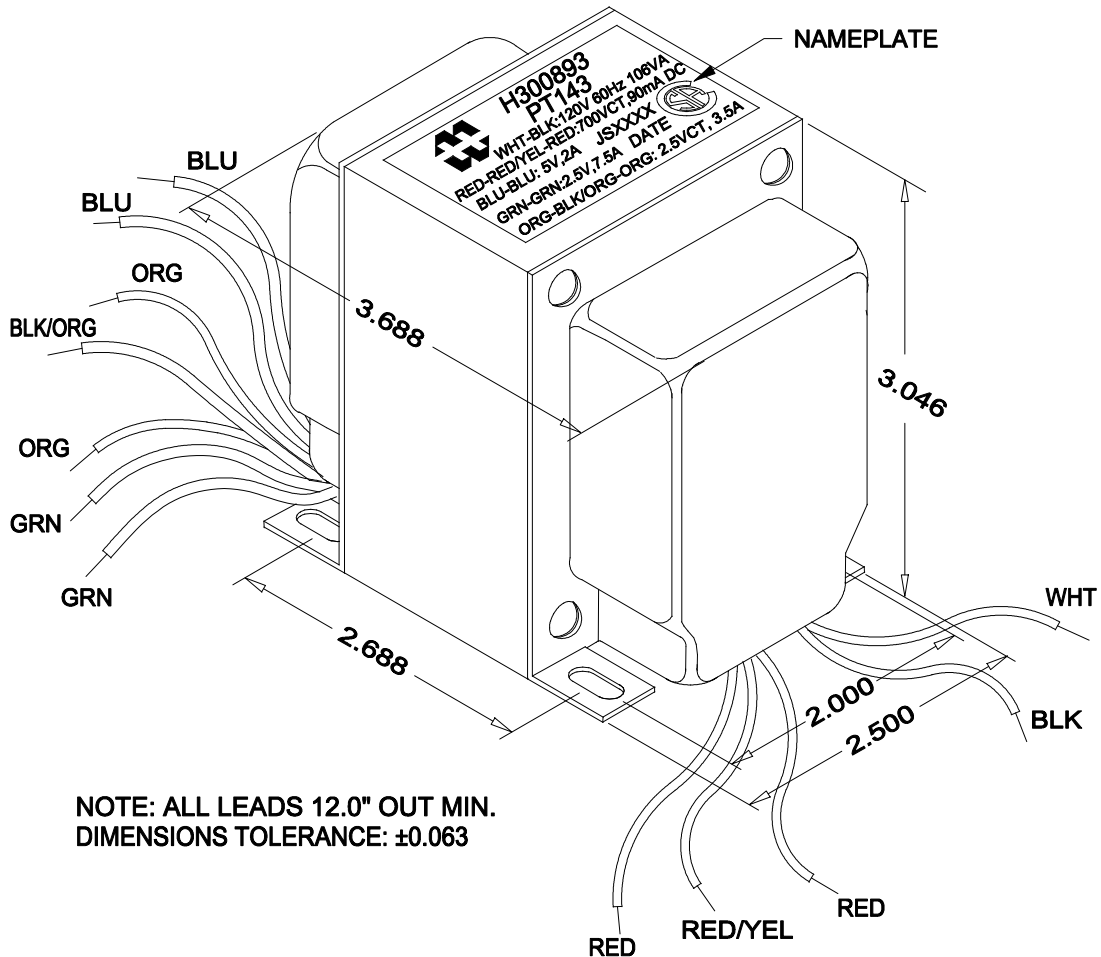

EDBH300893

NOTE: ALL LEADS 12.0" OUT MIN.
DIMENSIONS TOLERANCE: ±0.063

**HAMMOND
ELECTRONICS**

52 RANKIN PLACE,
WATERLOO, ONTARIO, N2L 3Z5.
PHONE (519) 886-6181
FAX # (519) 886-9540

TITLE **ANTIQUE ELECTRONICS - PT143
H300893**