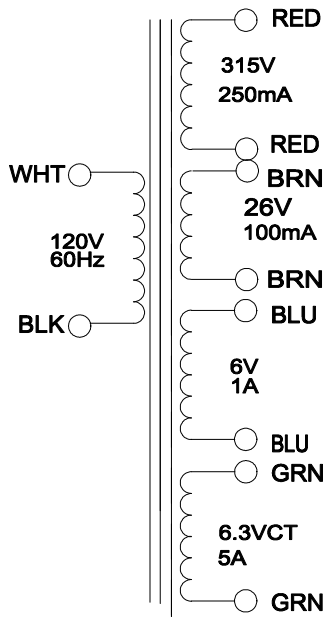

290DHX

NOTE: ALL LEADS 9.0" OUT MIN.

NOTE: ALL LEADS 9" OUT MIN., STRIPPED .5"

PRIMARY SECONDARY

DIMENSIONS:

A	3.750" ±0.063
B	3.450" ±0.125
C	3.150" ±0.063
D	3.250" ±0.063
E	3.000" ±0.063
F	2.370" ±0.063

ELECTRICAL DATA:

Turns ratio:	1 : 2.856 (RED - RED)	
Exciting Current	@ 120V, 60Hz, WHT - BLK = 200mA	Max.
DCR	@ 20C, WHT - BLK = 2.778 Ω	±20%
	@ 20C, RED - RED = 142.4 Ω	±20%
	@ 20C, BLU - BLU = 0.071 Ω	±20%
	@ 20C, GRN - GRN = 0.058 Ω	±20%
Pri. Voltage	120V 50Hz	
Sec. Voltage (RMS)	315V @ 250mA , 26V @ 100mA, 6V @ 1A / 6.3V @ 5A	
No Load Voltage	326.5V/ 29.18V / 6.81V/7.09V	

52 RANKIN PLACE,
WATERLOO, ONTARIO, N2L 3Z5.
PHONE (519) 886-6181
FAX # (519) 886-9540

TITLE		290DHX	
		DR BY	D.Hutt
		DATE	07/07/19
NO	DATE	REVISION	DIM IN(X)MM()

290DHX