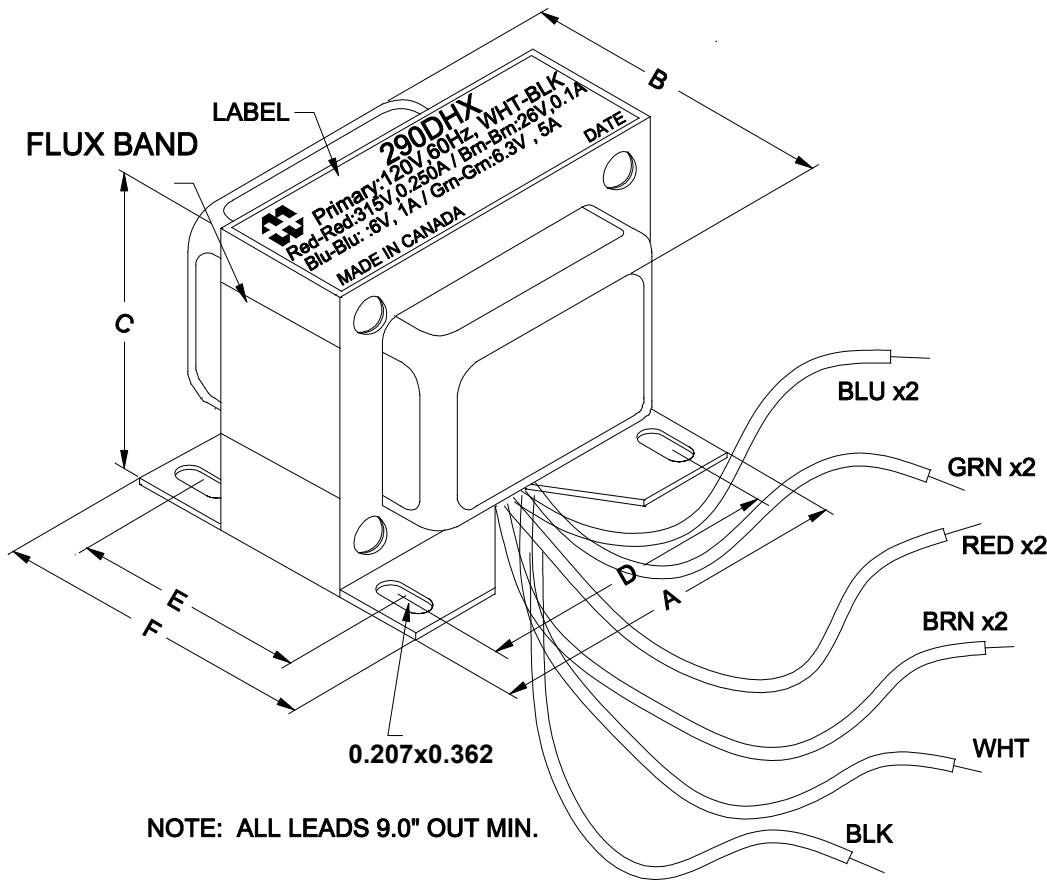

290DHX

NOTE: ALL LEADS 9.0" OUT MIN.

NOTE: ALL LEADS 9" OUT MIN., STRIPPED .5"

PRIMARY SECONDARY

DIMENSIONS:

A	3.750" ±0.063
B	3.450" ±0.125
C	3.150" ±0.063
D	3.250" ±0.063
E	3.000" ±0.063
F	2.370" ±0.063

ELECTRICAL DATA:

Turns ratio:	1 : 2.856 (RED - RED)	
Exciting Current	@ 120V, 60Hz, WHT - BLK = 200mA	Max.
DCR	@ 20C, WHT - BLK = 2.778 Ω	±20%
	@ 20C, RED - RED = 142.4 Ω	±20%
	@ 20C, BLU - BLU = 0.071 Ω	±20%
	@ 20C, GRN - GRN = 0.058 Ω	±20%
Pri. Voltage	120V 50Hz	
Sec. Voltage (RMS)	315V @ 250mA , 26V @ 100mA, 6V @ 1A / 6.3V @ 5A	
No Load Voltage	326.5V/ 29.18V / 6.81V/7.09V	

52 RANKIN PLACE,
WATERLOO, ONTARIO, N2L 3Z5.
PHONE (519) 886-6181
FAX # (519) 886-9540

TITLE		290DHX	
		DR BY	D.Hutt
		DATE	07/07/19
NO	DATE	REVISION	DIM IN(X)MM()

290DHX