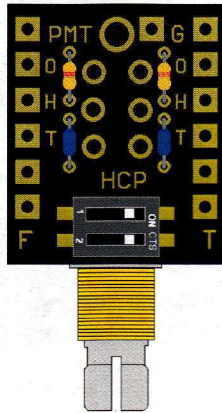

# HCP Control

## Humbucker Control Pot w/ Coil Filter Modes

Made in USA - Patent Pending

### HCP Humbucker Control Pot Operation

#### Coil Filter Modes

Tap/Filter switches set to Filter (F)

- Coil Full Range
- Coil Filtered