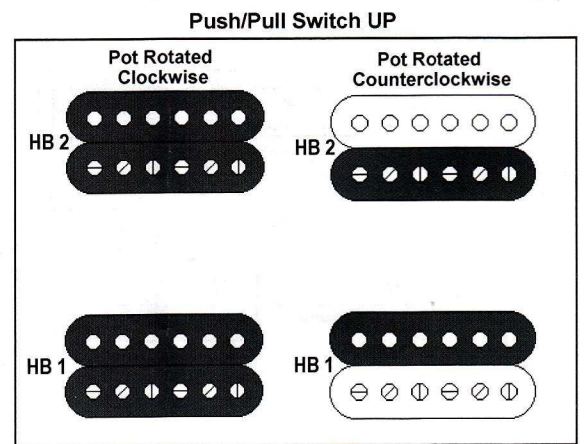

## Humbucker Control Pot w/ Coil Filter Modes

Made in USA - Patent Pending

### HCP Humbucker Control Pot Operation

#### Coil Tap Modes

Tap/Filter switches set to Tap (T)

- Coil ON
- Coil OFF