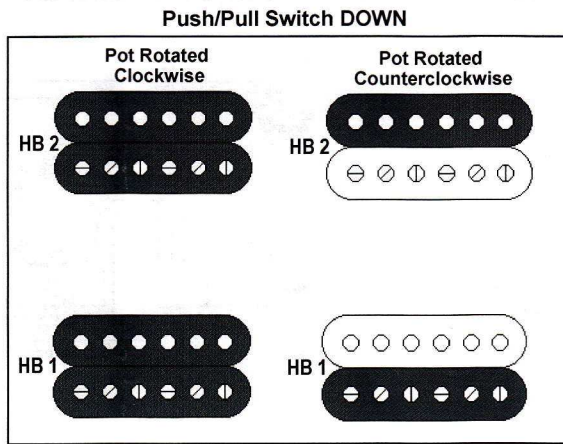

## Humbucker Control Pot w/ Coil Filter Modes

Made in USA - Patent Pending

### HCP Humbucker Control Pot Operation

#### Coil Tap Modes

Tap/Filter switches set to Tap (T)

- Coil ON
- Coil OFF