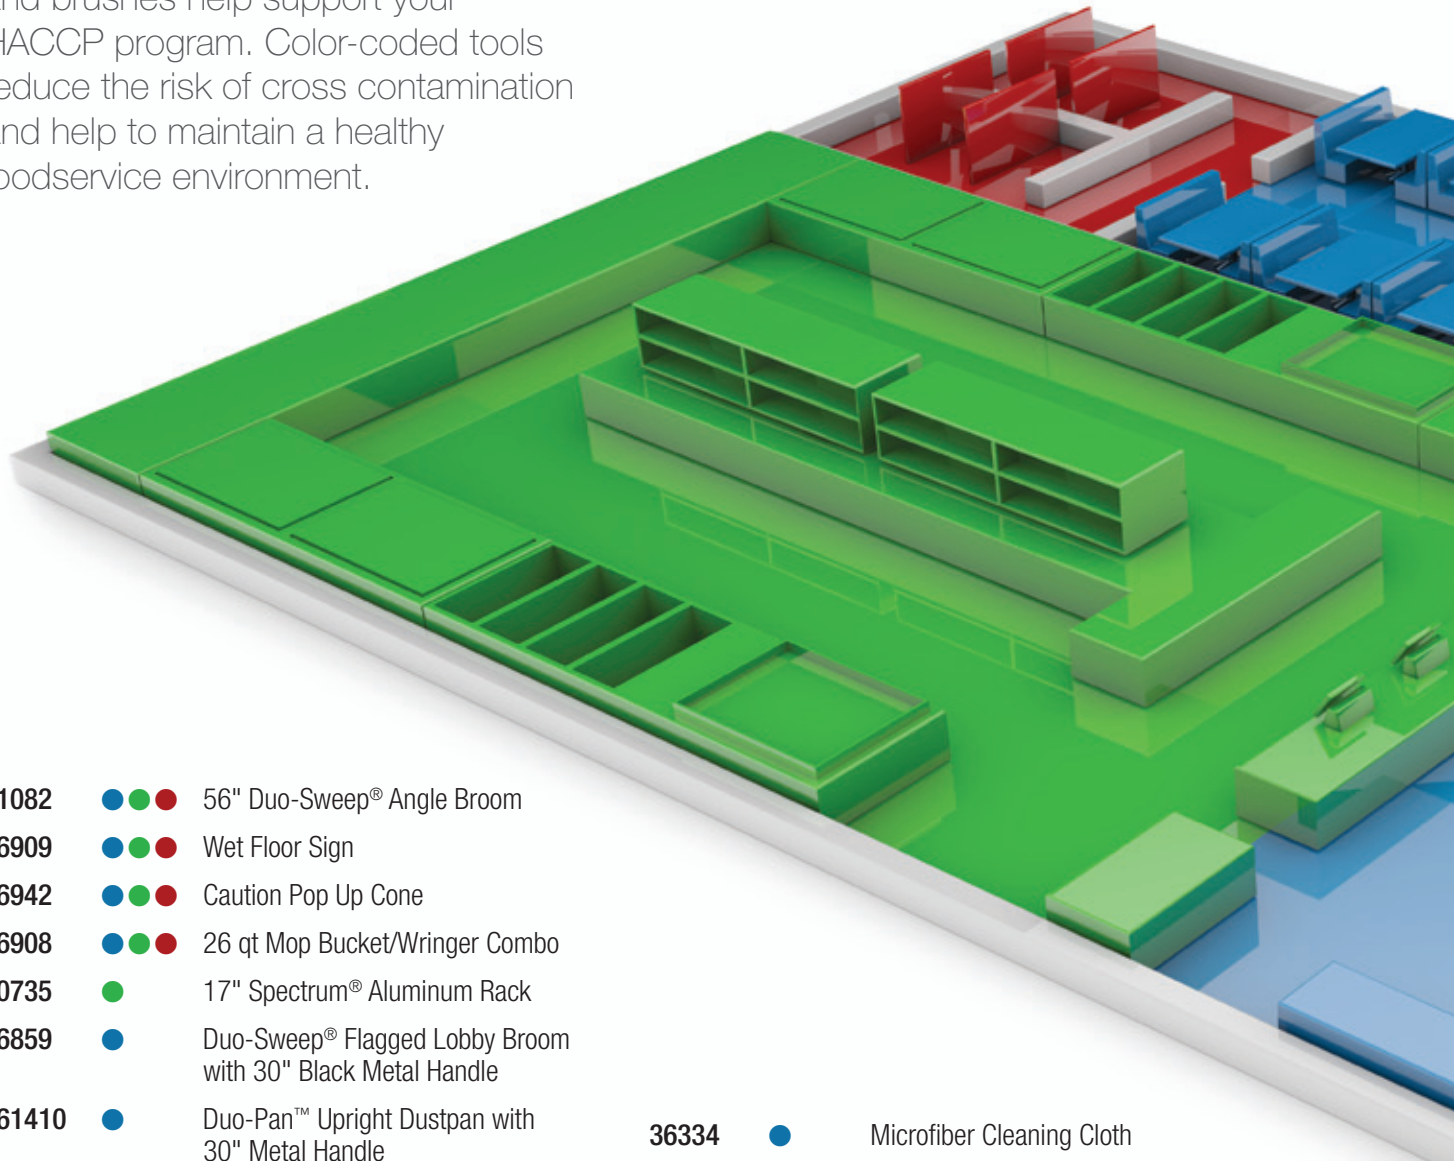

QSR

Sanitation

Guide

QSR SANITATION GUIDE

Carlisle's color-coded cleaning tools and brushes help support your HACCP program. Color-coded tools reduce the risk of cross contamination and help to maintain a healthy foodservice environment.

- | | | | | |
|----------------|-------|--|---------------|--------------------------------------|
| 41082 | ● ● ● | 56" Duo-Sweep® Angle Broom | | |
| 36909 | ● ● ● | Wet Floor Sign | | |
| 36942 | ● ● ● | Caution Pop Up Cone | | |
| 36908 | ● ● ● | 26 qt Mop Bucket/Wringer Combo | | |
| 40735 | ● | 17" Spectrum® Aluminum Rack | | |
| 36859 | ● | Duo-Sweep® Flagged Lobby Broom with 30" Black Metal Handle | | |
| 361410 | ● | Duo-Pan™ Upright Dustpan with 30" Metal Handle | 36334 | ● Microfiber Cleaning Cloth |
| 369448B | ● | Medium Looped-End Mop | 11832 | ● 6 qt Suds-Pail® |
| 369320 | ● | Rough Surface Looped-End Mop | 11829 | ● 6 qt Steri-Pail® |
| 41664 | ● ● ● | 60" Sparta® Spectrum® Quik-Release™ Fiberglass Mop Handle | 41567 | ● ● 18" Spectrum® Plastic Squeegee |
| 3633 | ● | Twisted-In-Wire Bowl Brush | 40146 | ● 3" Floor Drain Brush |
| 40541 | ● | 8" Sparta® Spectrum® General Clean Up Brush | 40236 | ● 36" Plastic Drain Brush Handle |
| 40024 | ● | 6" Sparta® Spectrum® Hand Scrub Brush | 342928 | ● 28 qt Office Wastebasket |
| 40225 | ● ● ● | 60" Sparta® Spectrum® Threaded Fiberglass Handle | 342941 | ● 41 qt Office Wastebasket |
| 40422 | ● ● ● | 12" Sparta® Dual Surface Floor Scrub with Side Bristles | 342023 | ● ● 23 gal TrimLine™ Waste Container |
| | | | 341032 | ● 32 gal Bronco™ Waste Container |
| | | | 341033 | ● 32 gal Bronco™ Waste Container Lid |
| | | | 36911 | ● Carlisle Dolly |

- Front of House
- Back of House
- Restrooms

SUGGESTED PRODUCTS AND AREAS OF USAGE

● Front of House
 ● Back of House
 ● Restrooms

41082 – ●●●
56" Duo-Sweep® Angle Broom

36909 – ●●● Wet Floor Sign
36942 – ●●● Caution Pop Up Cone