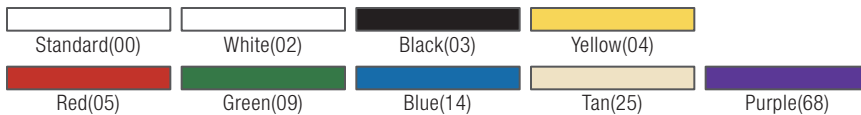

Pointed End

- Comfortable hourglass shape and pointed bristle design for reaching into corners and tight areas
- 45494 color-coded is made with FDA compliant block and bristles

Iron-Style

- Iron style grip is ergonomically designed for comfort
- 40024 made with polyester bristles for mold and mildew resistance
- 36289 made with polypropylene bristles
- Color-coded products are made with FDA compliant block and bristles

Handled

- Small, multi-purpose scrub brush
- Color-coded products are made with FDA compliant block and bristles

Upholstery Spot Brushes

- Designed to effectively work powder/ solution into stained carpet