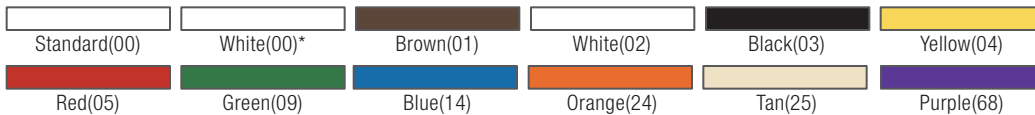

Recycled Angle Broom

- Contains 80% recycled flagged PET bristles and 60% recycled polypropylene copolymer shroud for increased stability
- Includes 48" durable vinyl coated metal handle with swivel hanging cap for storage