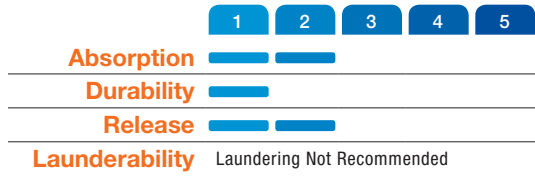

4 Ply Cotton Cut-End

- Economical choice for general mopping
- Brick packed

8 Ply Cotton Cut-End

- Abrasion-resistant, long lasting 8 ply cotton
- Best for general purpose cleaning

Recommended handles sold on page 240

Standard(00)

Prod No	Description	Handle	Color	Pack
4 Ply Cotton (Narrow Band)				
369816B	#16 Small Cut-End Mop	Quick Release/Quick Change	00	12 ea
369820B	#20 Medium Cut-End Mop	Quick Release/Quick Change	00	12 ea
369824B	#24 Large Cut-End Mop	Quick Release/Quick Change	00	12 ea
369832	#32 X-Large Cut-End Mop	Quick Release/Quick Change	00	12 ea
4 Ply Cotton (Wide Band)				
369811B	#16 Small Cut-End Mop	Jaw Style	00	12 ea
369814B	#20 Medium Cut-End Mop	Jaw Style	00	12 ea
369817B	#24 Large Cut-End Mop	Jaw Style	00	12 ea
369819B	#32 X-Large Cut-End Mop	Jaw Style	00	12 ea
8-Ply Cotton (Narrow Band)				
369724	#24 Select Cut-End Mop	Quick Release/Quick Change	00	12 ea
369732	#32 Select Cut-End Mop	Quick Release/Quick Change	00	12 ea