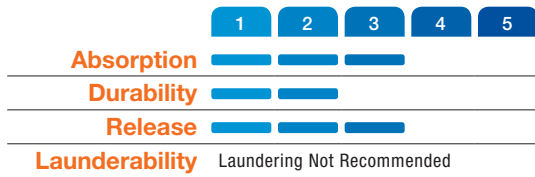

4 Ply Cotton Cut-End

- Economical choice for general mopping
- Brick packed

8 Ply Cotton Cut-End

- Abrasion-resistant, long lasting 8 ply cotton
- Best for general purpose cleaning

Recommended handles sold on page 240

Standard(00)

Prod No	Description	Handle	Color	Pack
4 Ply Cotton (Narrow Band)				
369816B	#16 Small Cut-End Mop	Quick Release/Quick Change	00	12 ea
369820B	#20 Medium Cut-End Mop	Quick Release/Quick Change	00	12 ea
369824B	#24 Large Cut-End Mop	Quick Release/Quick Change	00	12 ea
369832	#32 X-Large Cut-End Mop	Quick Release/Quick Change	00	12 ea
4 Ply Cotton (Wide Band)				
369811B	#16 Small Cut-End Mop	Jaw Style	00	12 ea
369814B	#20 Medium Cut-End Mop	Jaw Style	00	12 ea
369817B	#24 Large Cut-End Mop	Jaw Style	00	12 ea
369819B	#32 X-Large Cut-End Mop	Jaw Style	00	12 ea
8-Ply Cotton (Narrow Band)				
369724	#24 Select Cut-End Mop	Quick Release/Quick Change	00	12 ea
369732	#32 Select Cut-End Mop	Quick Release/Quick Change	00	12 ea