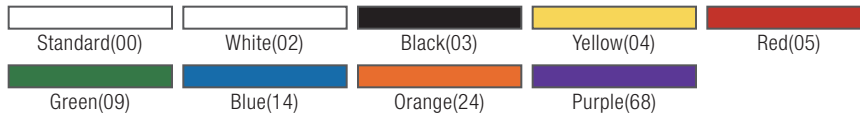

CUT END MOPS

4 Ply Rayon Cut End

- Easy to change mop heads lie flat for more efficient mopping

MOP HANDLES

- Mop handles available in a variety of styles including Jaw Style, Quick-Release, and Quick Change
- Visit carlislefsp.com for a complete listing of product features

Prod No	Description	Handle	Color	Pack
4-Ply Rayon (Narrow Band)				
369066B	#16 Small Cut-End Mop	Quick Release/Quick Change	00	12 ea
369070B	#20 Medium Cut-End Mop	Quick Release/Quick Change	00	12 ea
369074B	#24 Large Cut-End Mop	Quick Release/Quick Change	00	12 ea
369082	#32 X-Large Cut-End Mop	Quick Release/Quick Change	00	12 ea
Prod No	Description	Dia	Color	Pack
Jaw Style Mop Handles				
369475	60" Fiberglass Mop Handle	1"	00, 02, 03, 04, 05, 09, 24, 68	12 ea
36970	60" Vinyl Coated Metal Mop Handle	.94"	00	12 ea
Color-Coded Quik-Release Mop Handle				
41664	60" Fiberglass Mop Handle	1"	02, 04, 05, 09, 14, 24, 68	12 ea
Quik-Release Handle				
369595	Quik-Release Powder-Coated Metal Handle	—	00	12 ea
Quick Change Handles – Wood				
369365	60" Wood Mop Handle with Plastic Head	1.13"	00	12 ea
40340	63" Wood Mop Handle with Metal Head	1.13"	00	12 ea
Quick Change Handle – Fiberglass				
369375	60" Fiberglass Mop Handle with Plastic Head	1"	00	12 ea
Quick Change Handle – Vinyl Coated Metal				
36968	60" Handle with Plastic Head	1"	00	12 ea