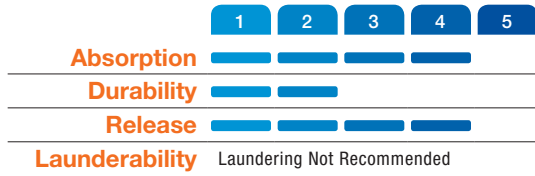

CUT END MOPS

4 Ply Rayon Cut End

- Easy to change mop heads lie flat for more efficient mopping

MOP HANDLES

- Mop handles available in a variety of styles including Jaw Style, Quick-Release, and Quick Change
- Visit carlislefsp.com for a complete listing of product features

Prod No	Description	Handle	Color	Pack
4-Ply Rayon (Narrow Band)				
369066B	#16 Small Cut-End Mop	Quick Release/Quick Change	00	12 ea
369070B	#20 Medium Cut-End Mop	Quick Release/Quick Change	00	12 ea
369074B	#24 Large Cut-End Mop	Quick Release/Quick Change	00	12 ea
369082	#32 X-Large Cut-End Mop	Quick Release/Quick Change	00	12 ea
Prod No	Description	Dia	Color	Pack
Jaw Style Mop Handles				
369475	60" Fiberglass Mop Handle	1"	00, 02, 03, 04, 05, 09, 24, 68	12 ea
36970	60" Vinyl Coated Metal Mop Handle	.94"	00	12 ea
Color-Coded Quik-Release Mop Handle				
41664	60" Fiberglass Mop Handle	1"	02, 04, 05, 09, 14, 24, 68	12 ea
Quik-Release Handle				
369595	Quik-Release Powder-Coated Metal Handle	—	00	12 ea
Quick Change Handles – Wood				
369365	60" Wood Mop Handle with Plastic Head	1.13"	00	12 ea
40340	63" Wood Mop Handle with Metal Head	1.13"	00	12 ea
Quick Change Handle – Fiberglass				
369375	60" Fiberglass Mop Handle with Plastic Head	1"	00	12 ea
Quick Change Handle – Vinyl Coated Metal				
36968	60" Handle with Plastic Head	1"	00	12 ea