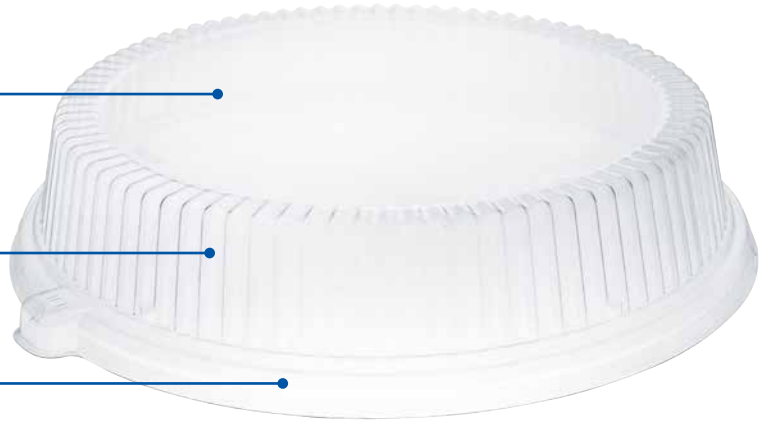

### Clear or translucent lids and covers

Minimizes food contamination while increasing visual appeal

### Side ribbing

Provides strength to prevent crushing

### Secure seal

Helps protect and preserve food freshness

Item	Description	Sleeve	Case Pack	Case Cube (ft <sup>3</sup> )	Case Weight (lbs)	Use With
<b>Clear Dome Lids for Quiet Classic® Laminated Foam Dinnerware</b>						
CL5BW	Dome Lid	125	1000	2.5	6.9	35BWWQ, 35BWHQ, 35BWBQ, 5BWWQ, 5BWHQ, 5BWBQ
CL12BW	Dome Lid	125	1000	4.4	11.6	12BWWQ, 12BWWQR, 12BWHQR, 12BWBQ, 12BWBQR, 6PWQ, 6PWQR, 6PHQR, 6PBQ, 6PBQR
CL6P	High Dome Lid	125	500	2.9	9.8	12BWWQ, 12BWWQR, 12BWHQR, 12BWBQ, 12BWBQR, 6PWQ, 6PWQR, 6PHQR, 6PBQ, 6PBQR
CL9P	Dome Lid	125	500	5.8	15.8	9PWQ, 9PWQR, 9PHQR, 9PBQ, 9PBQR, 9CPWQ, 9CPWQR, 9CPHQR, 9CPBQ, 9CPBQR
CL10P	Dome Lid	125	500	7.4	25.6	10PWQ, 10PWQR, 10PHQR, 10PBQ, 10PBQR, 10CPWQ, 10CPWQR, 10CPHQR, 10CPBQ, 10CPBQR
CL9PR	Dome Lid	125	500	6.4	15.2	9PRWQR, 9PRHQR, 9PRBQR
CL11PR	Dome Lid	125	500	4.5	22.3	11PRWQRS, 11PRHQRS, 11PRBQRS
CL8CD	Dome Lid	125	1000	5.0	14.6	8CDHQR, 8CDBQR
<b>Translucent Dome Covers for Quiet Classic® Laminated Foam Dinnerware</b>						
9CRTF	Dome Cover	125	500	2.5	25.8	9PWQ, 9PWQR, 9PHQR, 9PBQ, 9PBQR, 9CPWQ, 9CPWQR, 9CPHQR, 9CPBQ, 9CPBQR