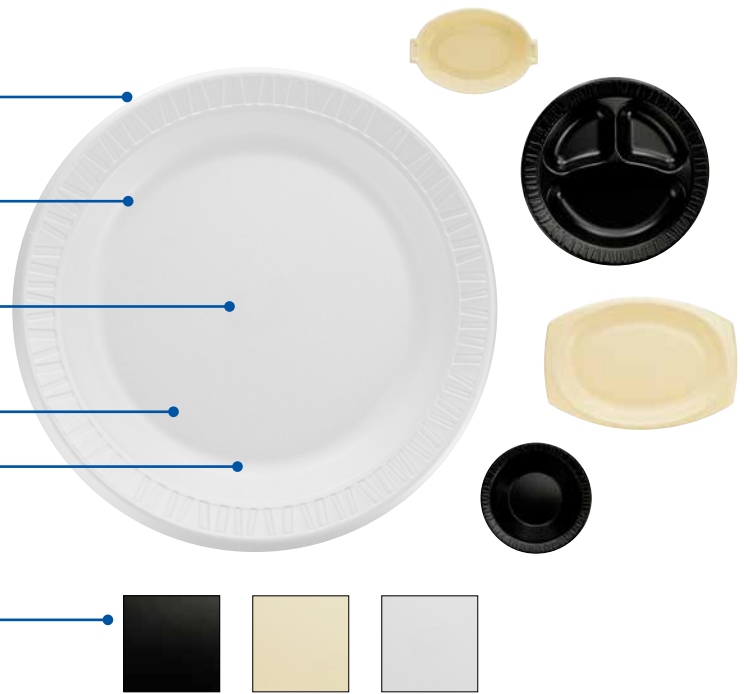

### Strong and sturdy design

Helps support heavy foods

### Deep shoulders on plate

Helps keep food and sauces on the plate

### Available in black, honey®, or white

Provides contrast for food, improving overall presentation

35BWWQ

5BWWQ

12BWWQ  
12BWWQR

6PWQ  
6PWQR

7PWQR

9PWQ  
9PWQR