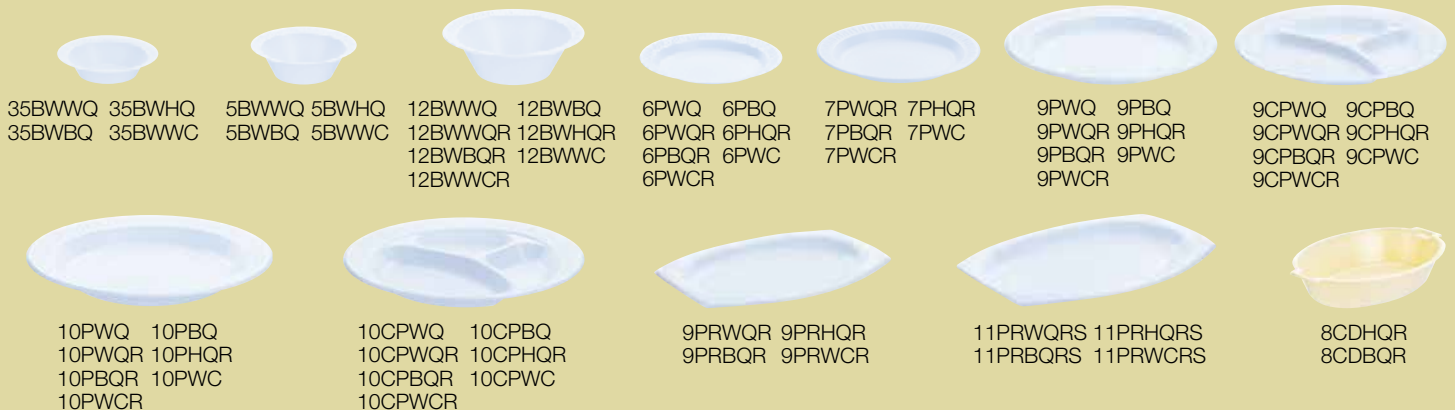

Laminated

Stock Number			Stock Number			Description	Packing Bag	Case	Case Cube	Case Wt.	Case Cube	Case Wt.
White	Standard Cube Honey	Black	White	Reduced Cube Honey	Black							
35BWWQ	35BWHQ	35BWBQ	—	—	—	3 1/2-4 oz. Bowl	125	1000	2.0/—	4.7/—	2.0/—	4.6/—
5BWWQ	5BWHQ	5BWBQ	—	—	—	5-6 oz. Bowl	125	1000	2.3/—	4.8/—	2.3/—	5.0/—
12BWWQ	—	12BWBQ	12BWWQR	12BWHQR	12BWBQR	10-12 oz. Bowl	125	1000	4.0/3.7	9.0/8.9	4.0/3.7	9.6/8.9
6PWQ	—	6PBQ	6PWQR	6PHQR	6PBQR	6" Plate	125	1000	2.9/2.6	7.7/7.6	2.9/2.6	7.7/7.6
—	—	—	7PWQR	7PHQR	7PBQR	7" Plate	125	1000	—/3.5	—/9.4	—/3.5	—/9.4
9PWQ	—	9PBQ	9PWQR	9PHQR	9PBQR	9" Plate	125	500	3.5/3.2	9.4/9.4	3.5/3.2	9.7/9.4
9CPWQ	—	9CPBQ	9CPWQR	9CPHQR	9CPBQR	9" Compartmented Plate	125	500	3.5/3.2	9.7/9.6	3.5/3.2	9.7/9.6
10PWQ	—	10PBQ	10PWQR	10PHQR	10PBQR	10 1/4" Plate	125	500	4.6/4.3	12.3/12.2	4.6/4.3	12.6/12.2
10CPWQ	—	10CPBQ	10CPWQR	10CPHQR	10CPBQR	10 1/4" Compartmented Plate	125	500	5.0/4.7	12.7/12.6	5.0/4.7	12.7/12.6
—	—	—	9PRWQR	9PRHQR	9PRBQR	9" Platter	125	500	—/2.6	—/7.6	—/2.6	—/7.6
—	—	—	11PRWQRS	11PRHQRS	11PRBQRS	11" Platter	125	500	—/3.2	—/10.2	—/3.2	—/10.2
—	—	—	—	8CDHQR	8CDBQR	8 oz. Casserole Dish	125	1000	—/3.9	—/11.1	—/3.9	—/11.1

SC = Item is available in standard cube version.

RC = Item is available in reduced cube version (with R stock number) in certain Dart plant-served areas.

Non-Laminated

CONCORDE®

Stock Number		Description	Packing Bag	Case	Case Cube	Case Wt.
Standard Cube White	Reduced Cube White					
35BWWC	—	3 1/2-4 oz. Bowl	125	1000	2.0/—	3.6/—
5BWWC	—	5-6 oz. Bowl	125	1000	2.3/—	4.4/—
12BWWC	12BWWCR	10-12 oz. Bowl	125	1000	4.0/3.5	7.7/7.3
6PWC	6PWCR	6" Plate	125	1000	2.9/2.2	6.2/5.5
—	7PWCR	7" Plate	125	1000	—/3.0	—/8.3
9PWC	9PWCR	9" Plate	125	500	3.5/3.2	7.7/6.8
9CPWC	9CPWCR	9" Compartmented Plate	125	500	3.5/3.2	7.7/7.4
10PWC	10PWCR	10 1/4" Plate	125	500	4.6/3.8	11.8/10.7
10CPWC	10CPWCR	10 1/4" Compartmented Plate	125	500	5.0/4.2	11.9/10.8
—	9PRWCR	9" Platter	125	500	—/2.6	—/7.0
—	11PRWCRS	11" Platter	125	500	—/3.0	—/9.1