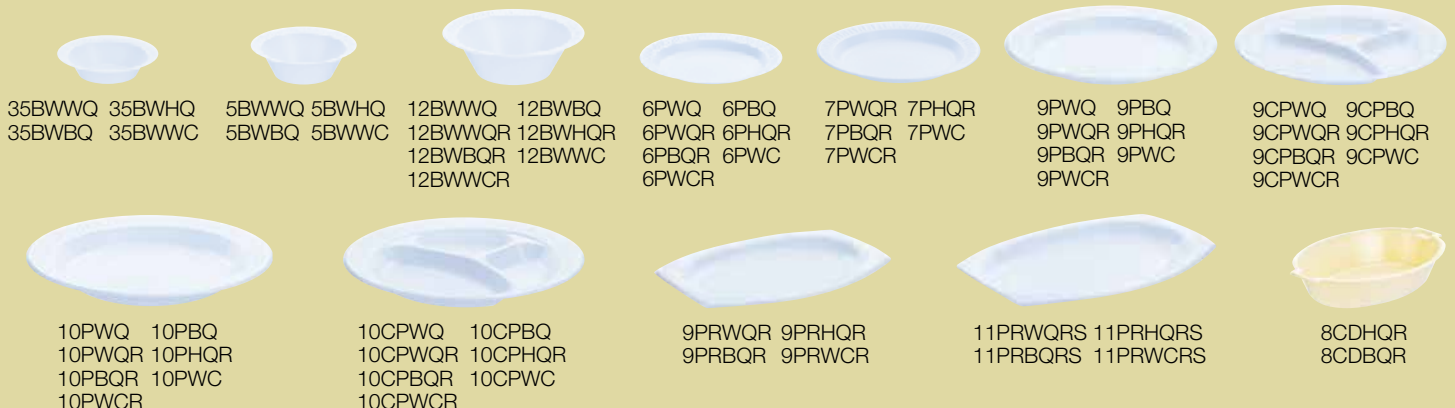

Foam Plastic Dinnerware

The attractive design of Dart foam dinnerware is lightweight yet strong enough to hold a full portion of food without bending. Superior insulation makes it perfect for serving both hot and cold foods. Quiet Classic dinnerware lines are laminated for extra strength and gloss. Our Concorde dinnerware line offers the same Dart quality in a non-laminated version.

Laminated

Stock Number			Stock Number			Description	Packing Bag	Case	Case Cube	Case Wt.	Case Cube	Case Wt.
White	Standard Cube Honey	Black	White	Reduced Cube Honey	Black							
35BWWQ	35BWHQ	35BWBQ	—	—	—	3 1/2-4 oz. Bowl	125	1000	2.0/—	4.7/—	2.0/—	4.6/—
5BWWQ	5BWHQ	5BWBQ	—	—	—	5-6 oz. Bowl	125	1000	2.3/—	4.8/—	2.3/—	5.0/—
12BWWQ	—	12BWBQ	12BWWQR	12BWHQR	12BWBQR	10-12 oz. Bowl	125	1000	4.0/3.7	9.0/8.9	4.0/3.7	9.6/8.9
6PWQ	—	6PBQ	6PWQR	6PHQR	6PBQR	6" Plate	125	1000	2.9/2.6	7.7/7.6	2.9/2.6	7.7/7.6
—	—	—	7PWQR	7PHQR	7PBQR	7" Plate	125	1000	—/3.5	—/9.4	—/3.5	—/9.4
9PWQ	—	9PBQ	9PWQR	9PHQR	9PBQR	9" Plate	125	500	3.5/3.2	9.4/9.4	3.5/3.2	9.7/9.4
9CPWQ	—	9CPBQ	9CPWQR	9CPHQR	9CPBQR	9" Compartmented Plate	125	500	3.5/3.2	9.7/9.6	3.5/3.2	9.7/9.6
10PWQ	—	10PBQ	10PWQR	10PHQR	10PBQR	10 1/4" Plate	125	500	4.6/4.3	12.3/12.2	4.6/4.3	12.6/12.2
10CPWQ	—	10CPBQ	10CPWQR	10CPHQR	10CPBQR	10 1/4" Compartmented Plate	125	500	5.0/4.7	12.7/12.6	5.0/4.7	12.7/12.6
—	—	—	9PRWQR	9PRHQR	9PRBQR	9" Platter	125	500	—/2.6	—/7.6	—/2.6	—/7.6
—	—	—	11PRWQRS	11PRHQRS	11PRBQRS	11" Platter	125	500	—/3.2	—/10.2	—/3.2	—/10.2
—	—	—	—	8CDHQR	8CDBQR	8 oz. Casserole Dish	125	1000	—/3.9	—/11.1	—/3.9	—/11.1

SC = Item is available in standard cube version.

RC = Item is available in reduced cube version (with R stock number) in certain Dart plant-served areas.

Non-Laminated

CONCORDE®