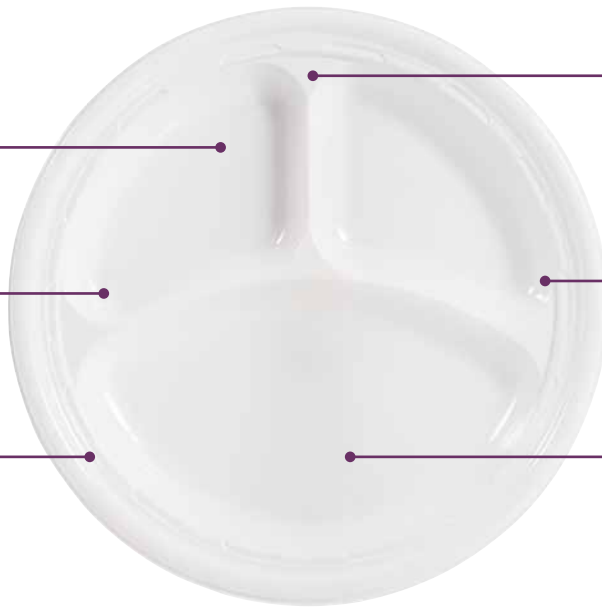

Elegant and Functional

**Dart® Plastic Dinnerware**

Dart® plastic dinnerware has a glossy, "china-like" finish and rigid construction. The non-absorbent, cut-resistant surface keeps sauces from soaking through. These features enhance food presentation and keep customers coming back for more.

## Features

**Crystal cap layer**

Provides a glossy, "china-like" finish

**Non-absorbent**

Prevents liquids from soaking through

**Separation lugs**

Allows for easy plate separation

**Compartment anchors**

Flared divider at the end of the compartments provides additional plate strength

**Deep shoulders on plate**

Helps keep food and sauces on the plate

**Cut-resistant surface**

Makes it difficult to cut through

10PWF

10CPWF

11PRWF

Item	Description	Packing Bag	Packing Case	Case Cube (ft <sup>3</sup> )	Case Weight (lbs)	Use With
<b>Famous Service® Impact Plastic Dinnerware - White</b>						
4BWWF	3.5-4 oz Bowl	125	1000	0.7	9.6	CL5BW
5BWWF	5-6 oz Bowl	125	1000	0.8	10.6	—
12BWWF	10-12 oz Bowl	125	1000	1.2	16.6	CL12BW, CL6P
6PWF	6" Plate	125	1000	1.0	14.9	CL12BW, CL6P
7PWF	7" Plate	125	1000	1.2	18.0	—
9PWF	9" Plate	125	500	1.1	17.1	CL9P, 9CRTF, LPF95
9CPWF	9" Compartmented Plate	125	500	1.1	17.6	CL9P, 9CRTF, LPF95
10PWF	10 1/4" Plate	125	500	1.4	23.8	CL10P
10CPWF	10 1/4" Compartmented Plate	125	500	1.4	23.9	CL10P
11PRWF	11" Platter	125	500	1.3	23.1	—