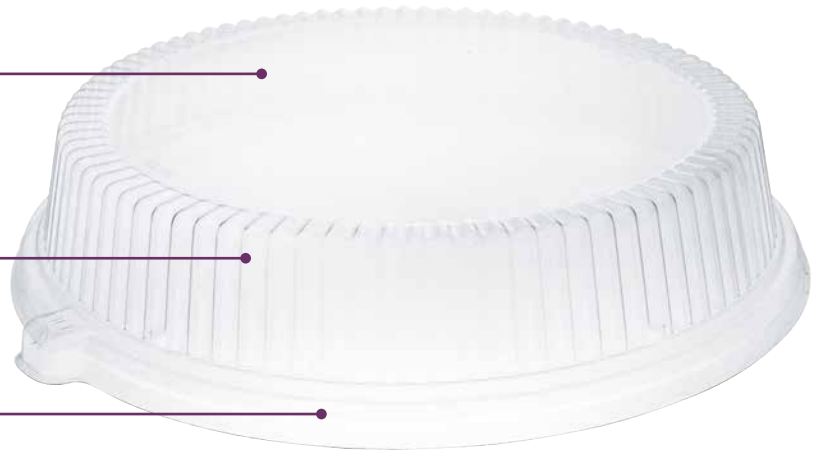

Covers and Lids for Dart® Plastic Dinnerware

Features

Clear lids and translucent cover

Minimizes food contamination while increasing visual appeal

Side ribbing

Provides strength to prevent crushing

Secure seal

Helps protect and preserve food freshness