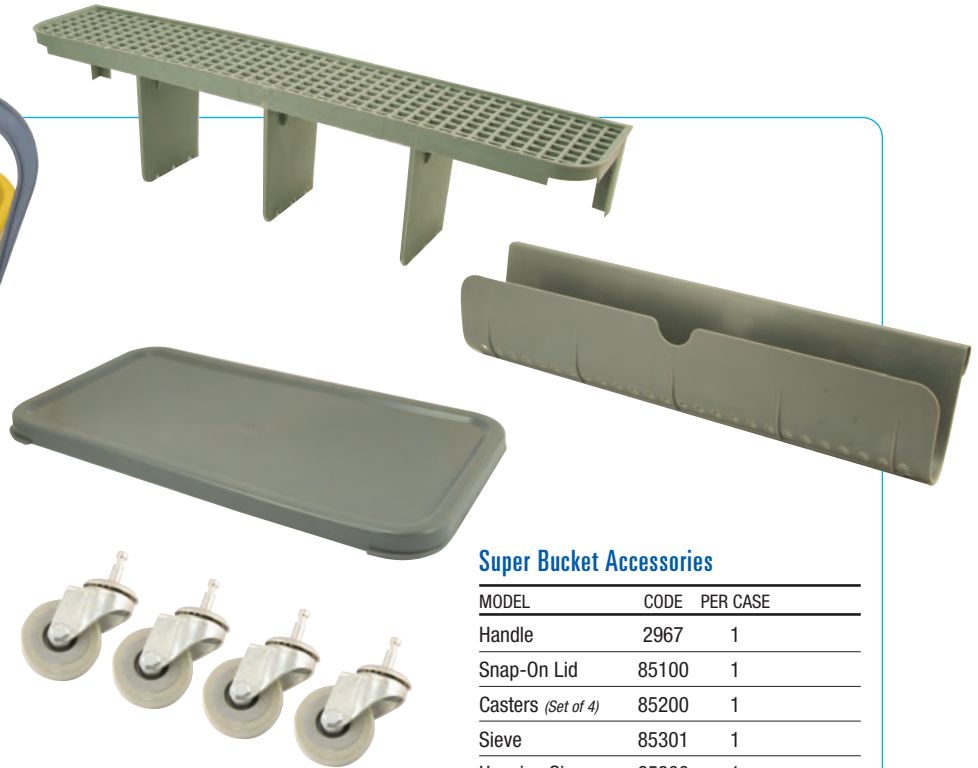

Buckets

Super Bucket with Handle

Extra large 6 1/2 gallon capacity!
Easily fits an 18" washer.

MODEL	CODE	PER CASE
Super Bucket with Handle	85000	6
Super Bucket Complete (handle, lid, casters, sieve)	85500	2

Super Bucket Accessories

MODEL	CODE	PER CASE
Handle	2967	1
Snap-On Lid	85100	1
Casters (Set of 4)	85200	1
Sieve	85301	1
Hanging Sieve	85300	1

3-1/2 Gallon Bucket

Ideal bucket for smaller jobs.

MODEL	CODE	PER CASE
3-1/2 Gallon	82222	6

Super Compact Bucket

3 gallon capacity. Easily fits a 14" washer.

MODEL	CODE	PER CASE
Super Compact	86000	3
Snap-On Lid	86100	1