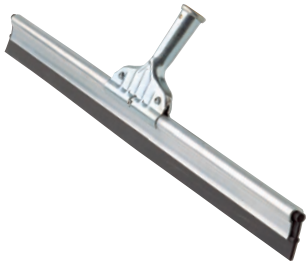

## Industrial Floor Squeegees with Scraper Edge Galvanized Steel

Industrial grade floor squeegee with a rugged steel scraping edge and replaceable neoprene rubber blade. Use with handle #1629.

MODEL	CODE	PER CASE
Straight 24 (60cm)	54024	6
Straight 36 (90cm)	54036	6

## Industrial Floor Squeegees with Scraper Edge Galvanized Steel

Industrial grade floor squeegee with a rugged steel scraping edge and replaceable neoprene rubber blade. Use with handle #1629.

MODEL	CODE	PER CASE
Curved 24 (60cm)	54524	6
Curved 36 (90cm)	54536	6

## Industrial Floor Squeegees with Scraper Edge Galvanized Steel with Handle

Our most popular size complete with handle, a steel scraping edge and replaceable neoprene rubber blade.

MODEL	CODE	PER CASE
Straight 24 (60cm)	54444	6
Curved 24 (60cm)	54455	6

## Aluminum Heavy Duty Floor Squeegees

Aluminum floor squeegees make quick work of any surface from cement to linoleum. Replaceable rubber blade. Use with handle #1628.

MODEL	CODE	PER CASE
Straight 18 (45cm)	55018	6
Straight 24 (60cm)	55024	6
Straight 30 (75cm)	55030	6
Straight 36 (90cm)	55036	6