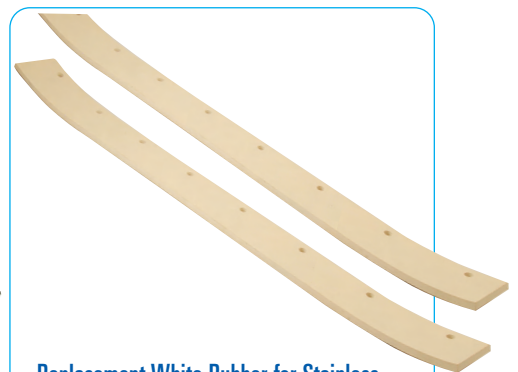

MODEL	CODE	PER CASE
Threaded Tip	42100	6

Utility Handles with Tapered Tip

One piece 60" handle. Ideal for floor and window squeegees.

MODEL	CODE	PER CASE
Tapered Tip	42105	6

Wooden Floor Squeegee Handles

MODEL	CODE	PER CASE
54" (135cm) .90" dia.	1628	12
60" (150cm) 1.125" dia.	1629	12

Lightweight Metal Handles

With tapered tip.

MODEL	CODE	PER CASE
60" (150cm)	61060	12

Replacement Neoprene Rubber for Industrial Steel Floor Squeegees

Long lasting replacement rubber.

MODEL	CODE	PER CASE
24 (60cm)	54424	6
36 (60cm)	54436	6

Black Replacement Rubber for Straight and Curved End Aluminum Floor Squeegees

Long lasting replacement rubber.

MODEL	CODE	PER CASE
18 (45cm)	56018	6
24 (60cm)	56024	6
30 (75cm)	56030	6
36 (90cm)	56036	6