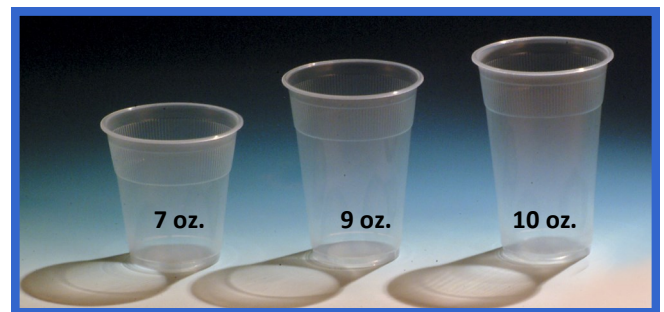

Lodging Cups

Variety of sizes including 7, 9 & 10 oz. cups.

Customize with up to five colors.

Manufactured from durable & recyclable polypropylene.

Made in the USA.

Available in Custom Print

Specifications

Item #	Description	Case Pack	Case Weight	Case Cube	Case Dimensions	UCC
AP0900	9 oz. Clear Lodging Cup (Blank)	2500 (100/25)	28.1	3.31	16.8 x 13.8 x 24.6	006 06909 31297 0
AP0900W	9 oz. Wrapped Clear Lodging Cup (Blank)	1000 (50/20)	14.3	1.82	15.4 x 12.4 x 16.5	006 06909 31200 0
AP1000	10 oz. Clear Lodging Cup (Blank)	2500 (100/25)	31	3.49	16.8 x 13.8 x 26	006 06909 40130 8
AP1000W	10 oz. Wrapped Clear Lodging Cup (Blank)	1000 (50/20)	15.2	1.82	15.4 x 12.4 x 16.5	006 06909 31201 7