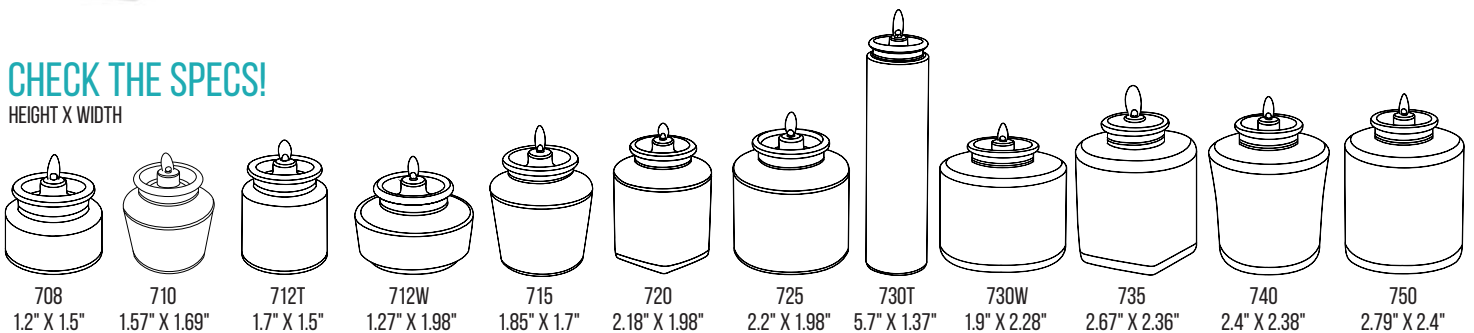

80 HOUR CANDLE

DETAILS
 SKU: 780
 Burn Time: 80 hours
 Case Pack: 24

100 HOUR CANDLE

DETAILS
 SKU: 7100
 Burn Time: 100 hours
 Case Pack: 18

FIND YOUR PERFECT FIT WITH OUR NEW SAMPLE KIT!

CHECK THE SPECS!

HEIGHT X WIDTH