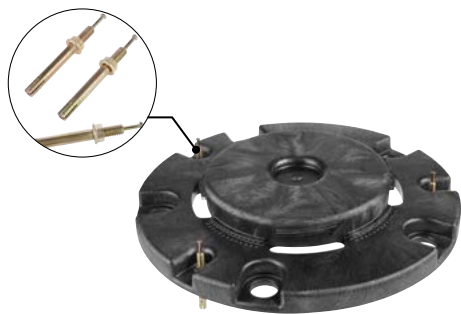

1997801

1997803