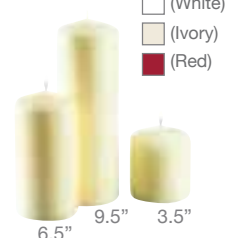

40294
Tealights
• Burns up to 5 hours
• Convenient Travel/Storage Box
Case Pack: 2/300 ct

40100
Tealights
• Burns up to 5 hours
Case Pack: 10/50 ct

40102
Votives Crème
• Burns up to 8 hours
• Also available in white (40296)
Case Pack: 288

40104
Votives Crème
• Burns up to 10 hours
• Also available in white (40298)
Case Pack: 288

40106
Votives Crème
• Burns up to 15 hours
• Also available in white (40300)
Case Pack: 144

Euro-Venetian® Candles
40122 - Clear
40124 - Frost
40120 - Blue
40128 - Red
40118 - Amber
40126 - Green
Case Pack: 12

Euro-Lowboy®
40132 - Amber
40134 - Frost
40136 - Red
Case Pack: 12

40110
PetiteLites® Clear
• Burns up to 5 hours
• Also available in 8 hours burn time (40114)
Case Pack: 48

40112
PetiteLites® Frosted
• Burns up to 5 hours
• Also available in 8 hours burn time (40116)
Case Pack: 48

40180
Birthday Candles
• 36 candles/pack
• Assorted spiral striped colors
Case Pack: 144

40156
Beeswax Pillar Candles - 3"
Case Pack: 12

Pillar Candles
40162 - 3.5" W **40174 - 9.5" W**
40158 - 3.5" I **40170 - 9.5" I**
40160 - 3.5" R **40172 - 9.5" R**
40168 - 6.5" W
40164 - 6.5" I
40166 - 6.5" R