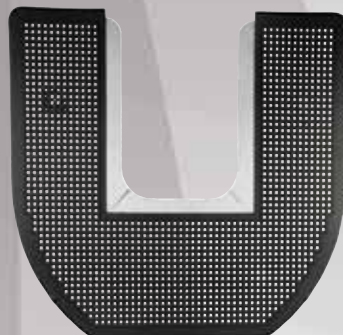

KOMODO™ URINAL FLOOR MAT

- Komodo mats are on average over 36% less expensive than competitors' products
- Komodo mats' proprietary nonwoven material stands up to regular mopping and high traffic use while providing exceptional protection, and odor control by wicking moisture to the surface to allow it to rapidly evaporate
- Komodo mats' patent pending design allows for packaging that is on average over 47% smaller than competitors' products allowing for twice the number of units to be warehoused or stored in the same amount of space as traditional urinal mats
- Komodo urinal mats are NFSI Certified as HIGH TRACTION, thus reducing the potential for slips and falls

Product #	Description	Material	Color	Case Pack
220209	Urinal Floor Mat	Non-Woven Polyester Pad	Grey	6

RESTROOM FLOOR MATS

- Urinal and commode mats are approximately 5% larger than traditional products and provide greater protection to the floor
- Urinal and commode mats are manufactured with a material that has a high coefficient of friction - they have better traction and a soft flexible material that conforms to surface irregularities providing secure placement of mats
- A 36% reduction in the product's profile makes urinal & commode mats ADA compliant against trip hazards

Product #	in		cm		Description	Material	Color	Case Pack
	W	H	W	H				
220206	22	18	56	46	Urinal Floor Mat	TPE	Black	6
220207	22	24	56	61	Commode Floor Mat	TPE	Black	6

VALU-MATS

- Protects floors from damaging uric acids that can stain floors
- Less urine on the floor reduces tracking of urine out of restroom and means less time cleaning the floor
- No fragrance added to conflict with your odor control program