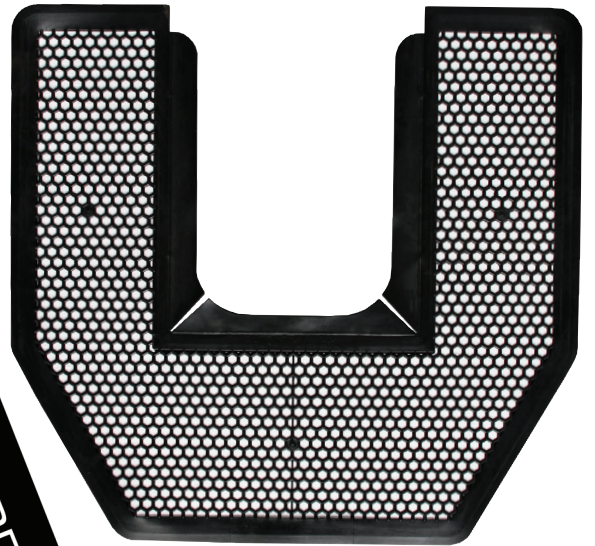

# Restroom Floor Mats

- Urinal and commode mats are 5% larger than traditional products and provide greater protection to the floor
- Urinal and commode mats are manufactured with a material that has a high coefficient of friction - they have better traction and a soft flexible material that conforms to surface irregularities providing secure placement of mats
- A 36% reduction in the product's profile makes urinal & commode mats ADA compliant against trip hazards

RESTROOM SUPPLIES

**220206 - 22"x18", TPE, Black Urinal Mat**  
**220207 - 22"x24", TPE, Black Commode Mat**  
**6/cs.**